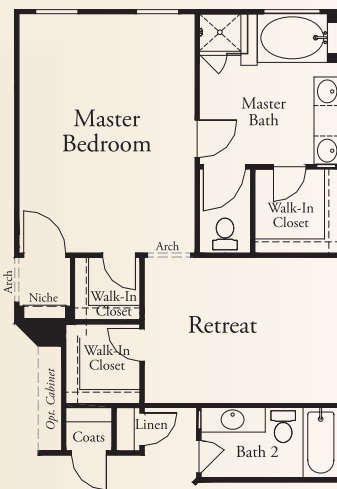

PRESIDIO

The Overlook

The Atessa • 1,977 square feet

Optional Retreat at Bedroom 2

Optional Study at Dining

Optional 42x84 Mudset Shower with Drop-In Whirlpool Tub at Master Bath

Optional Coffered Ceiling at Family

Optional 42x42 Shower at Master Bath

Optional Double Vanity at Bath 2

This is an artist's rendering. Actual room dimensions may vary. See a sales counselor for more information. Rev. 1/13/10

PRESIDIO

The Overlook

The Atessa • 1,977 square feet

ELEVATION A

ELEVATION B

ELEVATION C

McMillin Homes
mcmillinhomes.com

This is an artist's rendering. Actual room dimensions may vary. See a sales counselor for more information. Rev. 1/13/10