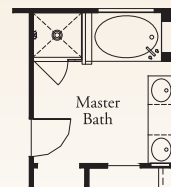

PRESIDIO

The Overlook

The Atessa • 1,977 square feet

Optional Retreat at Bedroom 2

Optional Study at Dining

Optional 42x84 Mudset Shower with Drop-In Whirlpool Tub at Master Bath

Optional Coffered Ceiling at Family

Optional 42x42 Shower at Master Bath

Optional Double Vanity at Bath 2

This is an artist's rendering. Actual room dimensions may vary. See a sales counselor for more information. Rev. 1/13/10

PRESIDIO

The Overlook