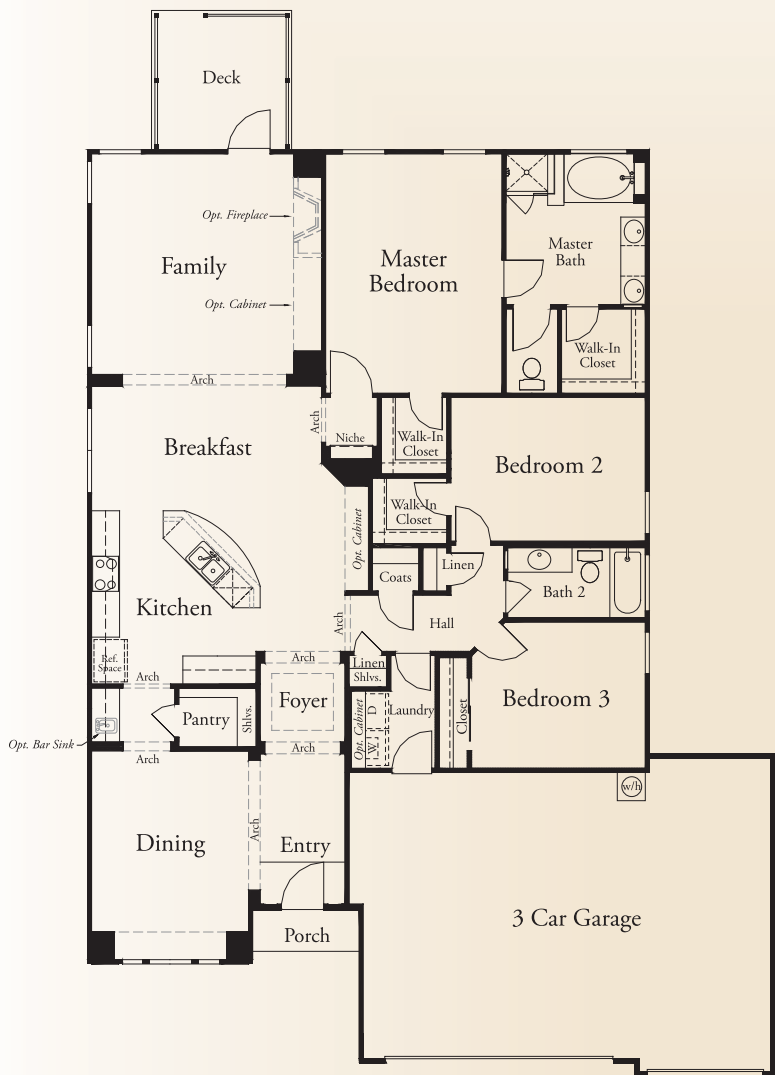

PRESIDIO

The Overlook

The Atessa • 1,977 square feet

Optional Retreat at Bedroom 2

Optional Study at Dining

Optional 42x84 Mudset Shower with Drop-In Whirlpool Tub at Master Bath

Optional Coffered Ceiling at Family

Optional 42x42 Shower at Master Bath

Optional Double Vanity at Bath 2

This is an artist's rendering. Actual room dimensions may vary. See a sales counselor for more information. Rev. 1/13/10

PRESIDIO

The Overlook

The Atessa • 1,977 square feet

ELEVATION A

ELEVATION B

ELEVATION C

McMillin Homes
mcmillinhomes.com

This is an artist's rendering. Actual room dimensions may vary. See a sales counselor for more information. Rev. 1/13/10