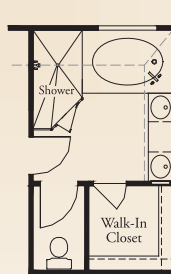

PRESIDIO

The Overlook

The Atessa • 1,977 square feet

Optional Retreat at Bedroom 2

Optional Study at Dining

Optional 42x84 Mudset Shower with Drop-In Whirlpool Tub at Master Bath

Optional Coffered Ceiling at Family

Optional 42x42 Shower at Master Bath

Optional Double Vanity at Bath 2

This is an artist's rendering. Actual room dimensions may vary. See a sales counselor for more information. Rev. 1/13/10

PRESIDIO

The Overlook

The Atessa • 1,977 square feet

ELEVATION A

ELEVATION B

ELEVATION C

McMillin Homes
mcmillinhomes.com

This is an artist's rendering. Actual room dimensions may vary. See a sales counselor for more information. Rev. 1/13/10