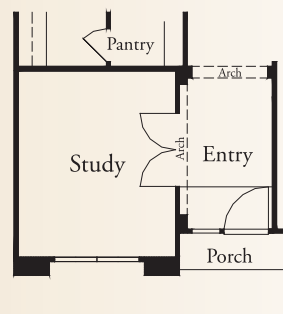

PRESIDIO

The Overlook

The Atessa • 1,977 square feet

Optional Retreat at Bedroom 2

Optional Study at Dining

Optional 42x84 Mudset Shower with Drop-In Whirlpool Tub at Master Bath

Optional Coffered Ceiling at Family

Optional 42x42 Shower at Master Bath

Optional Double Vanity at Bath 2

This is an artist's rendering. Actual room dimensions may vary. See a sales counselor for more information. Rev. 1/13/10

PRESIDIO

The Overlook

The Atessa • 1,977 square feet

ELEVATION A

ELEVATION B

ELEVATION C

McMillin Homes
mcmillinhomes.com

This is an artist's rendering. Actual room dimensions may vary. See a sales counselor for more information. Rev. 1/13/10