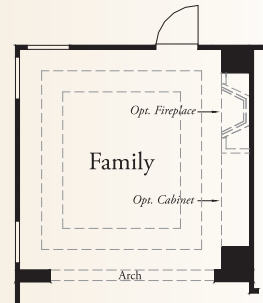

PRESIDIO

The Overlook

The Atessa • 1,977 square feet

Optional Retreat at Bedroom 2

Optional Study at Dining

Optional 42x84 Mudset Shower with Drop-In Whirlpool Tub at Master Bath

Optional Coffered Ceiling at Family

Optional 42x42 Shower at Master Bath

Optional Double Vanity at Bath 2

This is an artist's rendering. Actual room dimensions may vary. See a sales counselor for more information. Rev. 1/13/10

PRESIDIO

The Overlook