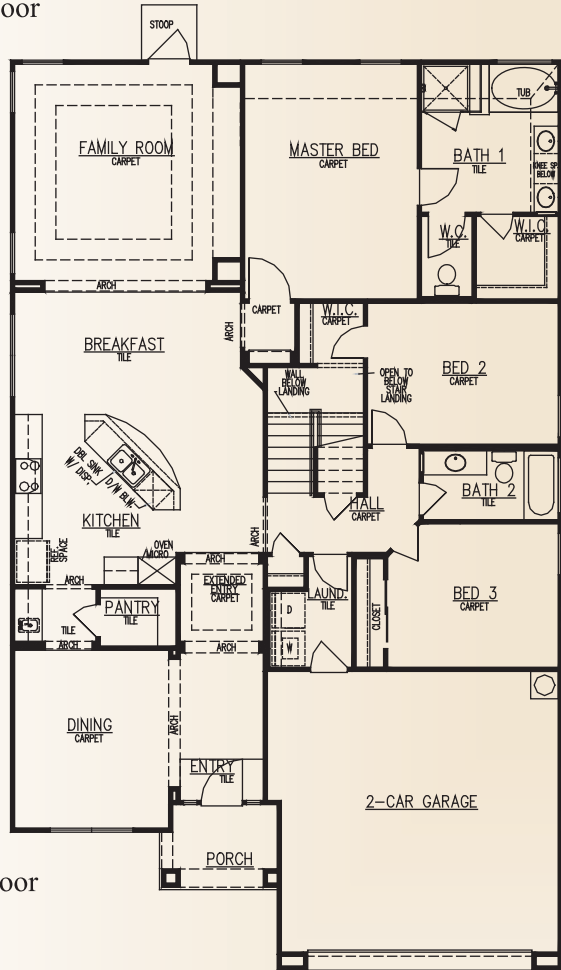

# BULVERDE Gardens

Plan 4 • 2,632 square feet

This is an artist's rendering. Actual room dimensions may vary.  
See a sales counselor for more information. Rev. 1/13/10

SULVERDE  
Gardens

Plan 4 • 2,632 square feet

ELEVATION B (MODELED)

ELEVATION A

ELEVATION C