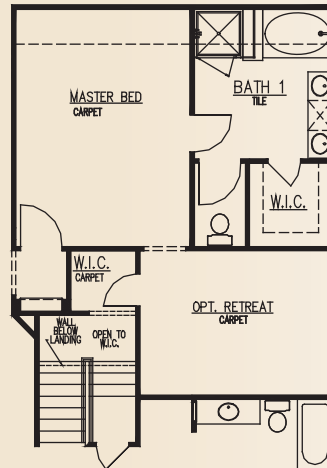

# BULVERDE Gardens

Plan 4 • 2,632 square feet

This is an artist's rendering. Actual room dimensions may vary.  
See a sales counselor for more information. Rev. 1/13/10

SULVERDE  
Gardens

Plan 4 • 2,632 square feet

ELEVATION B (MODELED)

ELEVATION A

ELEVATION C