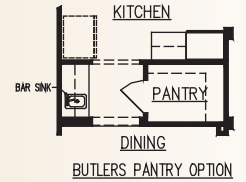

# BULVERDE Gardens

Plan 4 • 2,632 square feet

This is an artist's rendering. Actual room dimensions may vary.  
See a sales counselor for more information. Rev. 1/13/10

SULVERDE  
Gardens

Plan 4 • 2,632 square feet

ELEVATION B (MODELED)

ELEVATION A

ELEVATION C