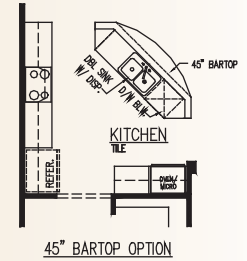

# BULVERDE Gardens

Plan 4 • 2,632 square feet

This is an artist's rendering. Actual room dimensions may vary.  
See a sales counselor for more information. Rev. 1/13/10

SULVERDE  
Gardens

Plan 4 • 2,632 square feet

ELEVATION B (MODELED)

ELEVATION A

ELEVATION C