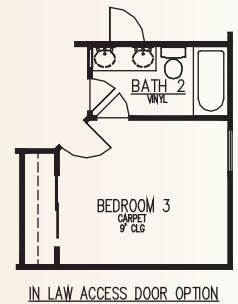

# BULVERDE Gardens

Plan 4 • 2,632 square feet

This is an artist's rendering. Actual room dimensions may vary.  
See a sales counselor for more information. Rev. 1/13/10

SULVERDE  
Gardens

Plan 4 • 2,632 square feet

ELEVATION B (MODELED)

ELEVATION A

ELEVATION C