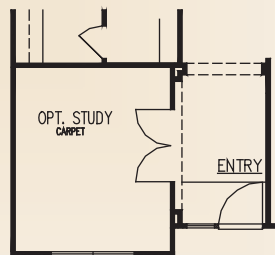

# BULVERDE Gardens

Plan 4 • 2,632 square feet

This is an artist's rendering. Actual room dimensions may vary.  
See a sales counselor for more information. Rev. 1/13/10

SULVERDE  
Gardens

Plan 4 • 2,632 square feet

ELEVATION B (MODELED)

ELEVATION A

ELEVATION C