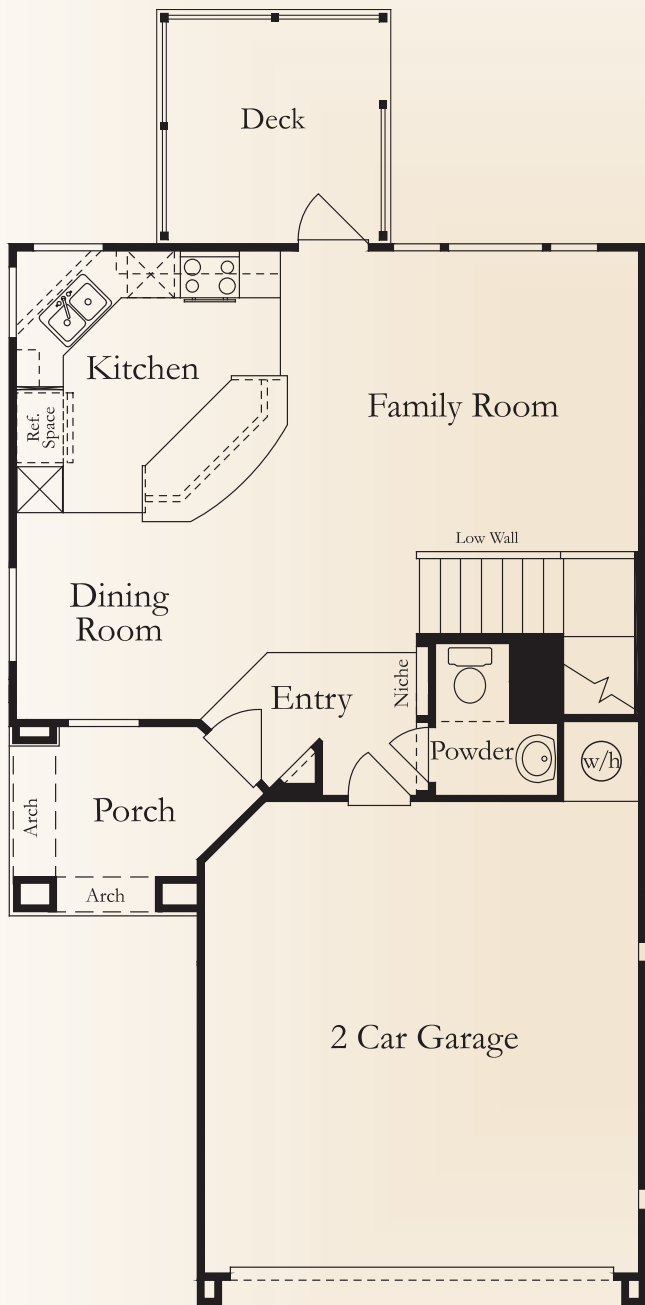

PRESIDIO

The Point

The Bradley • 1,379 square feet

First Floor

Second Floor

This is an artist's rendering. Actual room dimensions may vary. See a sales counselor for more information. Rev. 1/13/10

PRESIDIO

The Point

The Bradley • 1,379 square feet

ELEVATION A

ELEVATION B

ELEVATION C

McMillin Homes
mcmillinhomes.com

This is an artist's rendering. Actual room dimensions may vary. See a sales counselor for more information. Rev. 1/13/10