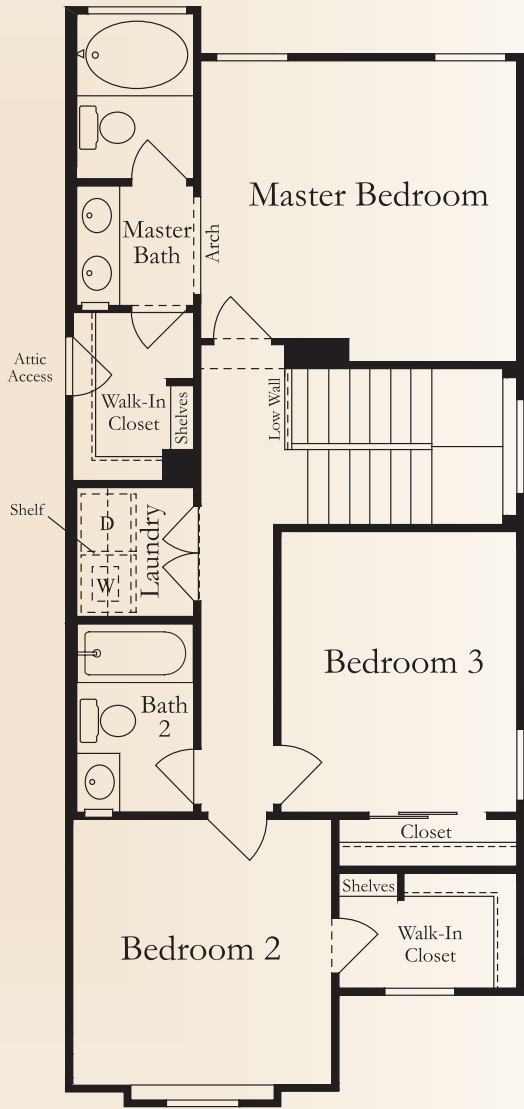

PRESIDIO

The Point

The Bradley • 1,379 square feet

First Floor

Second Floor

This is an artist's rendering. Actual room dimensions may vary. See a sales counselor for more information. Rev. 1/13/10

PRESIDIO

The Point

The Bradley • 1,379 square feet

ELEVATION A

ELEVATION B

ELEVATION C

McMillin Homes
mcmillinhomes.com

This is an artist's rendering. Actual room dimensions may vary. See a sales counselor for more information. Rev. 1/13/10