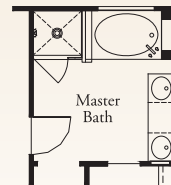

The Cliffs

AT CIBOLO

The Atessa • 1,977 square feet

Optional Retreat at Bedroom 2

Optional Study at Dining

Optional 42x84 Mudset Shower with Drop-In Whirlpool Tub at Master Bath

Optional Coffered Ceiling at Family

Optional 42x42 Shower at Master Bath

Optional Double Vanity at Bath 2

This is an artist's rendering. Actual room dimensions may vary. See a sales counselor for more information. Rev. 1/13/10

The Cliffs

AT CIBOLO