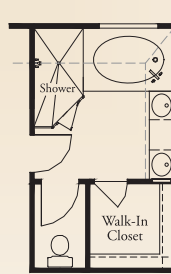

The Cliffs

AT CIBOLO

The Atessa • 1,977 square feet

Optional Retreat at Bedroom 2

Optional Study at Dining

Optional 42x84 Mudset Shower with Drop-In Whirlpool Tub at Master Bath

Optional Coffered Ceiling at Family

Optional 42x42 Shower at Master Bath

Optional Double Vanity at Bath 2

This is an artist's rendering. Actual room dimensions may vary. See a sales counselor for more information. Rev. 1/13/10

The Cliffs

AT CIBOLO

The Atessa • 1,977 square feet

ELEVATION B

ELEVATION C

McMillin Homes
mcmillinhomes.com

This is an artist's rendering. Actual room dimensions may vary. See a sales counselor for more information. Rev. 1/13/10