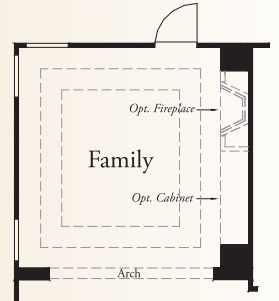

The Cliffs

AT CIBOLO

The Atessa • 1,977 square feet

Optional Retreat at Bedroom 2

Optional Study at Dining

Optional 42x84 Mudset Shower with Drop-In Whirlpool Tub at Master Bath

Optional Coffered Ceiling at Family

Optional 42x42 Shower at Master Bath

Optional Double Vanity at Bath 2

This is an artist's rendering. Actual room dimensions may vary. See a sales counselor for more information. Rev. 1/13/10

The Cliffs

AT CIBOLO

The Atessa • 1,977 square feet

ELEVATION B

ELEVATION C

McMillin Homes
mcmillinhomes.com

This is an artist's rendering. Actual room dimensions may vary. See a sales counselor for more information. Rev. 1/13/10