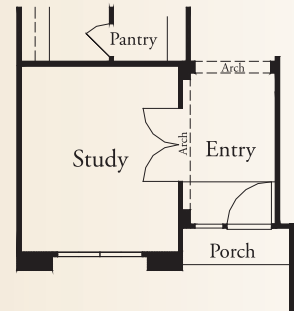

The Cliffs

AT CIBOLO

The Atessa • 1,977 square feet

Optional Retreat at Bedroom 2

Optional Study at Dining

Optional 42x84 Mudset Shower with Drop-In Whirlpool Tub at Master Bath

Optional Coffered Ceiling at Family

Optional 42x42 Shower at Master Bath

Optional Double Vanity at Bath 2

This is an artist's rendering. Actual room dimensions may vary. See a sales counselor for more information. Rev. 1/13/10

The Cliffs

AT CIBOLO

The Atessa • 1,977 square feet

ELEVATION B

ELEVATION C

McMillin Homes
mcmillinhomes.com

This is an artist's rendering. Actual room dimensions may vary. See a sales counselor for more information. Rev. 1/13/10