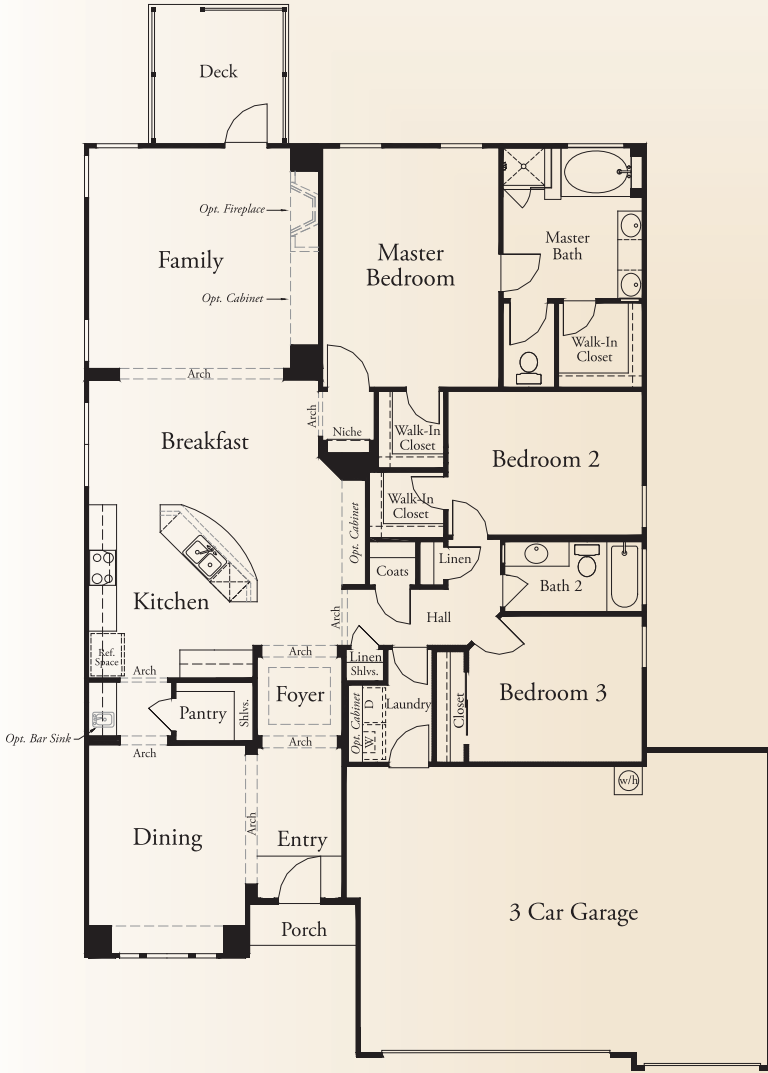

The Cliffs

AT CIBOLO

The Atessa • 1,977 square feet

Optional Retreat at Bedroom 2

Optional Study at Dining

Optional 42x84 Mudset Shower with Drop-In Whirlpool Tub at Master Bath

Optional Coffered Ceiling at Family

Optional 42x42 Shower at Master Bath

Optional Double Vanity at Bath 2

This is an artist's rendering. Actual room dimensions may vary. See a sales counselor for more information. Rev. 1/13/10

The Cliffs

AT CIBOLO

The Atessa • 1,977 square feet

ELEVATION B

ELEVATION C

McMillin Homes
mcmillinhomes.com

This is an artist's rendering. Actual room dimensions may vary. See a sales counselor for more information. Rev. 1/13/10