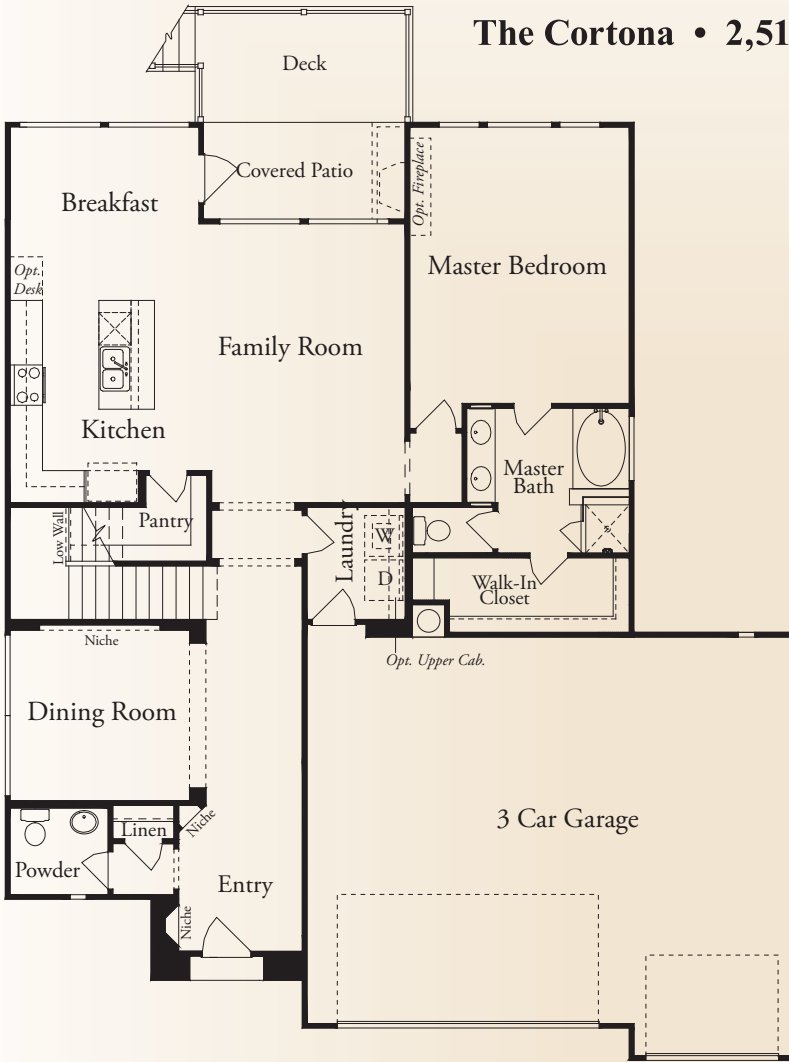

The Cliffs

AT CIBOLO

The Cortona • 2,512 square feet

Open To Below
("C" Elevation Only)

Opt. 42x48 Mudset Shower w/ Drop in Whirlpool Tub at Master Bath

Opt. Bath 3 at Bedroom 2

Opt. 42x42 Shower at Master Bath

This is an artist's rendering. Actual room dimensions may vary. See a sales counselor for more information. Rev. 1/13/10

The Cliffs

AT CIBOLO

The Cortona • 2,512 square feet

ELEVATION A

ELEVATION B

ELEVATION C