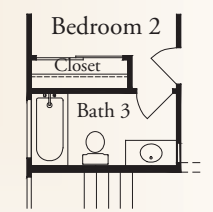

The Cliffs

AT CIBOLO

The Cortona • 2,512 square feet

Open To Below
("C" Elevation Only)

Opt. 42x48 Mudset Shower w/ Drop in Whirlpool Tub at Master Bath

Opt. Bath 3 at Bedroom 2

Opt. 42x42 Shower at Master Bath

This is an artist's rendering. Actual room dimensions may vary. See a sales counselor for more information. Rev. 1/13/10

The Cliffs

AT CIBOLO

The Cortona • 2,512 square feet

ELEVATION A

ELEVATION B

ELEVATION C