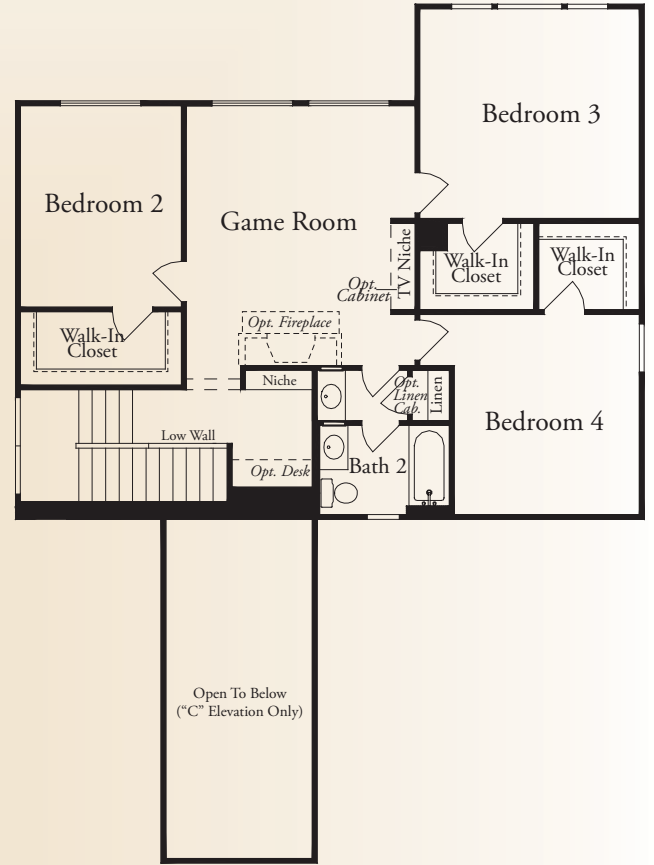

The Cliffs

AT CIBOLO

The Cortona • 2,512 square feet

Open To Below
("C" Elevation Only)

Opt. 42x48 Mudset Shower w/ Drop in Whirlpool Tub at Master Bath

Opt. Bath 3 at Bedroom 2

Opt. 42x42 Shower at Master Bath

This is an artist's rendering. Actual room dimensions may vary. See a sales counselor for more information. Rev. 1/13/10

The Cliffs

AT CIBOLO

The Cortona • 2,512 square feet

ELEVATION A

ELEVATION B

ELEVATION C