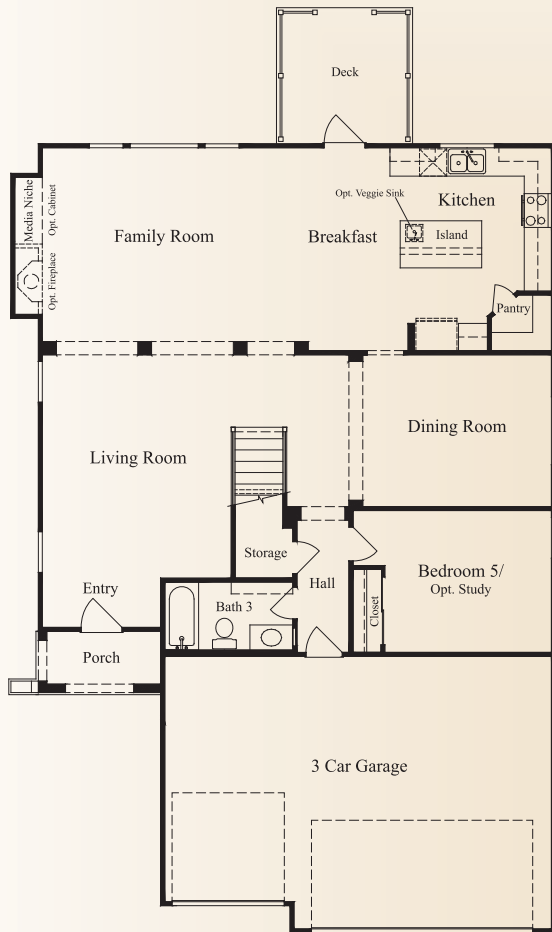

## AT CIBOLO

The Naples • 2,936 square feet

Optional Study at Bedroom 5

Optional Bedroom 6 & Bath 4 Over Garage

Optional 42x42 Shower

Optional Loft at Bedroom 4

Optional Master Retreat at Bedroom 2

This is an artist's rendering. Actual room dimensions may vary.  
See a sales counselor for more information. Rev. 1/13/10

# The Cliffs

AT CIBOLO

The Naples • 2,936 square feet

ELEVATION C

ELEVATION B

ELEVATION A