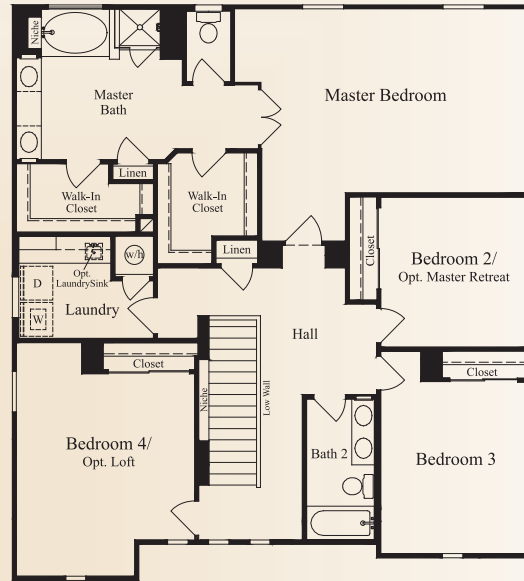

## AT CIBOLO

The Naples • 2,936 square feet

Optional Study at Bedroom 5

Optional Bedroom 6 & Bath 4 Over Garage

Optional 42x42 Shower

Optional Loft at Bedroom 4

Optional Master Retreat at Bedroom 2

This is an artist's rendering. Actual room dimensions may vary.  
See a sales counselor for more information. Rev. 1/13/10

# The Cliffs

AT CIBOLO

The Naples • 2,936 square feet

ELEVATION C

ELEVATION B

ELEVATION A