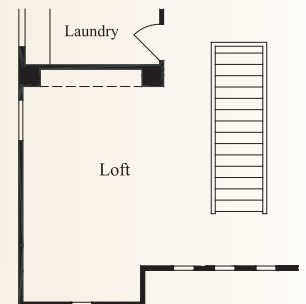

## AT CIBOLO

The Naples • 2,936 square feet

Optional Study at Bedroom 5

Optional Bedroom 6 & Bath 4 Over Garage

Optional 42x42 Shower

Optional Loft at Bedroom 4

Optional Master Retreat at Bedroom 2

This is an artist's rendering. Actual room dimensions may vary.  
See a sales counselor for more information. Rev. 1/13/10

# The Cliffs

AT CIBOLO

The Naples • 2,936 square feet

ELEVATION C

ELEVATION B

ELEVATION A