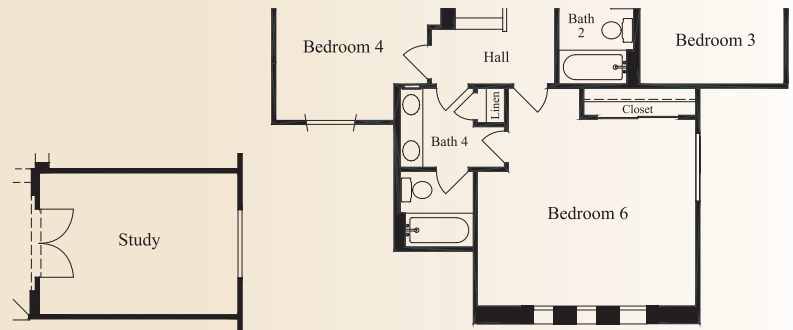

## AT CIBOLO

The Naples • 2,936 square feet

Optional Study at Bedroom 5

Optional Bedroom 6 & Bath 4 Over Garage

Optional 42x42 Shower

Optional Loft at Bedroom 4

Optional Master Retreat at Bedroom 2

This is an artist's rendering. Actual room dimensions may vary.  
See a sales counselor for more information. Rev. 1/13/10

# The Cliffs

AT CIBOLO

The Naples • 2,936 square feet

ELEVATION C

ELEVATION B

ELEVATION A