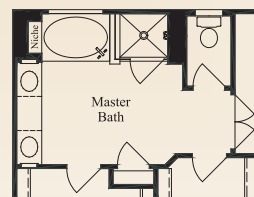

## AT CIBOLO

The Naples • 2,936 square feet

Optional Study at Bedroom 5

Optional Bedroom 6 & Bath 4 Over Garage

Optional 42x42 Shower

Optional Loft at Bedroom 4

Optional Master Retreat at Bedroom 2

This is an artist's rendering. Actual room dimensions may vary.  
See a sales counselor for more information. Rev. 1/13/10

# The Cliffs

AT CIBOLO

The Naples • 2,936 square feet

ELEVATION C

ELEVATION B

ELEVATION A