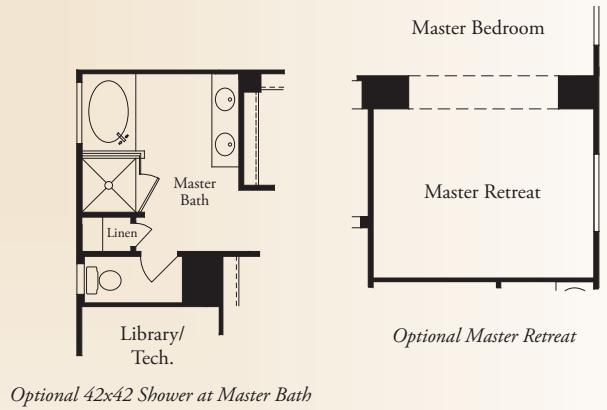

The Cliffs

AT CIBOLO

The Prato • 2,971 square feet

This is an artist's rendering. Actual room dimensions may vary.
See a sales counselor for more information. Rev. 1/13/10

The Cliffs

AT CIBOLO

The Prato • 2,971 square feet

ELEVATION B (MODELED)

ELEVATION A

ELEVATION C

McMillin Homes
mcmillinhomes.com

This is an artist's rendering. Actual room dimensions may vary. See a sales counselor for more information. Rev. 1/13/10