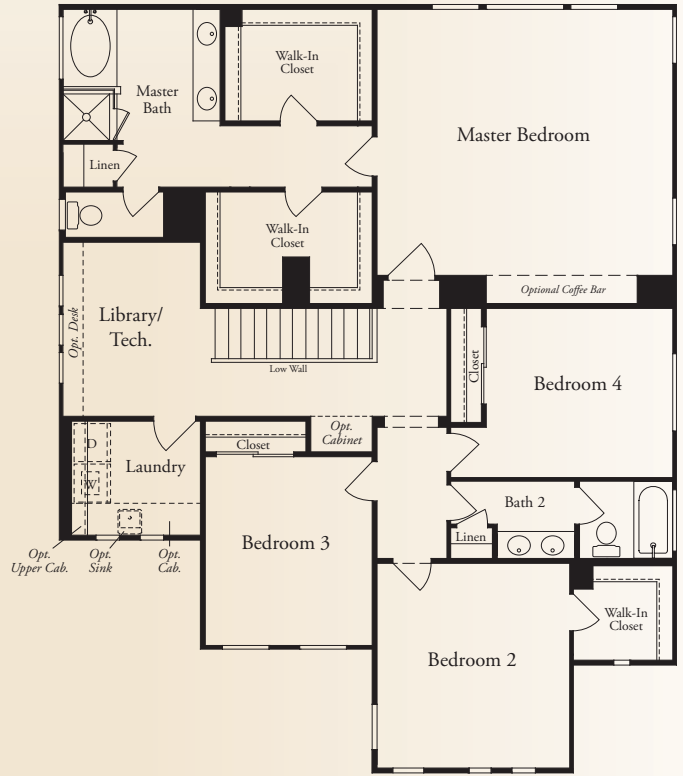

The Cliffs

AT CIBOLO

The Prato • 2,971 square feet

This is an artist's rendering. Actual room dimensions may vary.
See a sales counselor for more information. Rev. 1/13/10

The Cliffs

AT CIBOLO

The Prato • 2,971 square feet

ELEVATION B (MODELED)

ELEVATION A

ELEVATION C

McMillin Homes
mcmillinhomes.com

This is an artist's rendering. Actual room dimensions may vary. See a sales counselor for more information. Rev. 1/13/10