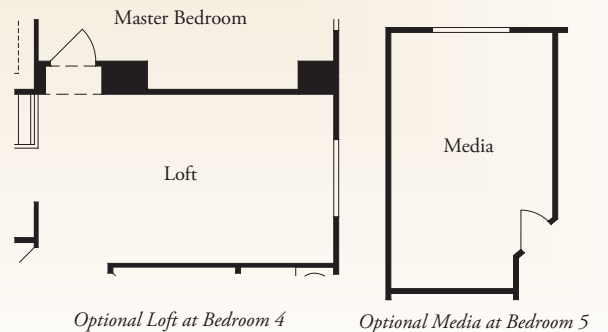

The Cliffs

AT CIBOLO

The Prato • 2,971 square feet

This is an artist's rendering. Actual room dimensions may vary.
See a sales counselor for more information. Rev. 1/13/10

The Cliffs

AT CIBOLO

The Prato • 2,971 square feet

ELEVATION B (MODELED)

ELEVATION A

ELEVATION C

McMillin Homes
mcmillinhomes.com

This is an artist's rendering. Actual room dimensions may vary. See a sales counselor for more information. Rev. 1/13/10