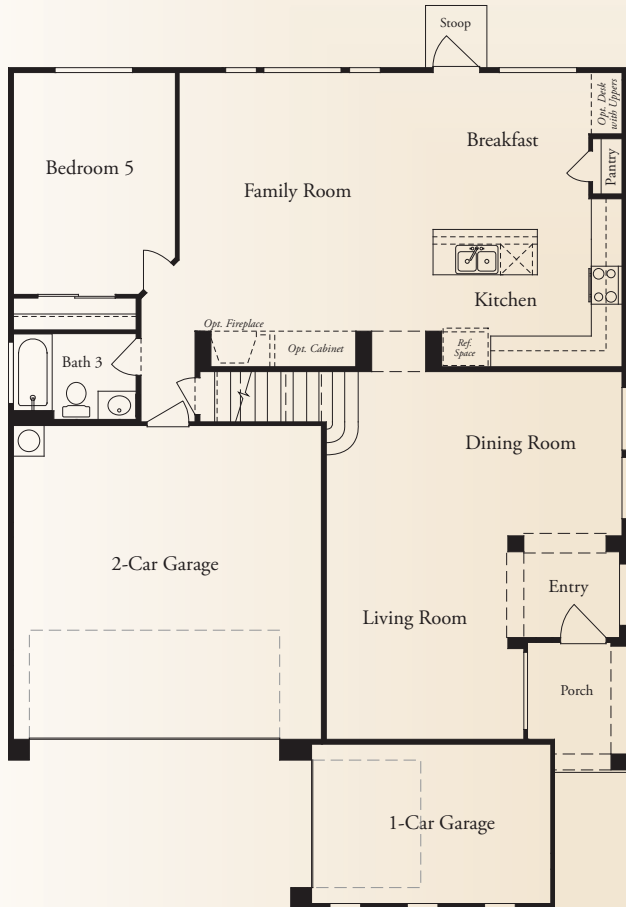

The Cliffs

AT CIBOLO

The Prato • 2,971 square feet

This is an artist's rendering. Actual room dimensions may vary.
See a sales counselor for more information. Rev. 1/13/10

The Cliffs

AT CIBOLO

The Prato • 2,971 square feet

ELEVATION B (MODELED)

ELEVATION A

ELEVATION C

McMillin Homes
mcmillinhomes.com

This is an artist's rendering. Actual room dimensions may vary. See a sales counselor for more information. Rev. 1/13/10