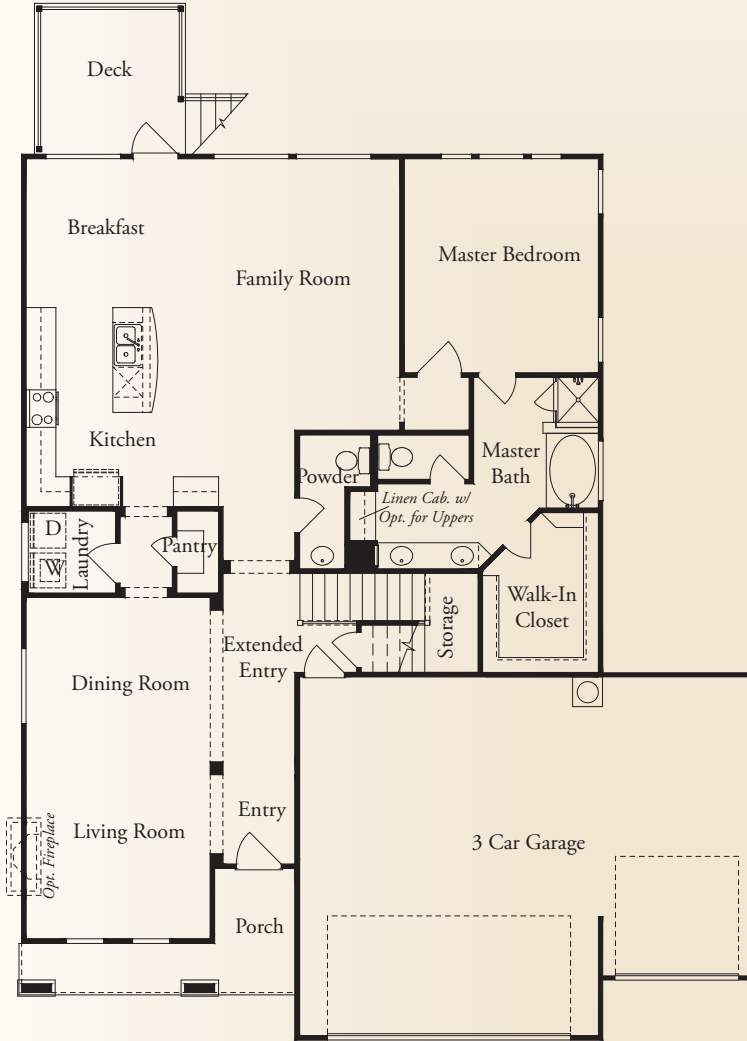

The Cliffs

AT CIBOLO

The Siena • 2,984 square feet

Optional Media Room

Optional 42x42 Shower

Optional Study

Optional Mudset 42x48 Shower with Drop-In Jacuzzi Tub

Star Awards Winner
Presented by the Texas Association of Builders

McMillin Homes
mcmillinhomes.com

This is an artist's rendering. Actual room dimensions may vary.
See a sales counselor for more information. Rev. 1/13/10

The Cliffs

AT CIBOLO

The Siena • 2,984 square feet

ELEVATION C (MODELED)

ELEVATION A

ELEVATION B

McMillin Homes
mcmillinhomes.com

This is an artist's rendering. Actual room dimensions may vary. See a sales counselor for more information. Rev. 1/13/10