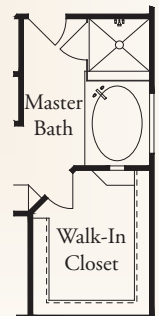

The Cliffs

AT CIBOLO

The Siena • 2,984 square feet

Optional Media Room

Optional 42x42 Shower

Optional Study

Optional Mudset 42x48 Shower with Drop-In Jacuzzi Tub

Star Awards Winner
Presented by the Texas Association of Builders

McMillin Homes
mcmillinhomes.com

This is an artist's rendering. Actual room dimensions may vary.
See a sales counselor for more information. Rev. 1/13/10

The Cliffs

AT CIBOLO

The Siena • 2,984 square feet