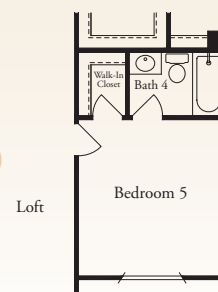

# The Cliffs

AT CIBOLO

The Volterra • 3,048 square feet

Optional Study at Living

Optional 42x42 Shower at Master Bath

Optional Bedroom 5 Above Garage

Optional Master Retreat at Bedroom 2

Optional Bedroom 5 and Bath 4 Above Garage

Optional Media Above Garage

This is an artist's rendering. Actual room dimensions may vary. See a sales counselor for more information. Rev. 1/13/10

# The Cliffs

AT CIBOLO

The Volterra • 3,048 square feet

ELEVATION C (MODELED)

ELEVATION A

ELEVATION B

McMillin Homes  
mcmillinhomes.com

*This is an artist's rendering. Actual room dimensions may vary. See a sales counselor for more information. Rev. 1/13/10*