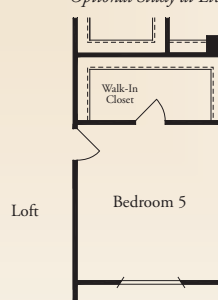

# The Cliffs

AT CIBOLO

The Volterra • 3,048 square feet

Optional Study at Living

Optional 42x42 Shower at Master Bath

Optional Bedroom 5 Above Garage

Optional Master Retreat at Bedroom 2

Optional Bedroom 5 and Bath 4 Above Garage

Optional Media Above Garage

This is an artist's rendering. Actual room dimensions may vary. See a sales counselor for more information. Rev. 1/13/10

# The Cliffs

AT CIBOLO

The Volterra • 3,048 square feet

ELEVATION C (MODELED)

ELEVATION A

ELEVATION B

McMillin Homes  
mcmillinhomes.com

*This is an artist's rendering. Actual room dimensions may vary. See a sales counselor for more information. Rev. 1/13/10*