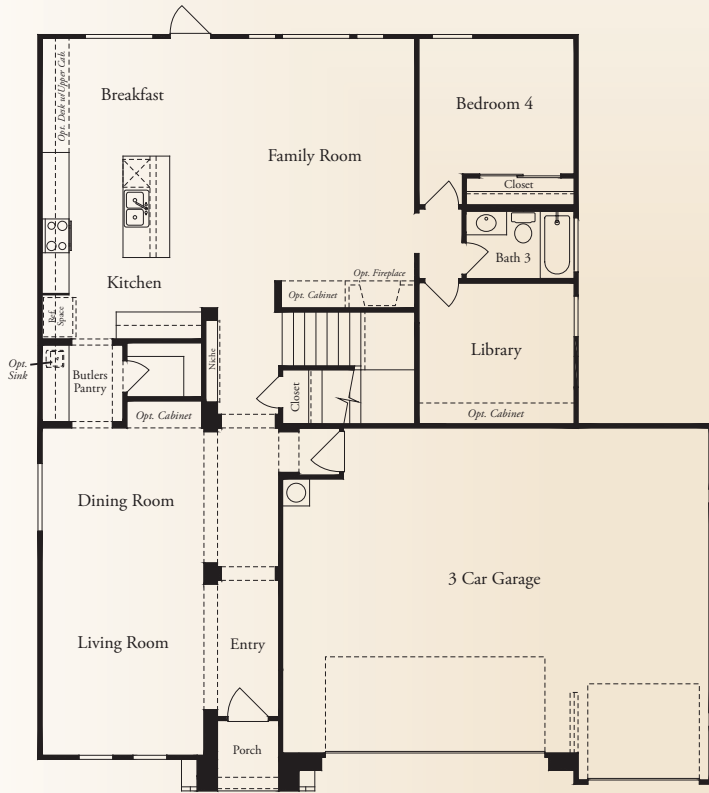

# The Cliffs

AT CIBOLO

The Volterra • 3,048 square feet

Optional Study at Living

Optional 42x42 Shower at Master Bath

Optional Bedroom 5 Above Garage

Optional Master Retreat at Bedroom 2

Optional Bedroom 5 and Bath 4 Above Garage

Optional Media Above Garage

This is an artist's rendering. Actual room dimensions may vary. See a sales counselor for more information. Rev. 1/13/10

# The Cliffs

AT CIBOLO

The Volterra • 3,048 square feet

ELEVATION C (MODELED)

ELEVATION A

ELEVATION B

McMillin Homes  
mcmillinhomes.com

*This is an artist's rendering. Actual room dimensions may vary. See a sales counselor for more information. Rev. 1/13/10*