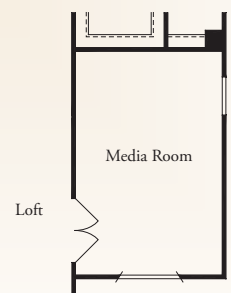

# The Cliffs

AT CIBOLO

The Volterra • 3,048 square feet

Optional Study at Living

Optional 42x42 Shower at Master Bath

Optional Bedroom 5 Above Garage

Optional Master Retreat at Bedroom 2

Optional Bedroom 5 and Bath 4 Above Garage

Optional Media Above Garage

This is an artist's rendering. Actual room dimensions may vary. See a sales counselor for more information. Rev. 1/13/10

# The Cliffs

AT CIBOLO

The Volterra • 3,048 square feet

ELEVATION C (MODELED)

ELEVATION A

ELEVATION B

McMillin Homes  
mcmillinhomes.com

*This is an artist's rendering. Actual room dimensions may vary. See a sales counselor for more information. Rev. 1/13/10*