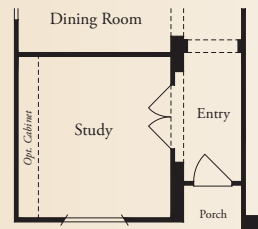

# The Cliffs

AT CIBOLO

The Volterra • 3,048 square feet

Optional Study at Living

Optional 42x42 Shower at Master Bath

Optional Bedroom 5 Above Garage

Optional Master Retreat at Bedroom 2

Optional Bedroom 5 and Bath 4 Above Garage

Optional Media Above Garage

This is an artist's rendering. Actual room dimensions may vary. See a sales counselor for more information. Rev. 1/13/10

# The Cliffs

AT CIBOLO

The Volterra • 3,048 square feet

ELEVATION C (MODELED)

ELEVATION A

ELEVATION B

McMillin Homes  
mcmillinhomes.com

*This is an artist's rendering. Actual room dimensions may vary. See a sales counselor for more information. Rev. 1/13/10*