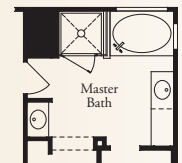

# The Cliffs

AT CIBOLO

The Volterra • 3,048 square feet

Optional Study at Living

Optional 42x42 Shower at Master Bath

Optional Bedroom 5 Above Garage

Optional Master Retreat at Bedroom 2

Optional Bedroom 5 and Bath 4 Above Garage

Optional Media Above Garage

This is an artist's rendering. Actual room dimensions may vary. See a sales counselor for more information. Rev. 1/13/10