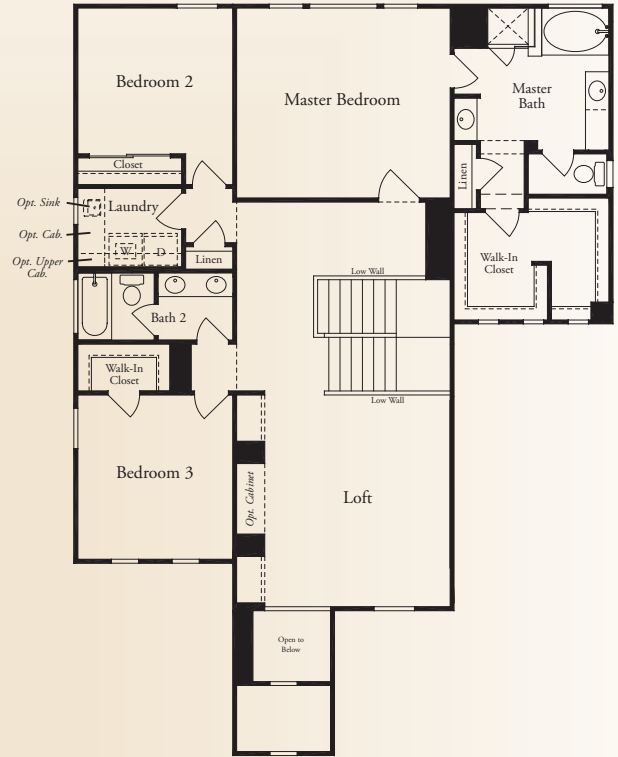

# The Cliffs

AT CIBOLO

The Volterra • 3,048 square feet

Optional Study at Living

Optional 42x42 Shower at Master Bath

Optional Bedroom 5 Above Garage

Optional Master Retreat at Bedroom 2

Optional Bedroom 5 and Bath 4 Above Garage

Optional Media Above Garage

This is an artist's rendering. Actual room dimensions may vary. See a sales counselor for more information. Rev. 1/13/10

# The Cliffs

AT CIBOLO

The Volterra • 3,048 square feet

ELEVATION C (MODELED)

ELEVATION A

ELEVATION B

McMillin Homes  
mcmillinhomes.com

*This is an artist's rendering. Actual room dimensions may vary. See a sales counselor for more information. Rev. 1/13/10*