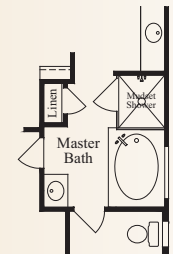

## AT CIBOLO

The Vergato • 3,341 square feet

Optional Study at Living

Optional Media Above Family Room

Optional 42x42 Shower at Master Bath

Optional 42x48 Mudset Shower with Jacuzzi Tub at Master Bath

Optional Bedroom 5 and Bath 4 Above Garage

This is an artist's rendering. Actual room dimensions may vary. See a sales counselor for more information. Rev. 1/13/10

# The Cliffs

AT CIBOLO

The Vergato • 3,341 square feet

ELEVATION A

ELEVATION B

ELEVATION C

McMillin Homes  
mcmillinhomes.com

*This is an artist's rendering. Actual room dimensions may vary. See a sales counselor for more information. Rev. 1/13/10*