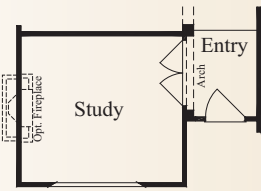

## AT CIBOLO

The Vergato • 3,341 square feet

Optional Study at Living

Optional Media Above Family Room

Optional 42x42 Shower at Master Bath

Optional 42x48 Mudset Shower with Jacuzzi Tub at Master Bath

Optional Bedroom 5 and Bath 4 Above Garage