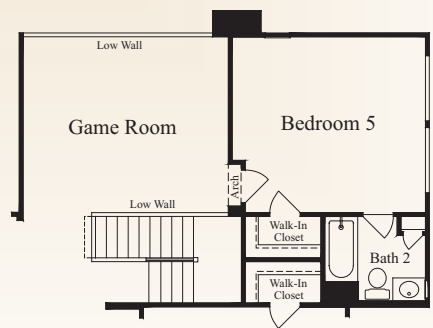

## AT CIBOLO

The Vergato • 3,341 square feet

Optional Study at Living

Optional Media Above Family Room

Optional 42x42 Shower at Master Bath

Optional 42x48 Mudset Shower with Jacuzzi Tub at Master Bath

Optional Bedroom 5 and Bath 4 Above Garage

This is an artist's rendering. Actual room dimensions may vary. See a sales counselor for more information. Rev. 1/13/10

# The Cliffs

AT CIBOLO

The Vergato • 3,341 square feet

ELEVATION A

ELEVATION B

ELEVATION C

McMillin Homes  
mcmillinhomes.com

*This is an artist's rendering. Actual room dimensions may vary. See a sales counselor for more information. Rev. 1/13/10*