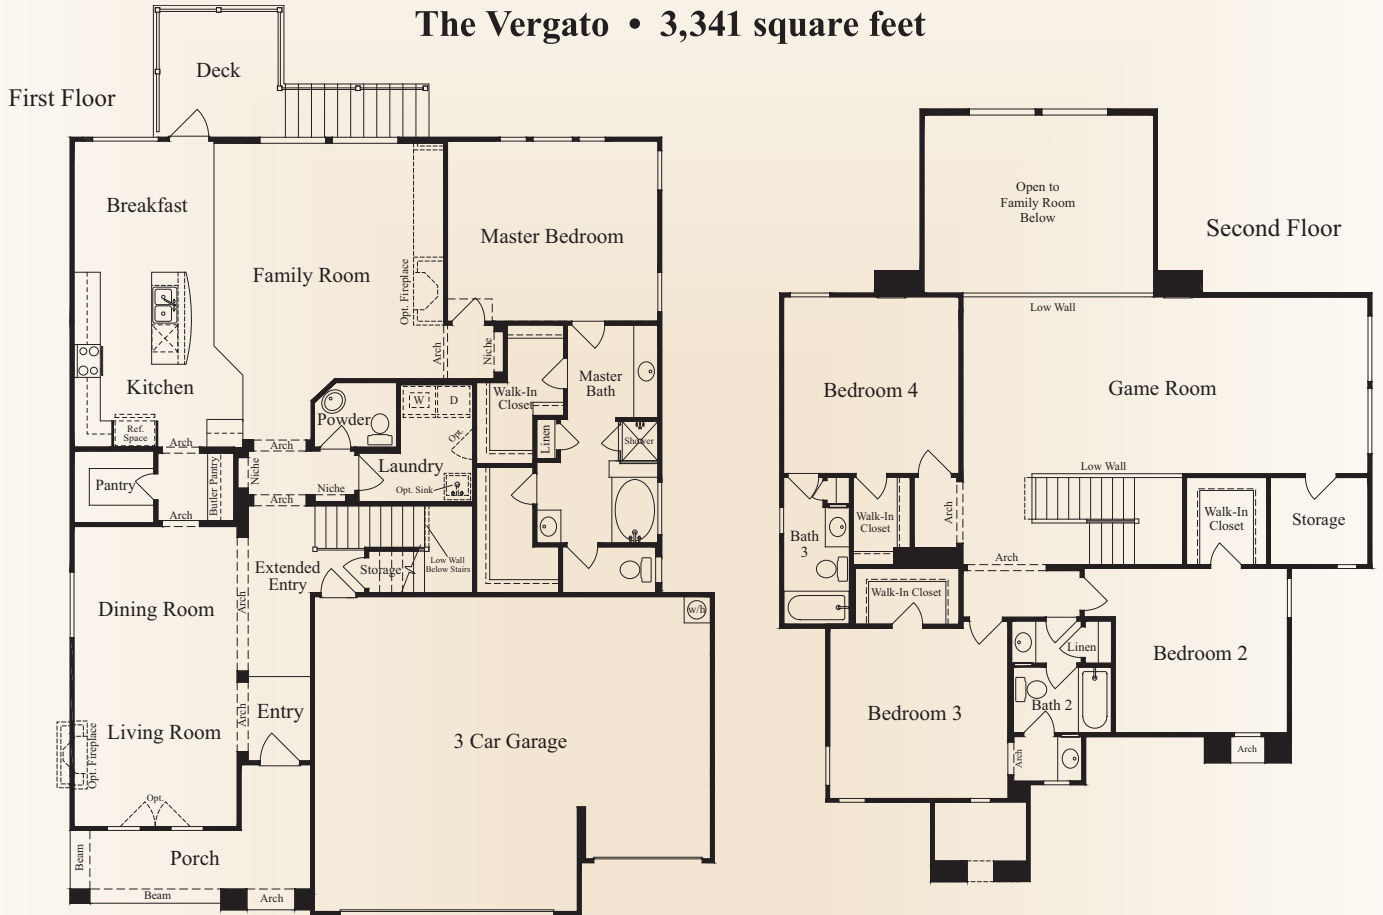

## AT CIBOLO

The Vergato • 3,341 square feet

Optional Study at Living

Optional Media Above Family Room

Optional 42x42 Shower at Master Bath

Optional 42x48 Mudset Shower with Jacuzzi Tub at Master Bath

Optional Bedroom 5 and Bath 4 Above Garage

This is an artist's rendering. Actual room dimensions may vary. See a sales counselor for more information. Rev. 1/13/10

# The Cliffs

AT CIBOLO

The Vergato • 3,341 square feet

ELEVATION A

ELEVATION B

ELEVATION C

McMillin Homes  
mcmillinhomes.com

*This is an artist's rendering. Actual room dimensions may vary. See a sales counselor for more information. Rev. 1/13/10*