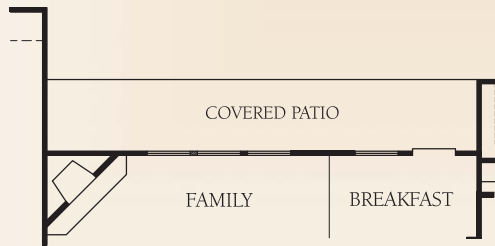

CANYON RANCH ESTATES

The Galer • 2,740 square feet

OPTIONAL CORNER FIREPLACE AT FAMILY ROOM

OPTIONAL FIREPLACE AT FAMILY ROOM

*This is an artist's rendering. Actual room dimensions may vary.
See a sales counselor for more information. Rev. 1/13/10*

CANYON RANCH
ESTATES

The Galer • 2,740 square feet

ELEVATION J

ELEVATION K

ELEVATION U

McMillin Homes
mcmillinhomes.com

This is an artist's rendering. Actual room dimensions may vary. See a sales counselor for more information. Rev. 1/13/10