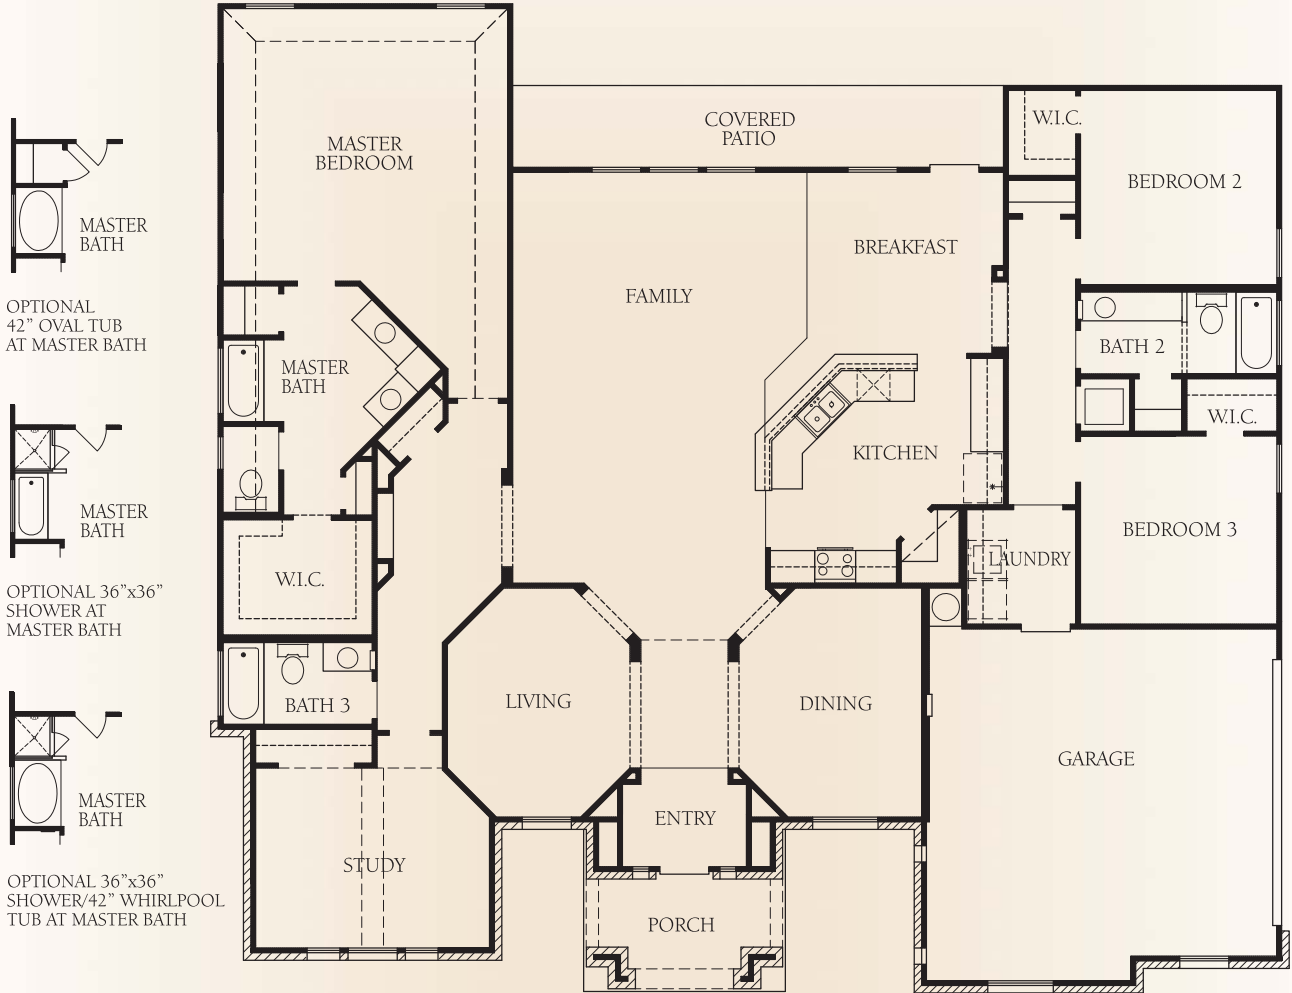

CANYON RANCH ESTATES

The Galer • 2,740 square feet

OPTIONAL CORNER FIREPLACE AT FAMILY ROOM

OPTIONAL FIREPLACE AT FAMILY ROOM

*This is an artist's rendering. Actual room dimensions may vary.
See a sales counselor for more information. Rev. 1/13/10*

CANYON RANCH
ESTATES

The Galer • 2,740 square feet

ELEVATION J

ELEVATION K

ELEVATION U

McMillin Homes
mcmillinhomes.com

This is an artist's rendering. Actual room dimensions may vary. See a sales counselor for more information. Rev. 1/13/10