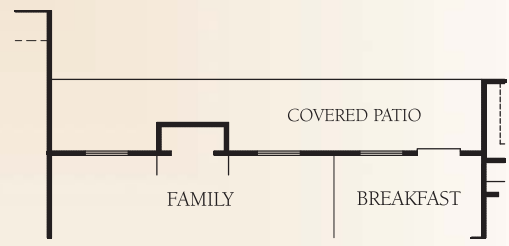

CANYON RANCH ESTATES

The Galer • 2,740 square feet

OPTIONAL CORNER FIREPLACE AT FAMILY ROOM

OPTIONAL FIREPLACE AT FAMILY ROOM

*This is an artist's rendering. Actual room dimensions may vary.
See a sales counselor for more information. Rev. 1/13/10*

CANYON RANCH
ESTATES

The Galer • 2,740 square feet

ELEVATION J

ELEVATION K

ELEVATION U

McMillin Homes
mcmillinhomes.com

This is an artist's rendering. Actual room dimensions may vary. See a sales counselor for more information. Rev. 1/13/10