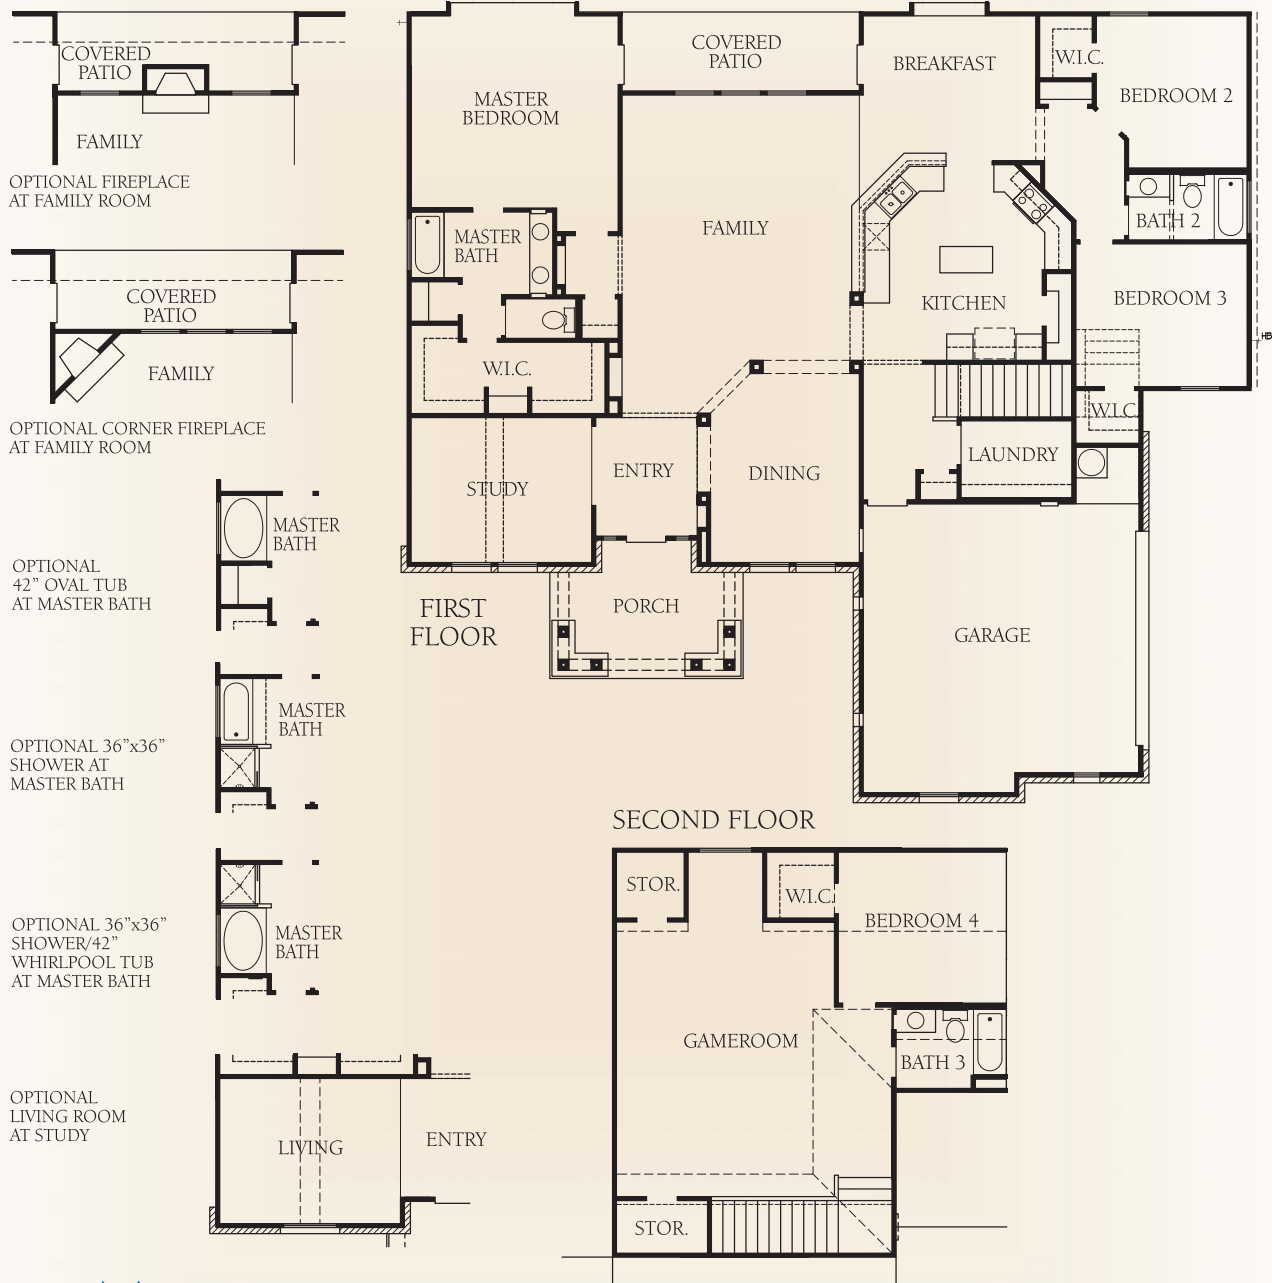

CANYON RANCH
ESTATES

The Bordelon II • 3,106 square feet

*This is an artist's rendering. Actual room dimensions may vary.
See a sales counselor for more information. Rev. 1/13/10*

CANYON RANCH
ESTATES

The Bordelon II • 3,106 square feet

ELEVATION J

ELEVATION K

ELEVATION U

McMillin Homes
mcmillinhomes.com

This is an artist's rendering. Actual room dimensions may vary. See a sales counselor for more information. Rev. 1/13/10