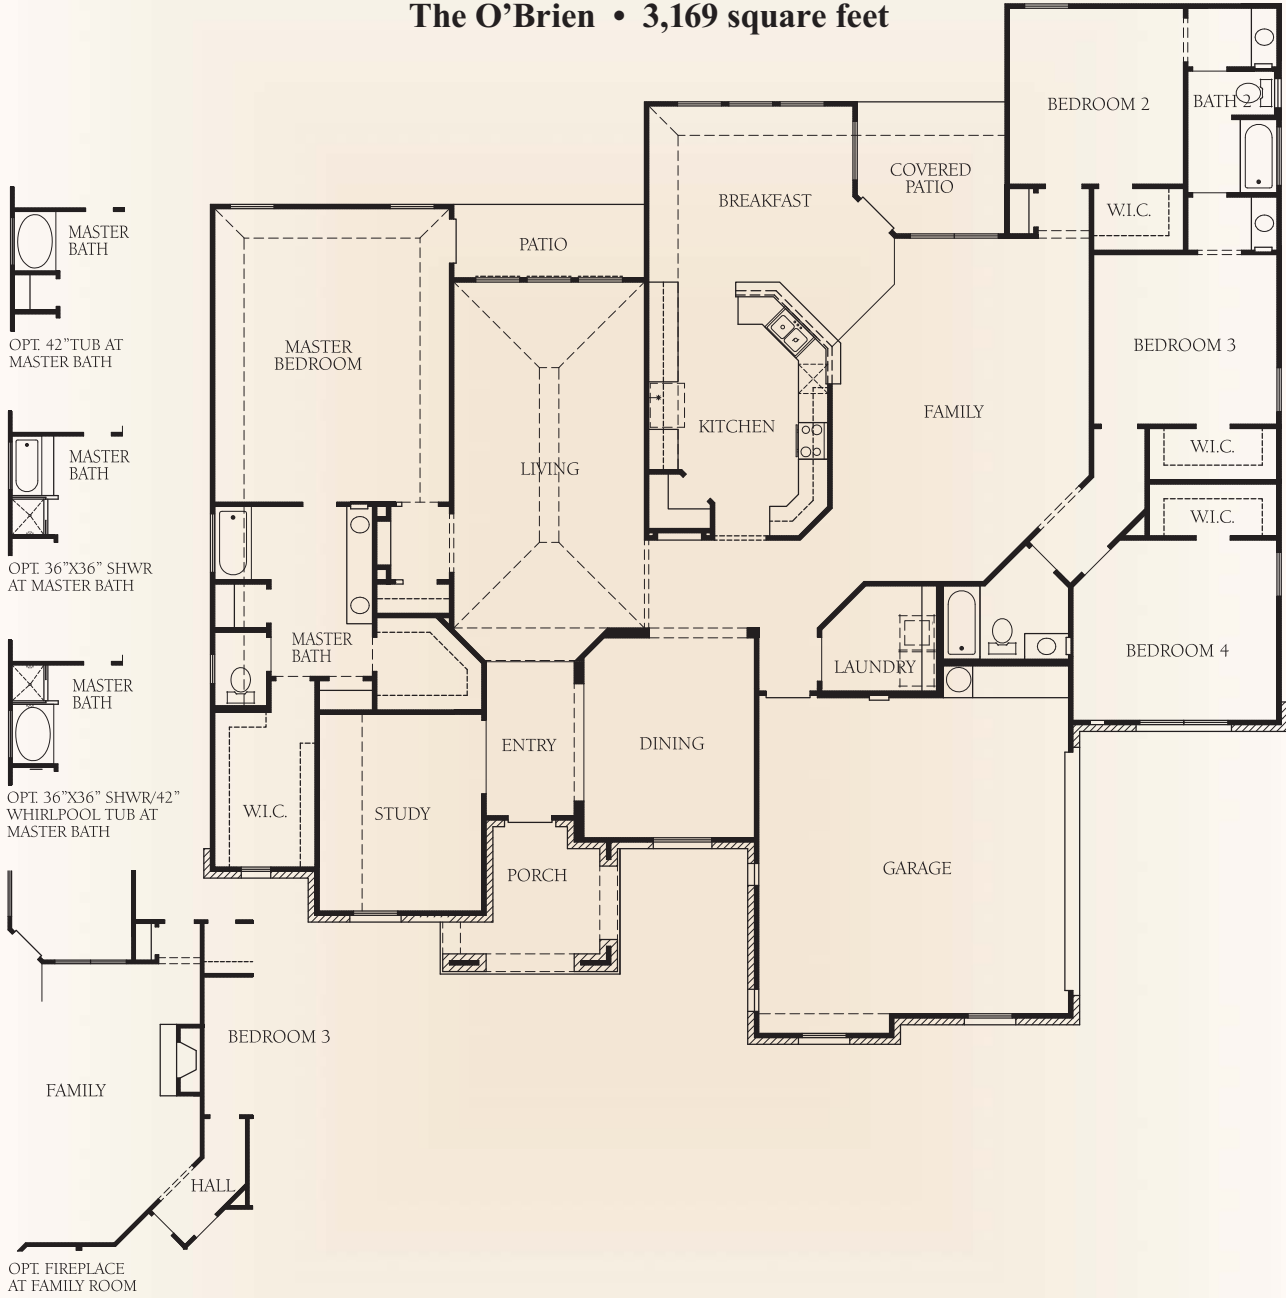

CANYON RANCH ESTATES

The O'Brien • 3,169 square feet

*This is an artist's rendering. Actual room dimensions may vary.
See a sales counselor for more information. Rev. 1/13/10*

CANYON RANCH
ESTATES

The O'Brien • 3,169 square feet

ELEVATION J

ELEVATION K

ELEVATION U

McMillin Homes
mcmillinhomes.com

This is an artist's rendering. Actual room dimensions may vary. See a sales counselor for more information. Rev. 1/13/10