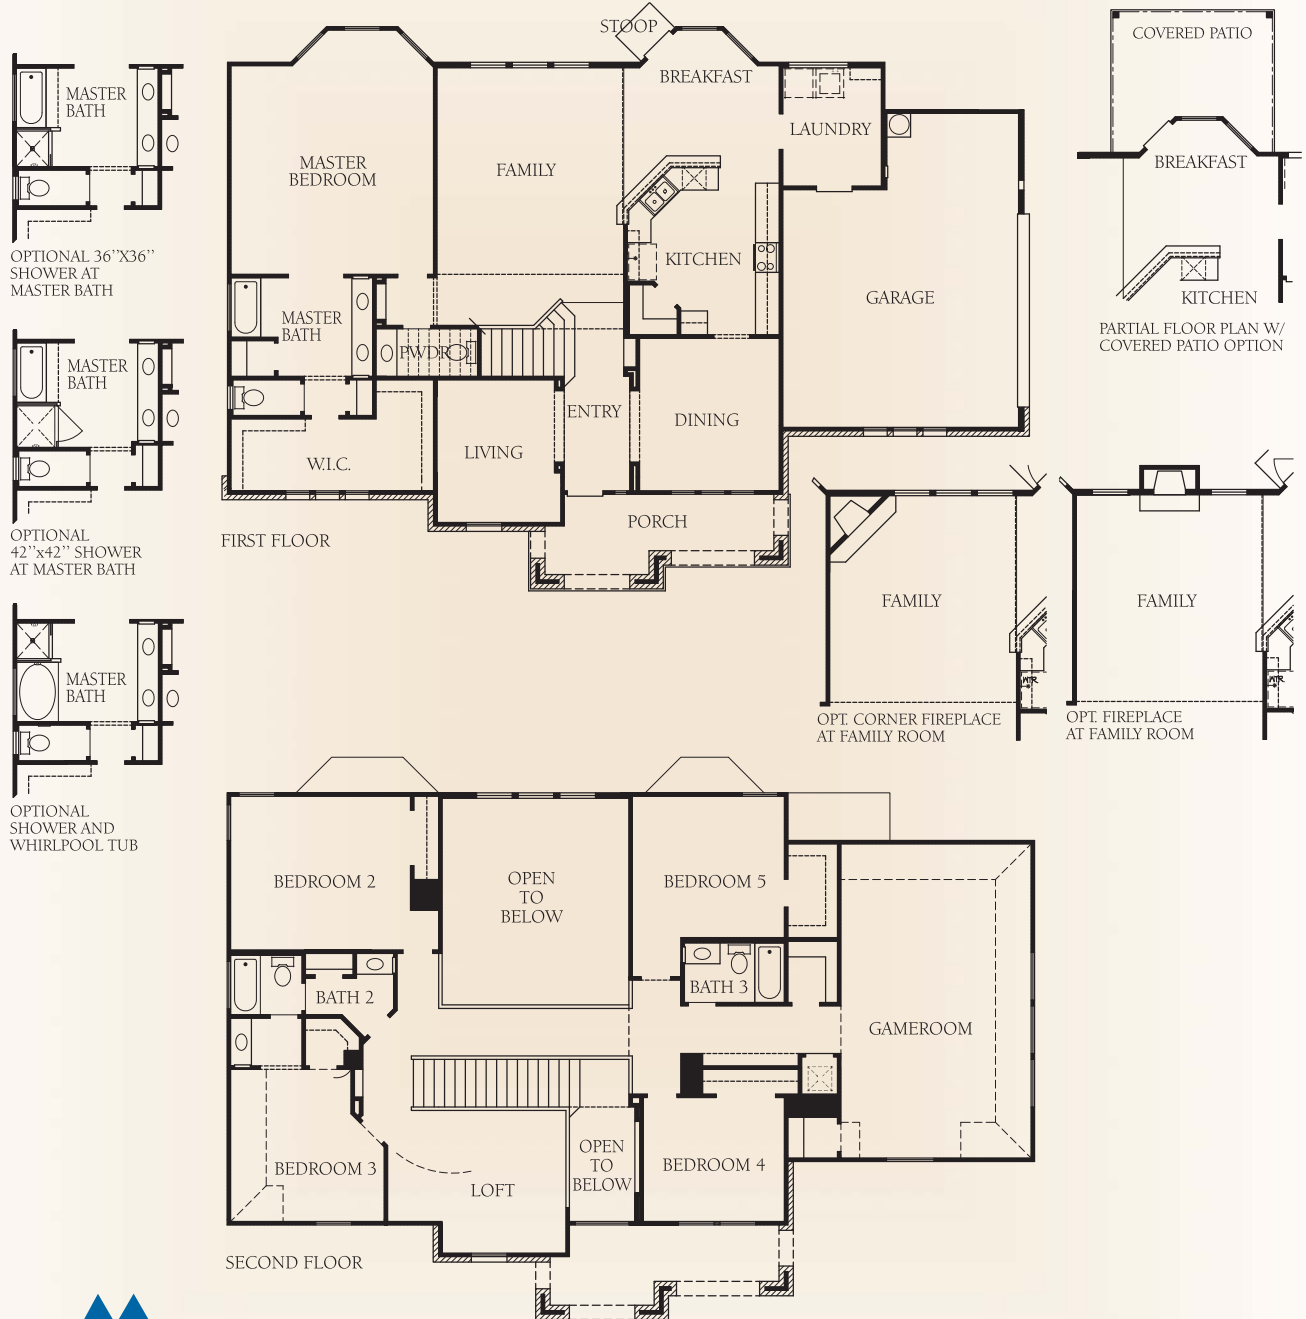

**The Cole II • 3,843 square feet**

*This is an artist's rendering. Actual room dimensions may vary. See a sales counselor for more information. Rev. 1/13/10*

CANYON RANCH  
ESTATES

The Cole II • 3,843 square feet

ELEVATION J

ELEVATION K

ELEVATION U

McMillin Homes  
mcmillinhomes.com

*This is an artist's rendering. Actual room dimensions may vary. See a sales counselor for more information. Rev. 1/13/10*