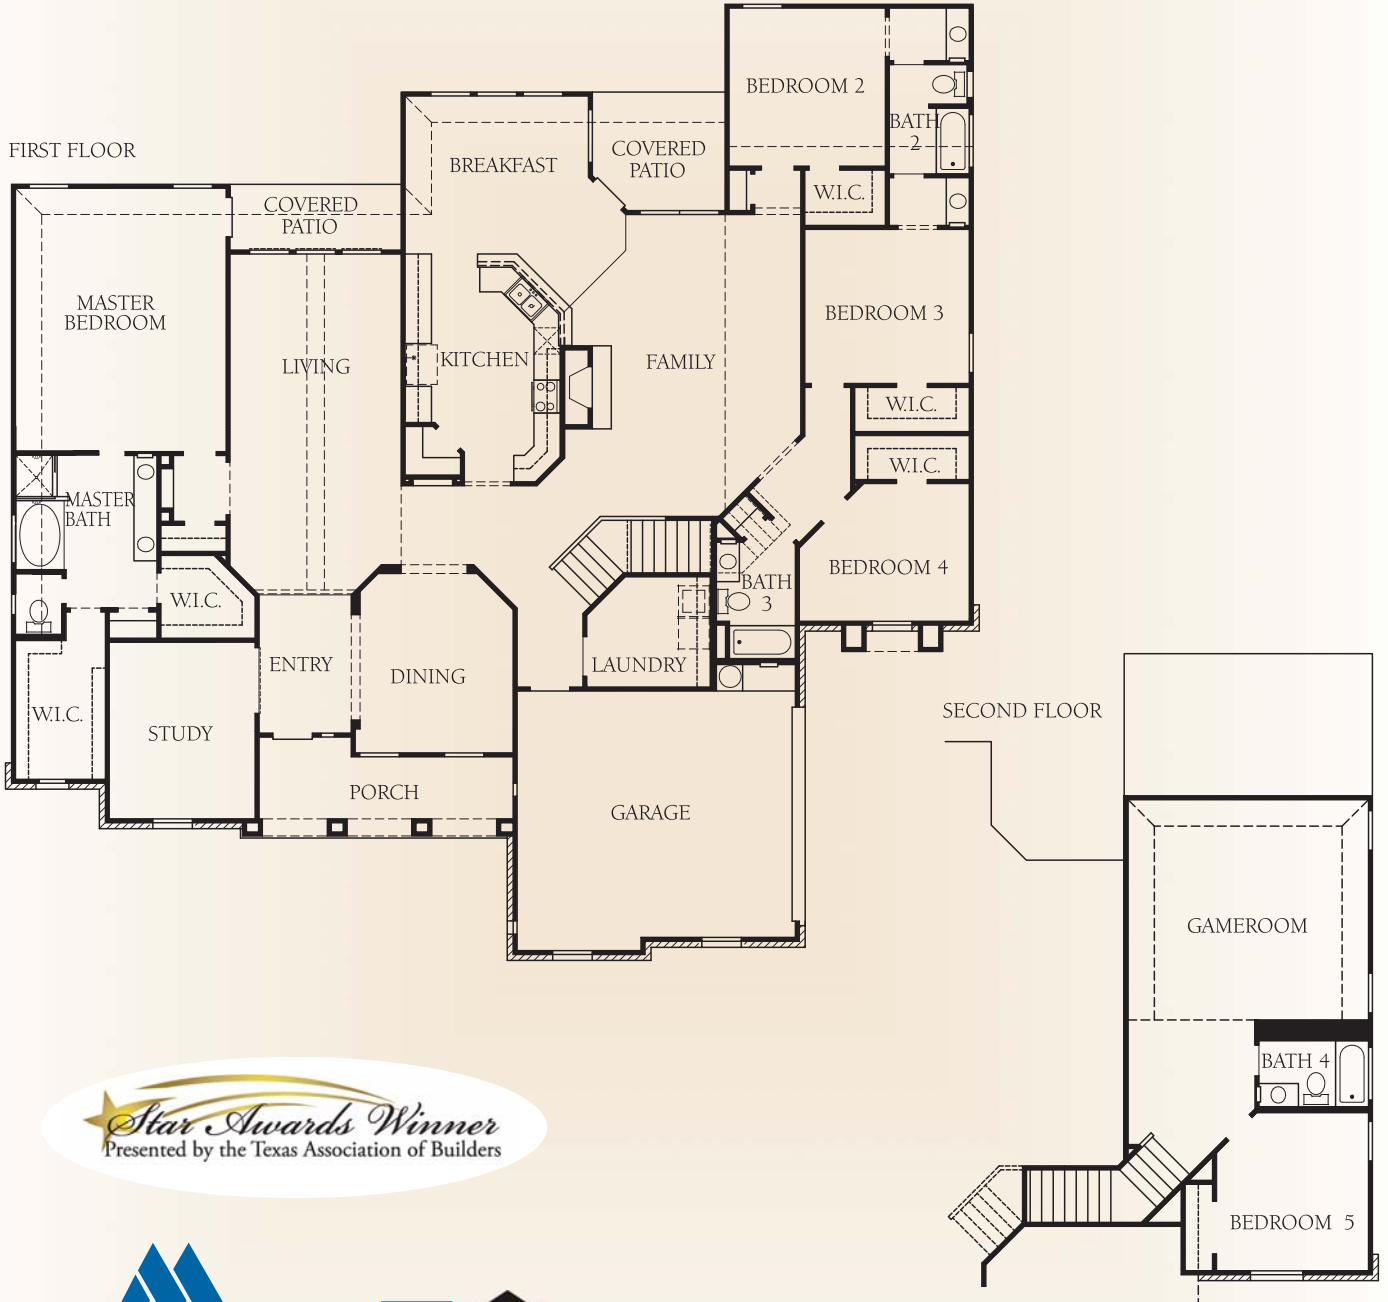

CANYON RANCH ESTATES

The O'Brien II • 3,899 square feet

*This is an artist's rendering. Actual room dimensions may vary.
See a sales counselor for more information. Rev. 1/13/10*

CANYON RANCH
ESTATES

The O'Brien II • 3,899 square feet

ELEVATION J

ELEVATION K

ELEVATION U

McMillin Homes
mcmillinhomes.com

This is an artist's rendering. Actual room dimensions may vary. See a sales counselor for more information. Rev. 1/13/10