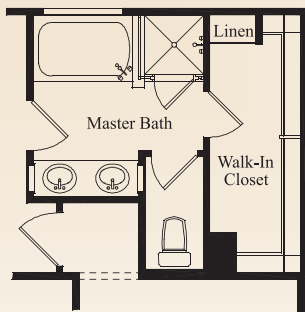

PRESIDIO

The Point

The Concordia • 1,661 square feet

Optional Shower at Master Bath

Optional Shower at Master Bath

This is an artist's rendering. Actual room dimensions may vary. See a sales counselor for more information. Rev. 1/13/10

PRESIDIO

The Point

The Concordia • 1,661 square feet

ELEVATION C

ELEVATION A

ELEVATION B

McMillin Homes
mcmillinhomes.com

This is an artist's rendering. Actual room dimensions may vary. See a sales counselor for more information. Rev. 1/13/10