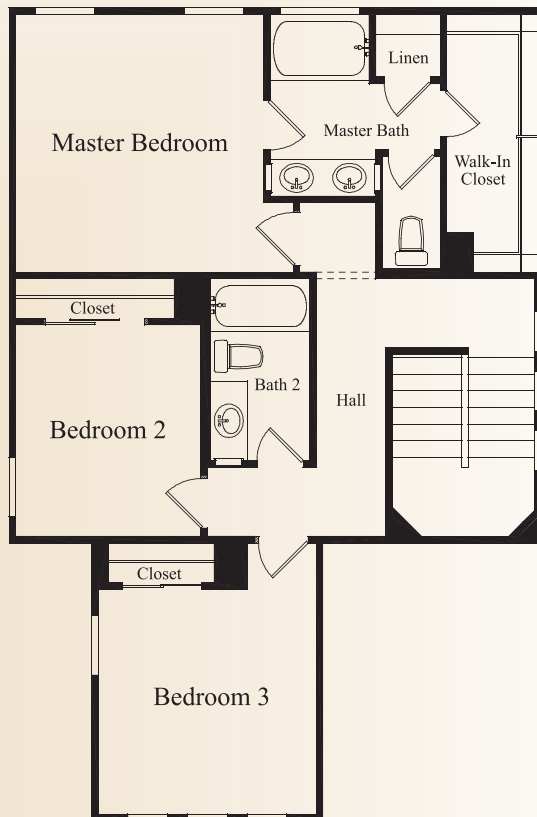

PRESIDIO

The Point

The Concordia • 1,661 square feet

Optional Shower at Master Bath

Optional Shower at Master Bath

This is an artist's rendering. Actual room dimensions may vary. See a sales counselor for more information. Rev. 1/13/10

PRESIDIO

The Point

The Concordia • 1,661 square feet

ELEVATION C

ELEVATION A

ELEVATION B

McMillin Homes
mcmillinhomes.com

This is an artist's rendering. Actual room dimensions may vary. See a sales counselor for more information. Rev. 1/13/10