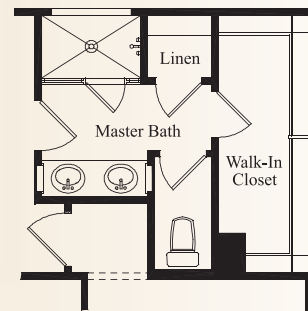

PRESIDIO

The Point

The Concordia • 1,661 square feet

Optional Shower at Master Bath

Optional Shower at Master Bath

This is an artist's rendering. Actual room dimensions may vary. See a sales counselor for more information. Rev. 1/13/10

PRESIDIO

The Point

The Concordia • 1,661 square feet

ELEVATION C

ELEVATION A

ELEVATION B

McMillin Homes
mcmillinhomes.com

This is an artist's rendering. Actual room dimensions may vary. See a sales counselor for more information. Rev. 1/13/10