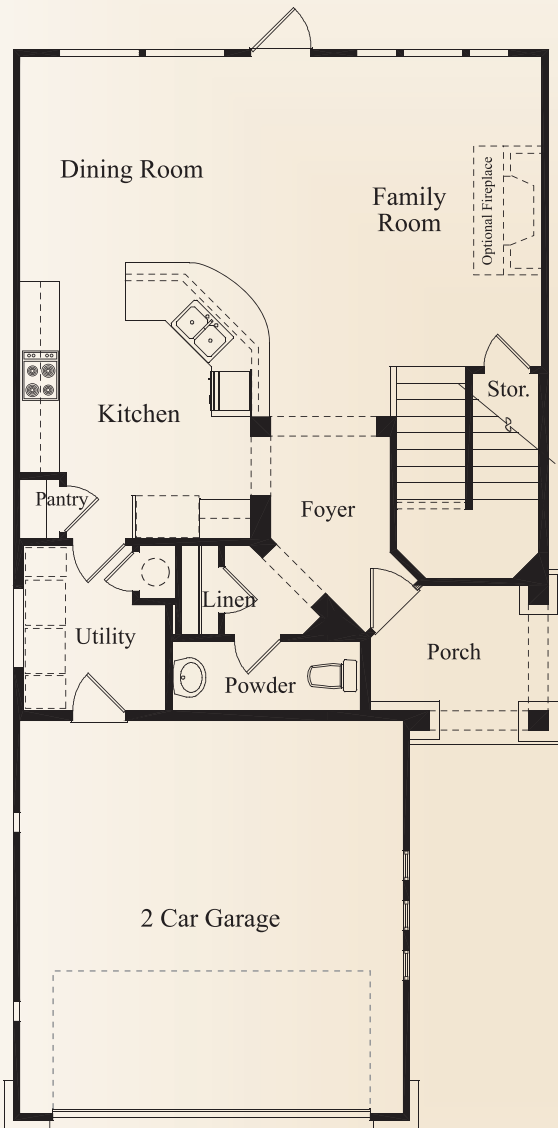

PRESIDIO

The Point

The Concordia • 1,661 square feet

Optional Shower at Master Bath

Optional Shower at Master Bath

This is an artist's rendering. Actual room dimensions may vary. See a sales counselor for more information. Rev. 1/13/10

PRESIDIO

The Point

The Concordia • 1,661 square feet

ELEVATION C

ELEVATION A

ELEVATION B

McMillin Homes
mcmillinhomes.com

This is an artist's rendering. Actual room dimensions may vary. See a sales counselor for more information. Rev. 1/13/10