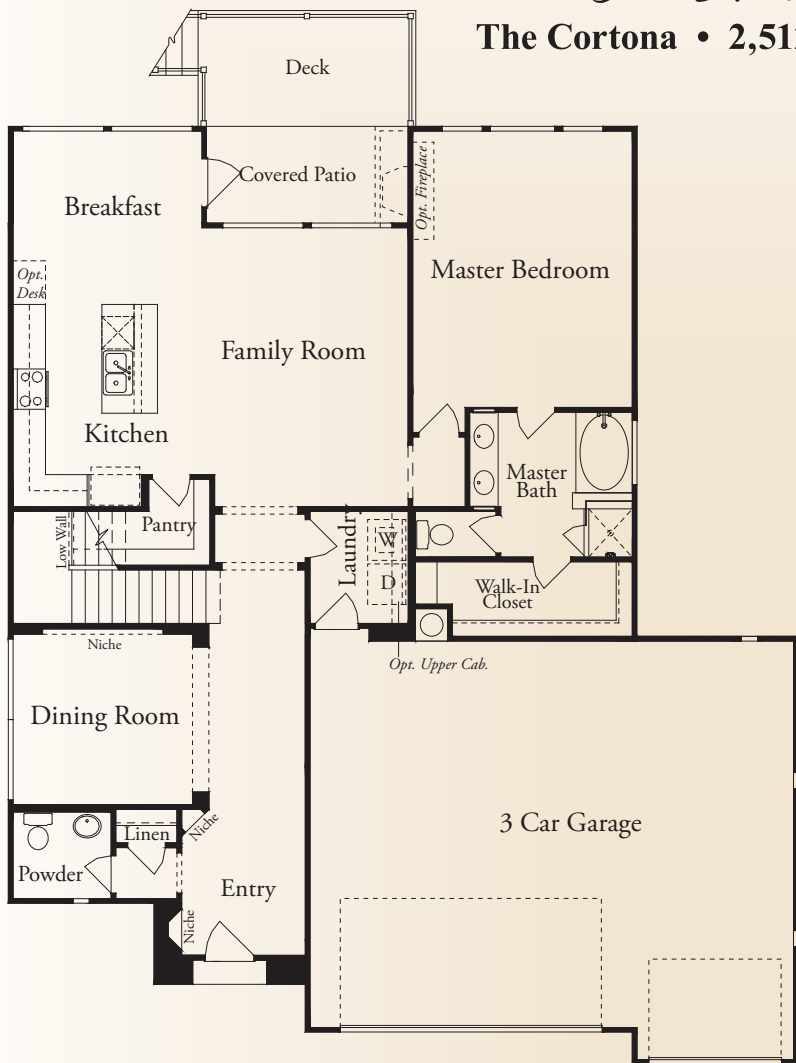

PRESIDIO

The Overlook

The Cortona • 2,512 square feet

Opt. 42x48 Mudset Shower w/ Drop in Whirlpool Tub at Master Bath

Opt. Study at Dining

Opt. Bath 3 at Bedroom 2

Opt. 42x42 Shower at Master Bath

This is an artist's rendering. Actual room dimensions may vary. See a sales counselor for more information. Rev. 1/13/10

PRESIDIO

The Overlook

The Cortona • 2,512 square feet

ELEVATION C

ELEVATION A

ELEVATION B

McMillin Homes
mcmillinhomes.com

This is an artist's rendering. Actual room dimensions may vary. See a sales counselor for more information. Rev. 1/13/10