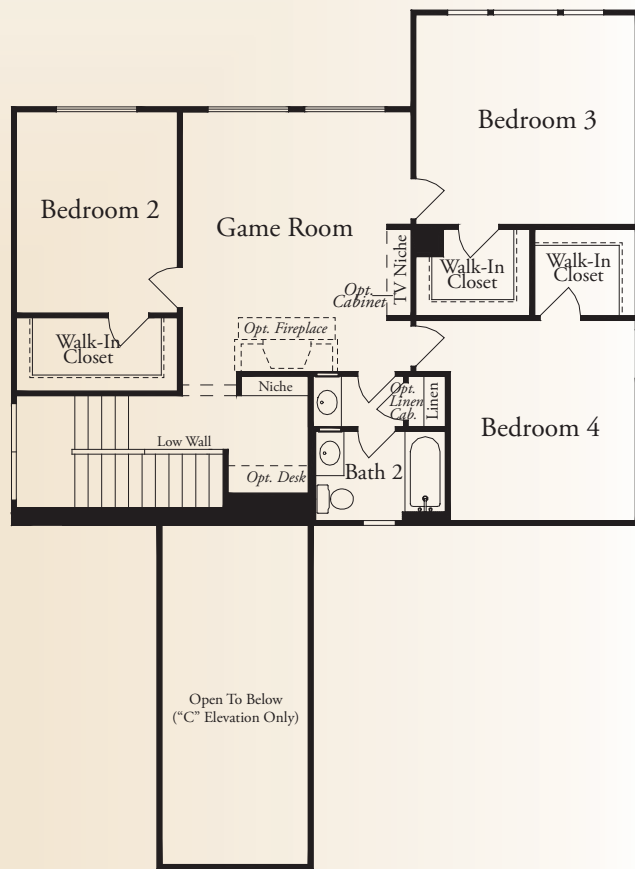

PRESIDIO

The Overlook

The Cortona • 2,512 square feet

Opt. 42x48 Mudset Shower w/ Drop in Whirlpool Tub at Master Bath

Opt. Study at Dining

Opt. Bath 3 at Bedroom 2

Opt. 42x42 Shower at Master Bath

This is an artist's rendering. Actual room dimensions may vary. See a sales counselor for more information. Rev. 1/13/10

PRESIDIO

The Overlook

The Cortona • 2,512 square feet

ELEVATION C

ELEVATION A

ELEVATION B

McMillin Homes
mcmillinhomes.com

This is an artist's rendering. Actual room dimensions may vary. See a sales counselor for more information. Rev. 1/13/10