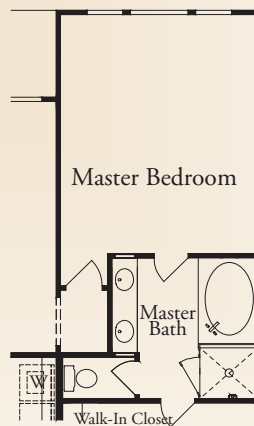

PRESIDIO

The Overlook

The Cortona • 2,512 square feet

Opt. 42x48 Mudset Shower w/ Drop in Whirlpool Tub at Master Bath

Opt. Study at Dining

Opt. Bath 3 at Bedroom 2

Opt. 42x42 Shower at Master Bath

This is an artist's rendering. Actual room dimensions may vary. See a sales counselor for more information. Rev. 1/13/10

PRESIDIO

The Overlook

The Cortona • 2,512 square feet

ELEVATION C

ELEVATION A

ELEVATION B

McMillin Homes
mcmillinhomes.com

This is an artist's rendering. Actual room dimensions may vary. See a sales counselor for more information. Rev. 1/13/10