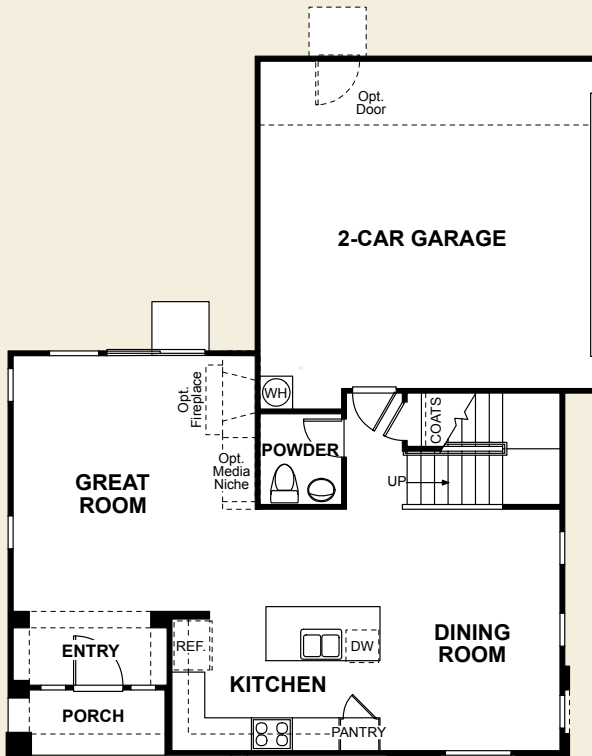

PLAN 1

Florentine

3 Bedrooms ■ 2.5 Baths
1,577 Square Feet

Terracotta

FIRST FLOOR

Optional Loft
at Bedroom 3

SECOND FLOOR

Room Options: Loft at Bedroom 3
Floorplan shown is an A elevation.