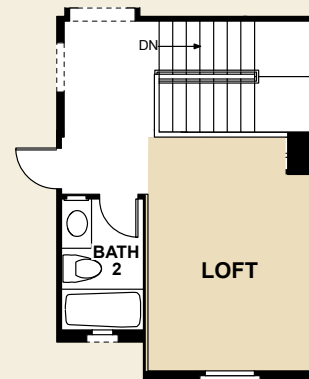

PLAN 1

Florentine

3 Bedrooms ■ 2.5 Baths
1,577 Square Feet

Terracotta

FIRST FLOOR

Optional Loft
at Bedroom 3

SECOND FLOOR

Room Options: Loft at Bedroom 3
Floorplan shown is an A elevation.