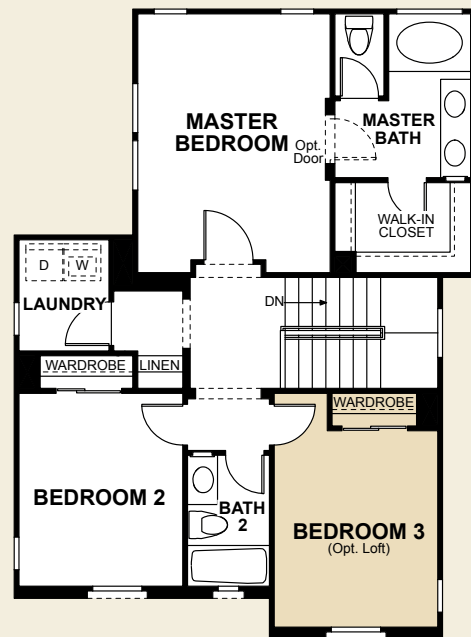

PLAN 1

Florentine

3 Bedrooms ■ 2.5 Baths
1,577 Square Feet

Terracotta

FIRST FLOOR

Optional Loft
at Bedroom 3

SECOND FLOOR

Room Options: Loft at Bedroom 3
Floorplan shown is an A elevation.