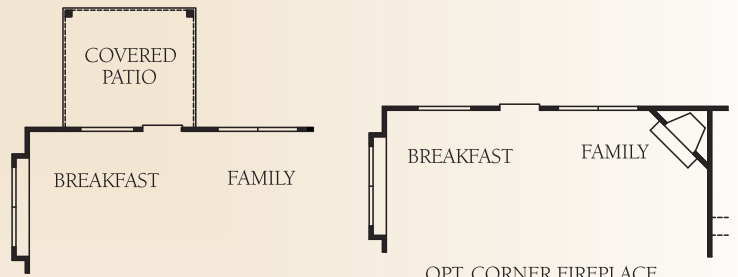

# the Reserve AT WESTCREEK

The Franklin • 2,897 square feet

COVERED PATIO OPTION

OPT. CORNER FIREPLACE AT FAMILY ROOM

OPT. BEDROOM 5 at GAMEROOM

36" SHOWER AT MASTER BATH

This is an artist's rendering. Actual room dimensions may vary.  
See a sales counselor for more information. Rev. 1/13/10

*the Reserve*  
AT WESTCREEK

**The Franklin • 2,897 square feet**

ELEVATION J

ELEVATION K

**McMillin Homes**  
mcmillinhomes.com

*This is an artist's rendering. Actual room dimensions may vary. See a sales counselor for more information. Rev. 1/13/10*