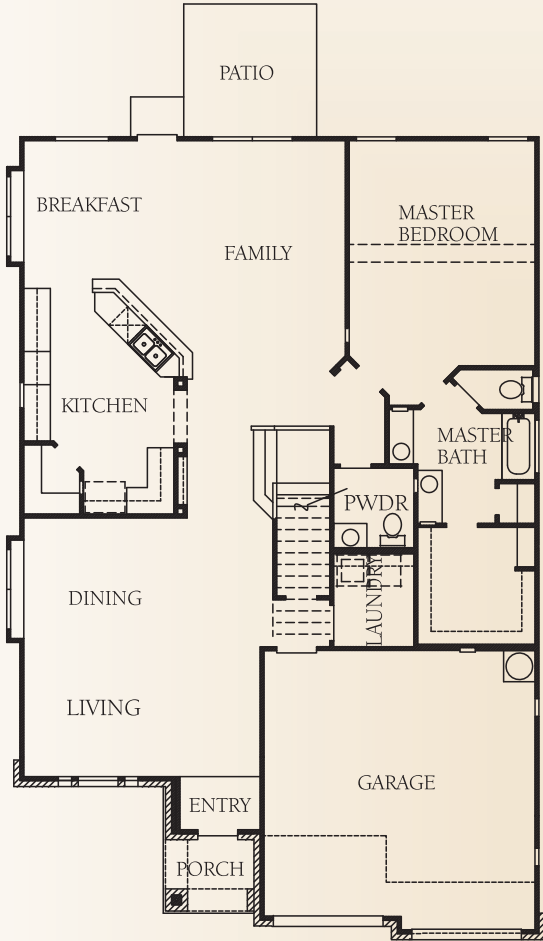

# the Reserve AT WESTCREEK

The Franklin • 2,897 square feet

COVERED PATIO OPTION

OPT. CORNER FIREPLACE AT FAMILY ROOM

OPT. BEDROOM 5 at GAMEROOM

36" SHOWER AT MASTER BATH

This is an artist's rendering. Actual room dimensions may vary.  
See a sales counselor for more information. Rev. 1/13/10

*the Reserve*  
AT WESTCREEK

**The Franklin • 2,897 square feet**

ELEVATION J

ELEVATION K

**McMillin Homes**  
mcmillinhomes.com

*This is an artist's rendering. Actual room dimensions may vary. See a sales counselor for more information. Rev. 1/13/10*