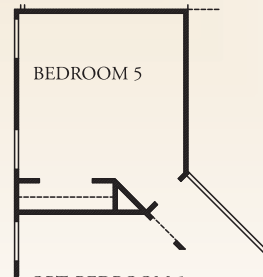

# the Reserve AT WESTCREEK

The Franklin • 2,897 square feet

COVERED PATIO OPTION

OPT. CORNER FIREPLACE AT FAMILY ROOM

OPT. BEDROOM 5 at GAMEROOM

36" SHOWER AT MASTER BATH

This is an artist's rendering. Actual room dimensions may vary.  
See a sales counselor for more information. Rev. 1/13/10

*the Reserve*  
AT WESTCREEK

**The Franklin • 2,897 square feet**

ELEVATION J

ELEVATION K

**McMillin Homes**  
mcmillinhomes.com

*This is an artist's rendering. Actual room dimensions may vary. See a sales counselor for more information. Rev. 1/13/10*