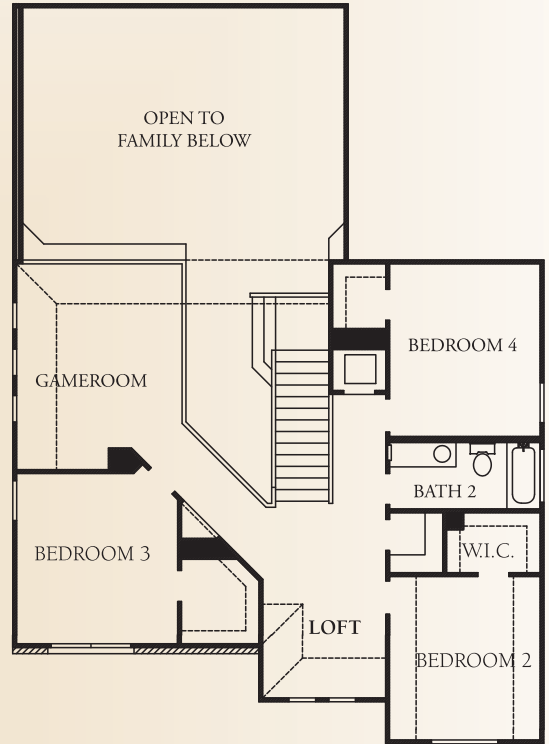

# the Reserve AT WESTCREEK

The Franklin • 2,897 square feet

COVERED PATIO OPTION

OPT. CORNER FIREPLACE AT FAMILY ROOM

OPT. BEDROOM 5 at GAMEROOM

36" SHOWER AT MASTER BATH

This is an artist's rendering. Actual room dimensions may vary.  
See a sales counselor for more information. Rev. 1/13/10

*the Reserve*  
AT WESTCREEK

**The Franklin • 2,897 square feet**

ELEVATION J

ELEVATION K

**McMillin Homes**  
mcmillinhomes.com

*This is an artist's rendering. Actual room dimensions may vary. See a sales counselor for more information. Rev. 1/13/10*