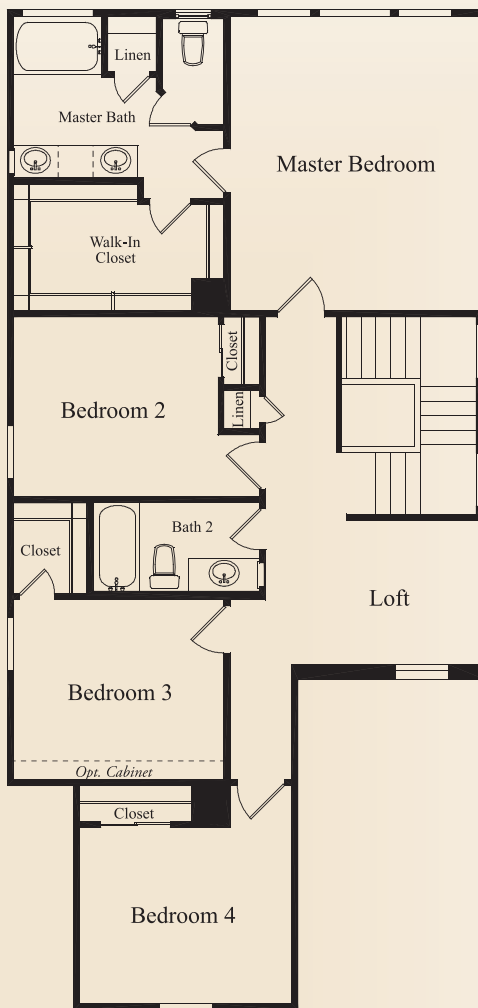

PRESIDIO

The Point

The Hannover • 2,099 square feet

Optional Study at Dining Room

Optional Master Retreat at Bedroom 2

Optional Shower at Master Bath

Optional Shower at Master Bath

This is an artist's rendering. Actual room dimensions may vary. See a sales counselor for more information. Rev. 1/13/10

PRESIDIO

The Point

The Hannover • 2,099 square feet

ELEVATION C

ELEVATION A

ELEVATION B

McMillin Homes
mcmillinhomes.com

This is an artist's rendering. Actual room dimensions may vary. See a sales counselor for more information. Rev. 1/13/10