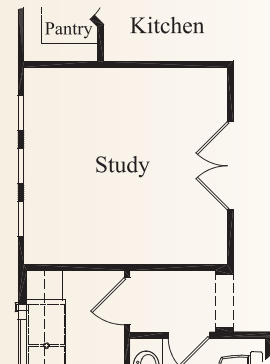

PRESIDIO

The Point

The Hannover • 2,099 square feet

Optional Study at Dining Room

Optional Master Retreat at Bedroom 2

Optional Shower at Master Bath

Optional Shower at Master Bath

This is an artist's rendering. Actual room dimensions may vary. See a sales counselor for more information. Rev. 1/13/10

PRESIDIO

The Point

The Hannover • 2,099 square feet

ELEVATION C

ELEVATION A

ELEVATION B

McMillin Homes
mcmillinhomes.com

This is an artist's rendering. Actual room dimensions may vary. See a sales counselor for more information. Rev. 1/13/10