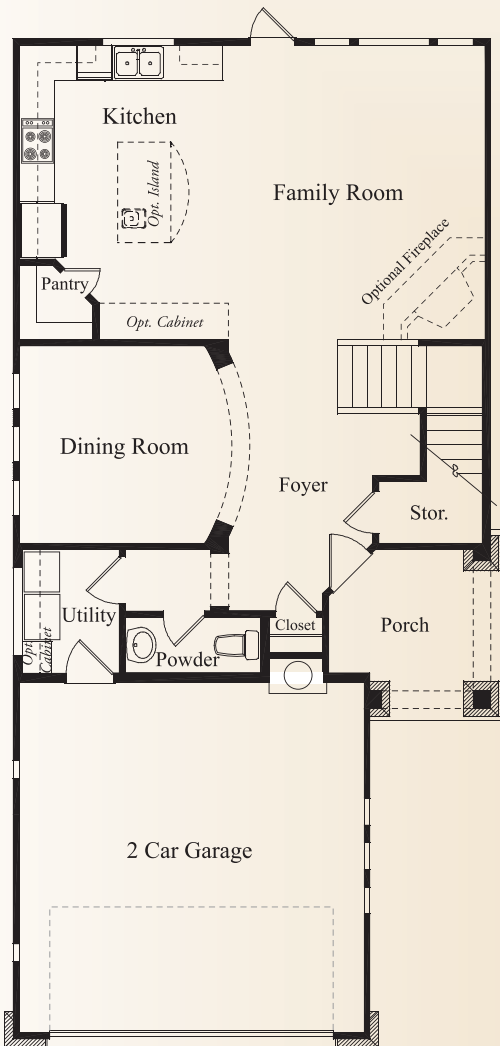

PRESIDIO

The Point

The Hannover • 2,099 square feet

Optional Study at Dining Room

Optional Master Retreat at Bedroom 2

Optional Shower at Master Bath

Optional Shower at Master Bath

This is an artist's rendering. Actual room dimensions may vary. See a sales counselor for more information. Rev. 1/13/10

PRESIDIO

The Point

The Hannover • 2,099 square feet

ELEVATION C

ELEVATION A

ELEVATION B

McMillin Homes
mcmillinhomes.com

This is an artist's rendering. Actual room dimensions may vary. See a sales counselor for more information. Rev. 1/13/10