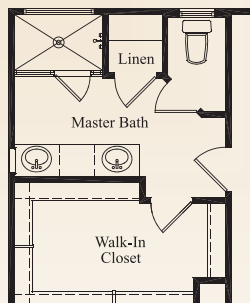

PRESIDIO

The Point

The Hannover • 2,099 square feet

Optional Study at Dining Room

Optional Master Retreat at Bedroom 2

Optional Shower at Master Bath

Optional Shower at Master Bath

This is an artist's rendering. Actual room dimensions may vary. See a sales counselor for more information. Rev. 1/13/10

PRESIDIO

The Point

The Hannover • 2,099 square feet

ELEVATION C

ELEVATION A

ELEVATION B

McMillin Homes
mcmillinhomes.com

This is an artist's rendering. Actual room dimensions may vary. See a sales counselor for more information. Rev. 1/13/10