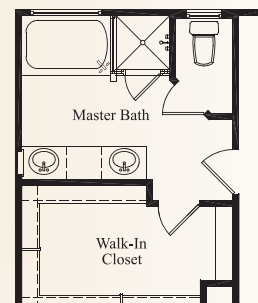

PRESIDIO

The Point

The Hannover • 2,099 square feet

Optional Study at Dining Room

Optional Master Retreat at Bedroom 2

Optional Shower at Master Bath

Optional Shower at Master Bath

This is an artist's rendering. Actual room dimensions may vary. See a sales counselor for more information. Rev. 1/13/10

PRESIDIO

The Point

The Hannover • 2,099 square feet

ELEVATION C

ELEVATION A

ELEVATION B

McMillin Homes
mcmillinhomes.com

This is an artist's rendering. Actual room dimensions may vary. See a sales counselor for more information. Rev. 1/13/10