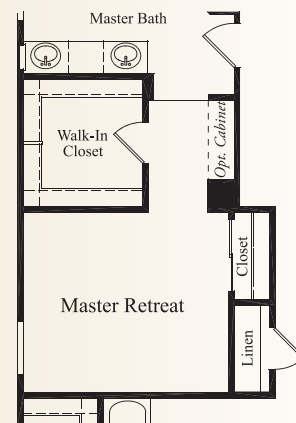

PRESIDIO

The Point

The Hannover • 2,099 square feet

Optional Study at Dining Room

Optional Master Retreat at Bedroom 2

Optional Shower at Master Bath

Optional Shower at Master Bath

This is an artist's rendering. Actual room dimensions may vary. See a sales counselor for more information. Rev. 1/13/10

PRESIDIO

The Point

The Hannover • 2,099 square feet

ELEVATION C

ELEVATION A

ELEVATION B

McMillin Homes
mcmillinhomes.com

This is an artist's rendering. Actual room dimensions may vary. See a sales counselor for more information. Rev. 1/13/10