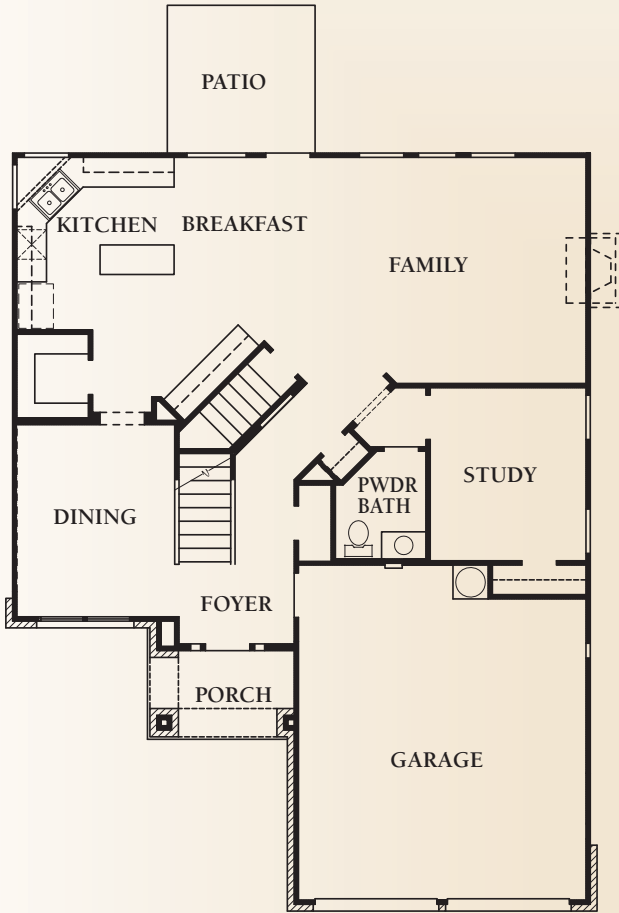

the Reserve AT WESTCREEK

The Holly Hill II • 2,662 square feet

CORNER FIREPLACE OPTION

TUB OPTION

SHOWER OPTION

COVERED PATIO OPTION

This is an artist's rendering. Actual room dimensions may vary.
See a sales counselor for more information. Rev. 1/13/10

the Reserve
AT WESTCREEK

The Holly Hill II • 2,662 square feet

ELEVATION J

ELEVATION K

McMillin Homes
mcmillinhomes.com

This is an artist's rendering. Actual room dimensions may vary. See a sales counselor for more information. Rev. 1/13/10