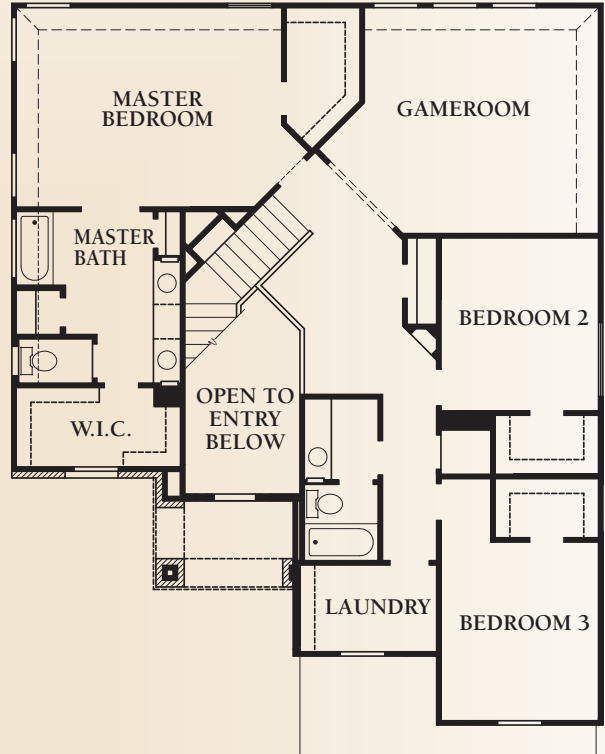

the Reserve AT WESTCREEK

The Holly Hill II • 2,662 square feet

CORNER FIREPLACE OPTION

TUB OPTION

SHOWER OPTION

COVERED PATIO OPTION

This is an artist's rendering. Actual room dimensions may vary.
See a sales counselor for more information. Rev. 1/13/10

the Reserve
AT WESTCREEK

The Holly Hill II • 2,662 square feet

ELEVATION J

ELEVATION K

McMillin Homes
mcmillinhomes.com

This is an artist's rendering. Actual room dimensions may vary. See a sales counselor for more information. Rev. 1/13/10