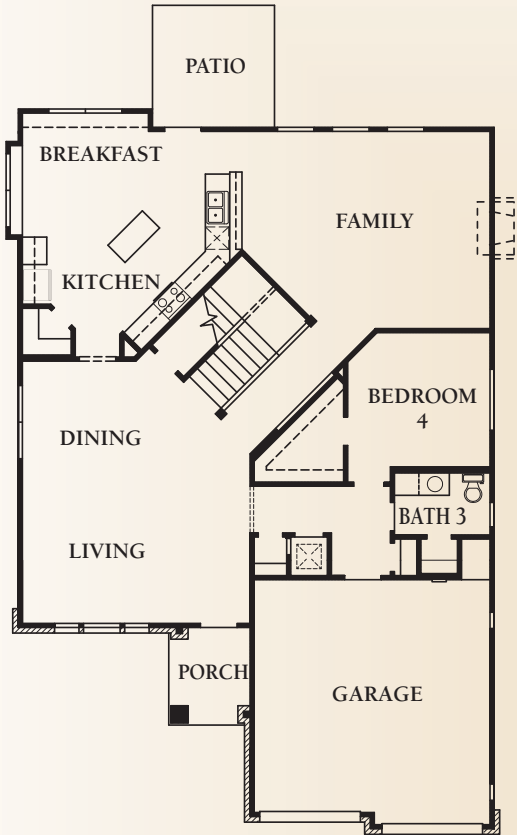

the Reserve AT WESTCREEK

The Kennedy • 3,197 square feet

COVERED PATIO OPTION

OPTIONAL CORNER FIREPLACE AT FAMILY ROOM

OPTIONAL STUDY AT BEDROOM 4

OPT. 36X36 SHOWER AT MASTER BATH

This is an artist's rendering. Actual room dimensions may vary. See a sales counselor for more information. Rev. 1/13/10

the Reserve
AT WESTCREEK

The Kennedy • 3,197 square feet

ELEVATION J

ELEVATION K

McMillin Homes
mcmillinhomes.com

This is an artist's rendering. Actual room dimensions may vary. See a sales counselor for more information. Rev. 1/13/10