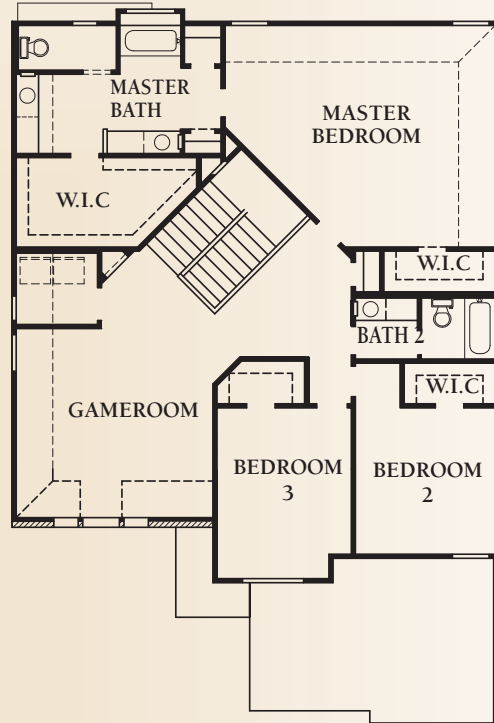

the Reserve AT WESTCREEK

The Kennedy • 3,197 square feet

COVERED PATIO OPTION

OPTIONAL CORNER FIREPLACE AT FAMILY ROOM

OPTIONAL STUDY AT BEDROOM 4

OPT. 36X36 SHOWER AT MASTER BATH

This is an artist's rendering. Actual room dimensions may vary. See a sales counselor for more information. Rev. 1/13/10

the Reserve
AT WESTCREEK

The Kennedy • 3,197 square feet

ELEVATION J

ELEVATION K

McMillin Homes
mcmillinhomes.com

This is an artist's rendering. Actual room dimensions may vary. See a sales counselor for more information. Rev. 1/13/10