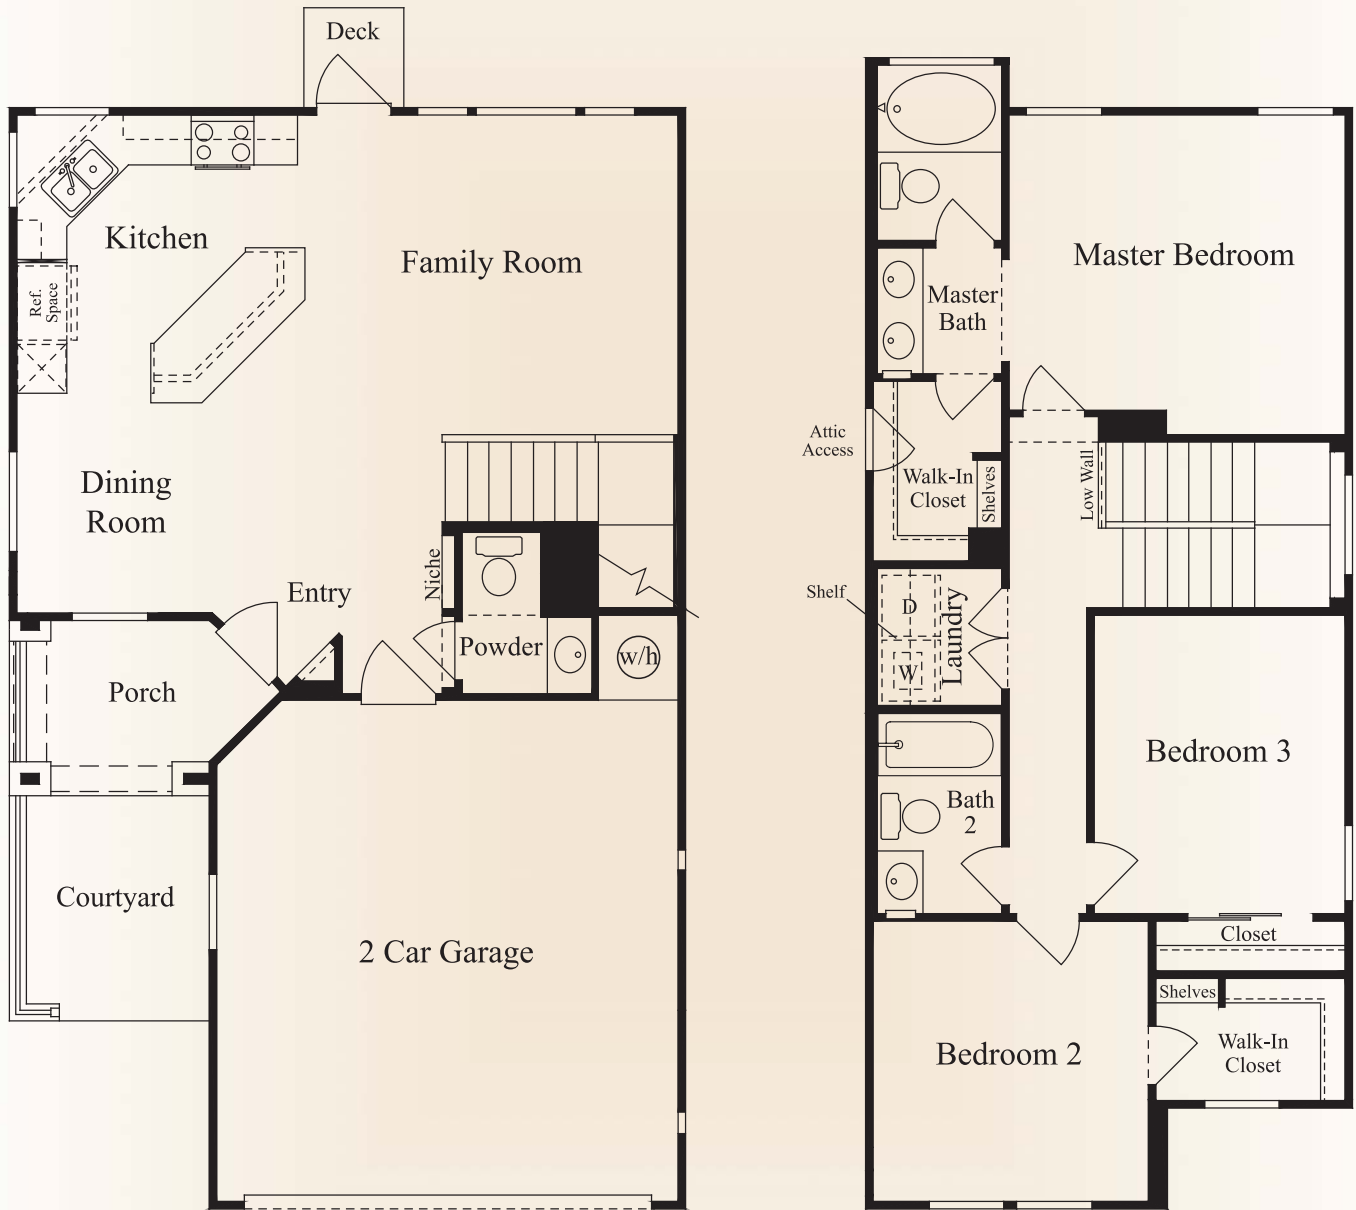

The Villages at
STONE OAK

The Lisbon • 1,378 square feet

McMillin Homes
 mcmillinhomes.com

*This is an artist's rendering. Actual room dimensions may vary.
 See a sales counselor for more information. Rev. 1/13/10*

The Villages at
STONE OAK

The Lisbon • 1,378 square feet

ELEVATION W (MODELED)

ELEVATION J

ELEVATION R

ELEVATION U

McMillin Homes
mcmillinhomes.com

This is an artist's rendering. Actual room dimensions may vary. See a sales counselor for more information. Rev. 1/13/10