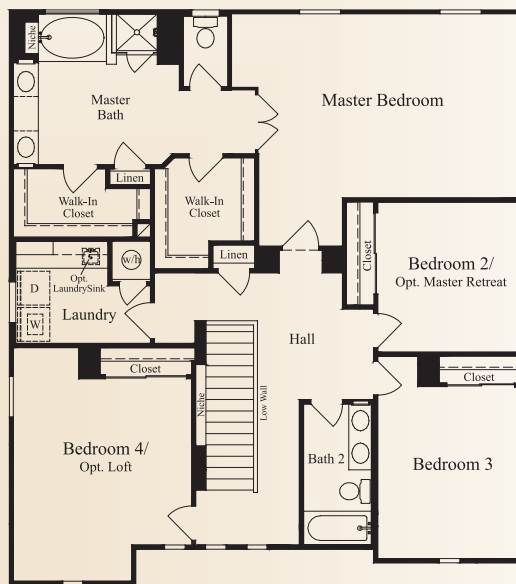

PRESIDIO

The Overlook

The Naples • 2,936 square feet

Optional Study at Bedroom 5

Optional Bedroom 6 & Bath 4 Over Garage

Optional 42x42 Shower

Optional Loft at Bedroom 4

Optional Master Retreat at Bedroom 2

This is an artist's rendering. Actual room dimensions may vary. See a sales counselor for more information. Rev. 1/13/10

PRESIDIO

The Overlook

The Naples • 2,936 square feet

ELEVATION C (MODELED)

ELEVATION A