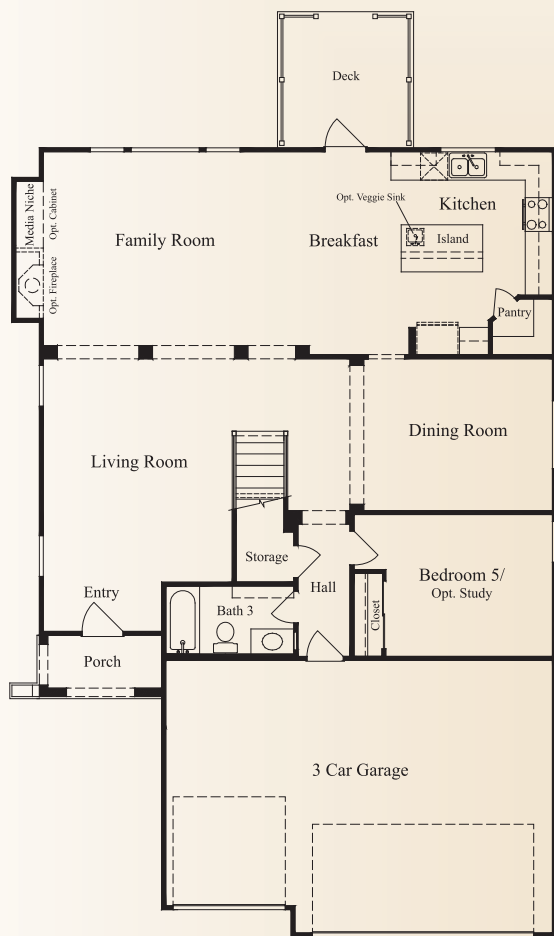

PRESIDIO

The Overlook

The Naples • 2,936 square feet

Optional Study at Bedroom 5

Optional Bedroom 6 & Bath 4 Over Garage

Optional 42x42 Shower

Optional Loft at Bedroom 4

Optional Master Retreat at Bedroom 2

This is an artist's rendering. Actual room dimensions may vary. See a sales counselor for more information. Rev. 1/13/10

PRESIDIO

The Overlook

The Naples • 2,936 square feet

ELEVATION C (MODELED)

ELEVATION A

ELEVATION B

McMillin Homes
mcmillinhomes.com

This is an artist's rendering. Actual room dimensions may vary. See a sales counselor for more information. Rev. 1/13/10