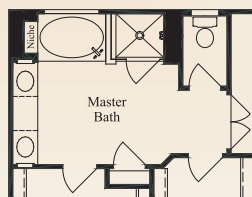

PRESIDIO

The Overlook

The Naples • 2,936 square feet

Optional Study at Bedroom 5

Optional Bedroom 6 & Bath 4 Over Garage

Optional 42x42 Shower

Optional Loft at Bedroom 4

Optional Master Retreat at Bedroom 2

This is an artist's rendering. Actual room dimensions may vary. See a sales counselor for more information. Rev. 1/13/10

PRESIDIO

The Overlook

The Naples • 2,936 square feet

ELEVATION C (MODELED)

ELEVATION A