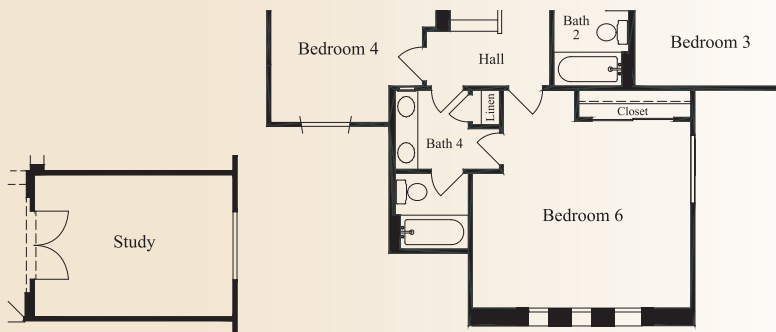

PRESIDIO

The Overlook

The Naples • 2,936 square feet

Optional Study at Bedroom 5

Optional Bedroom 6 & Bath 4 Over Garage

Optional 42x42 Shower

Optional Loft at Bedroom 4

Optional Master Retreat at Bedroom 2

This is an artist's rendering. Actual room dimensions may vary. See a sales counselor for more information. Rev. 1/13/10

PRESIDIO

The Overlook

The Naples • 2,936 square feet

ELEVATION C (MODELED)

ELEVATION A