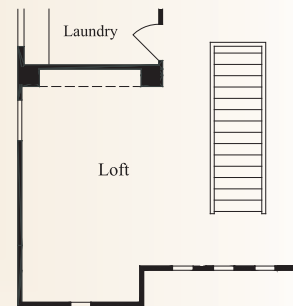

PRESIDIO

The Overlook

The Naples • 2,936 square feet

Optional Study at Bedroom 5

Optional Bedroom 6 & Bath 4 Over Garage

Optional 42x42 Shower

Optional Loft at Bedroom 4

Optional Master Retreat at Bedroom 2

This is an artist's rendering. Actual room dimensions may vary. See a sales counselor for more information. Rev. 1/13/10

PRESIDIO

The Overlook

The Naples • 2,936 square feet

ELEVATION C (MODELED)

ELEVATION A