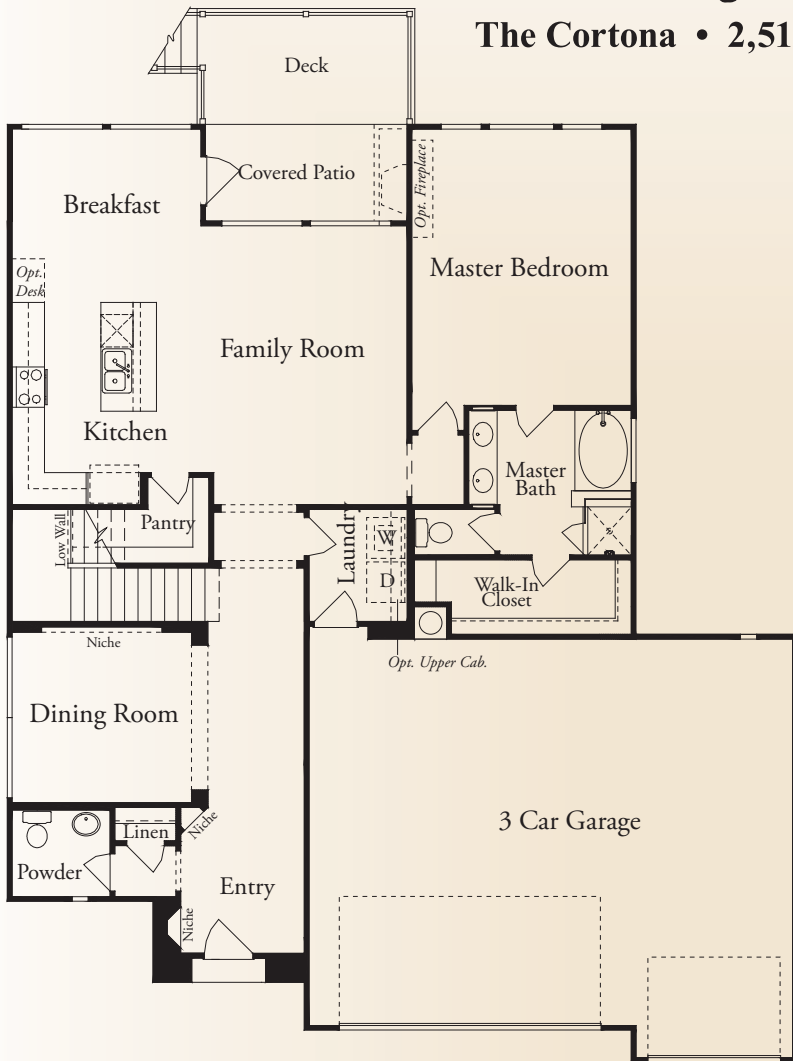

## The Hills

The Cortona • 2,512 square feet

Opt. 42x48 Mudset Shower w/ Drop in Whirlpool Tub at Master Bath

Opt. Study at Dining

Opt. Bath 3 at Bedroom 2

Opt. 42x42 Shower at Master Bath

This is an artist's rendering. Actual room dimensions may vary. See a sales counselor for more information. Rev. 1/13/10

## The Hills

The Cortona • 2,512 square feet

ELEVATION C (MODELED)

ELEVATION A

ELEVATION B