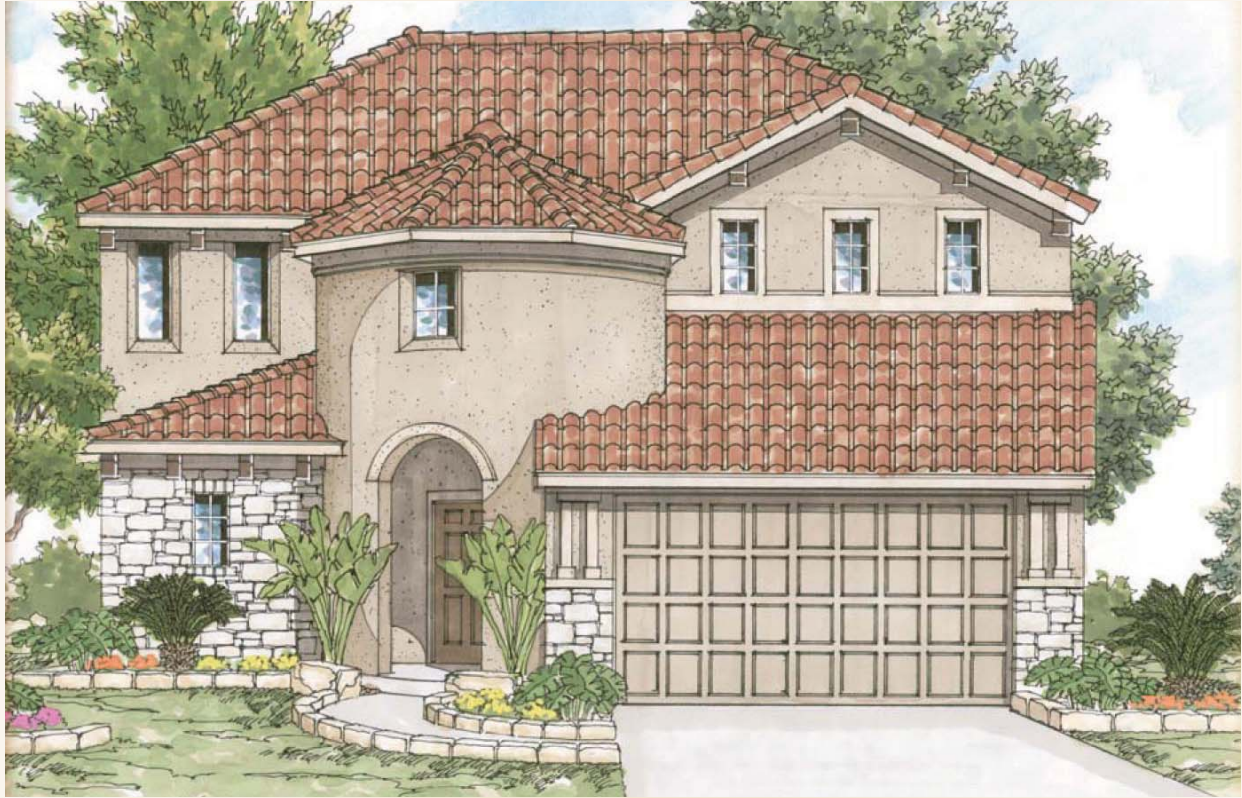

## The Hills

The Cortona • 2,512 square feet

Opt. 42x48 Mudset Shower w/ Drop in Whirlpool Tub at Master Bath

Opt. Study at Dining

Opt. Bath 3 at Bedroom 2

Opt. 42x42 Shower at Master Bath

This is an artist's rendering. Actual room dimensions may vary. See a sales counselor for more information. Rev. 1/13/10

## The Hills

The Cortona • 2,512 square feet

ELEVATION C (MODELED)

ELEVATION A

ELEVATION B