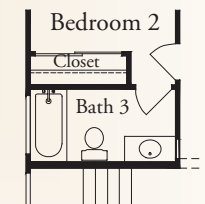

## The Hills

The Cortona • 2,512 square feet

Opt. 42x48 Mudset Shower w/ Drop in Whirlpool Tub at Master Bath

Opt. Study at Dining

Opt. Bath 3 at Bedroom 2

Opt. 42x42 Shower at Master Bath

This is an artist's rendering. Actual room dimensions may vary. See a sales counselor for more information. Rev. 1/13/10