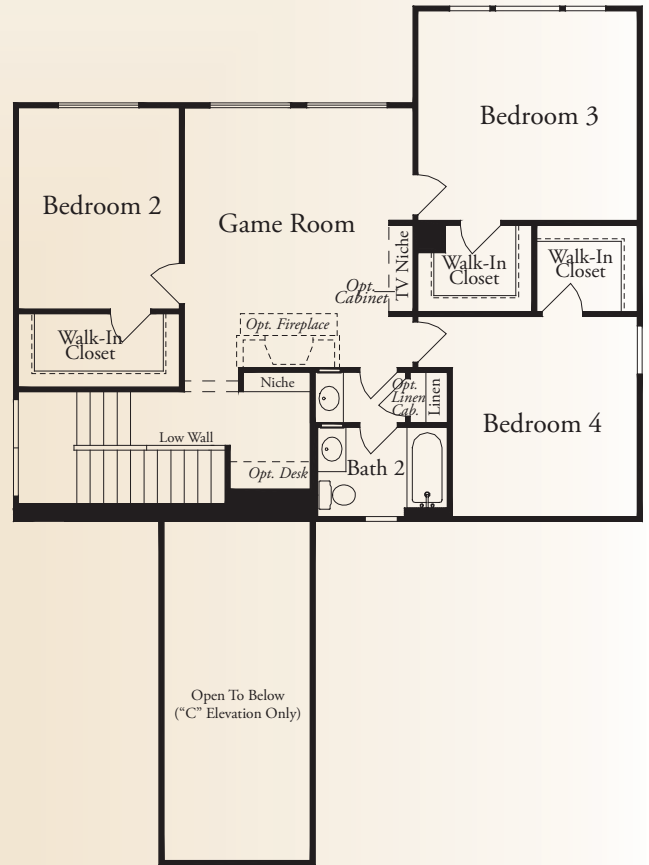

# PRESIDIO

## The Hills

The Cortona • 2,512 square feet

Opt. 42x48 Mudset Shower w/ Drop in Whirlpool Tub at Master Bath

Opt. Study at Dining

Opt. Bath 3 at Bedroom 2

Opt. 42x42 Shower at Master Bath

This is an artist's rendering. Actual room dimensions may vary. See a sales counselor for more information. Rev. 1/13/10

## The Hills

The Cortona • 2,512 square feet

ELEVATION C (MODELED)

ELEVATION A

ELEVATION B