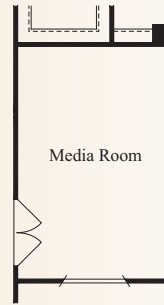

PRESIDIO

The Hills

The Volterra • 3,048 square feet

First Floor

Second Floor

Optional 42x42 Shower at Master Bath

Optional Bedroom 5 and Bath 4 Above Garage

Optional Study at Living

Optional Master Retreat at Bedroom 2

Optional Bedroom 5 Above Garage

Optional Media Above Garage

This is an artist's rendering. Actual room dimensions may vary. See a sales counselor for more information. Rev. 1/13/10

PRESIDIO

The Hills

The Volterra • 3,048 square feet

ELEVATION C (MODELED)

ELEVATION A

ELEVATION B