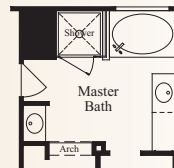

PRESIDIO

The Hills

The Volterra • 3,048 square feet

First Floor

Second Floor

Optional 42x42 Shower at Master Bath

Optional Bedroom 5 and Bath 4 Above Garage

Optional Study at Living

Optional Master Retreat at Bedroom 2

Optional Bedroom 5 Above Garage

Optional Media Above Garage

This is an artist's rendering. Actual room dimensions may vary. See a sales counselor for more information. Rev. 1/13/10

PRESIDIO

The Hills

The Volterra • 3,048 square feet

ELEVATION C (MODELED)

ELEVATION A

ELEVATION B