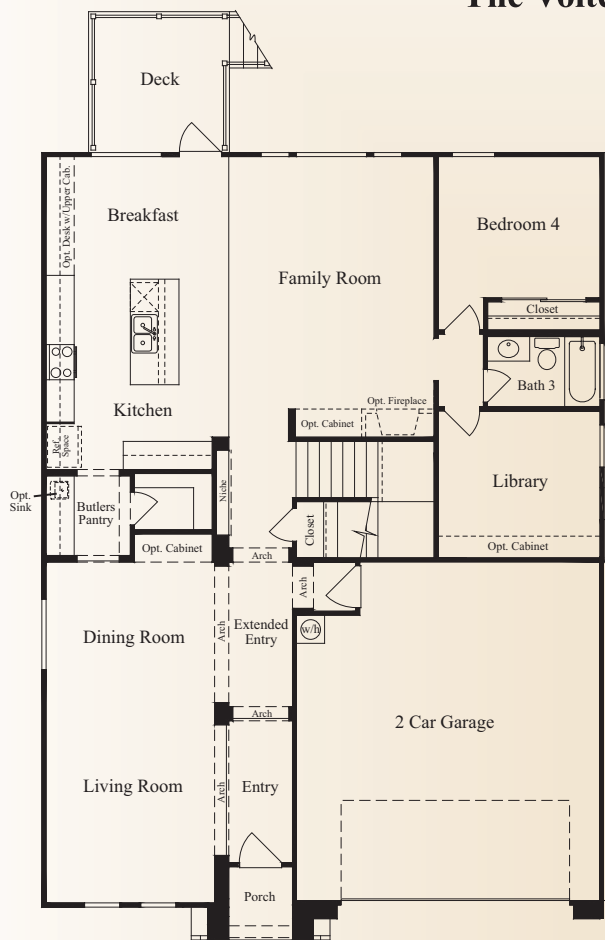

PRESIDIO

The Hills

The Volterra • 3,048 square feet

First Floor

Second Floor

Optional 42x42 Shower at Master Bath

Optional Bedroom 5 and Bath 4 Above Garage

Optional Study at Living

Optional Master Retreat at Bedroom 2

Optional Bedroom 5 Above Garage

Optional Media Above Garage

This is an artist's rendering. Actual room dimensions may vary. See a sales counselor for more information. Rev. 1/13/10

PRESIDIO

The Hills

The Volterra • 3,048 square feet

ELEVATION C (MODELED)

ELEVATION A

ELEVATION B