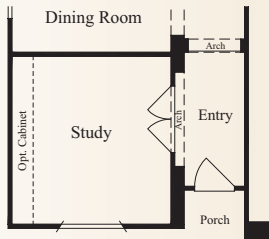

PRESIDIO

The Hills

The Volterra • 3,048 square feet

First Floor

Second Floor

Optional 42x42 Shower at Master Bath

Optional Bedroom 5 and Bath 4 Above Garage

Optional Study at Living

Optional Master Retreat at Bedroom 2

Optional Bedroom 5 Above Garage

Optional Media Above Garage

This is an artist's rendering. Actual room dimensions may vary. See a sales counselor for more information. Rev. 1/13/10

PRESIDIO

The Hills

The Volterra • 3,048 square feet

ELEVATION C (MODELED)

ELEVATION A

ELEVATION B