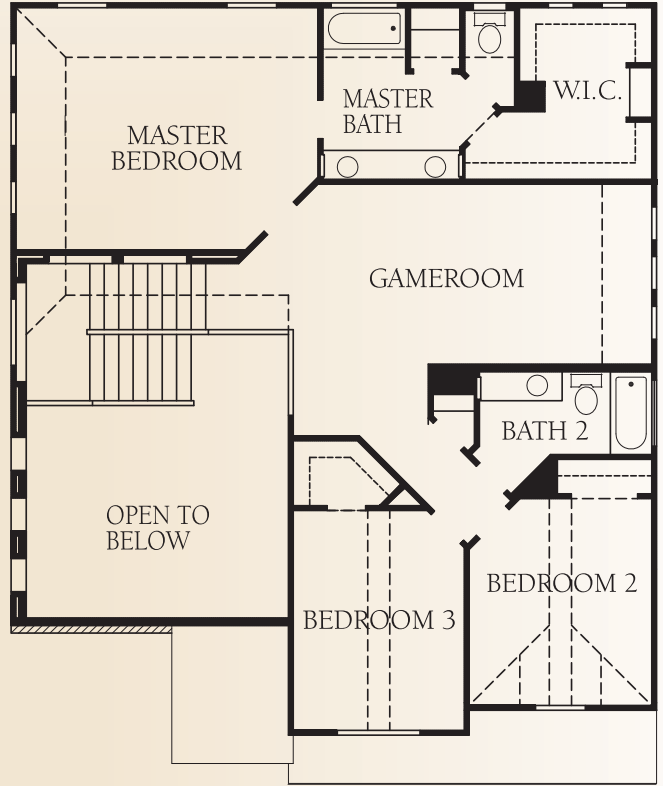

# the Reserve AT WESTCREEK

The Reagan • 2,490 square feet

FAMILY  
OPTIONAL  
CORNER FIREPLACE  
AT FAMILY ROOM

COVERED PATIO OPTION

MASTER BATH  
OPTIONAL  
SHOWER AND  
WHIRLPOOL TUB

MASTER BATH  
OPT. 36X36 SHOWER  
AT MASTER BATH

**McMillin Homes**  
mcmillinhomes.com

*This is an artist's rendering. Actual room dimensions may vary.  
See a sales counselor for more information. Rev. 1/13/10*

*the Reserve*  
AT WESTCREEK

The Reagan • 2,490 square feet