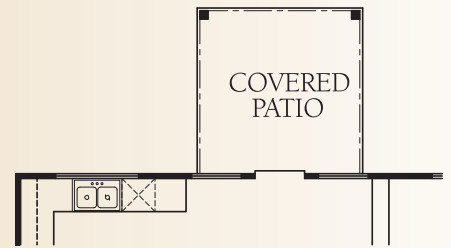

# the Reserve AT WESTCREEK

The Reagan • 2,490 square feet

FAMILY  
OPTIONAL  
CORNER FIREPLACE  
AT FAMILY ROOM

COVERED PATIO OPTION

MASTER BATH  
OPTIONAL  
SHOWER AND  
WHIRLPOOL TUB

MASTER BATH  
OPT. 36X36 SHOWER  
AT MASTER BATH

**McMillin Homes**  
mcmillinhomes.com

*This is an artist's rendering. Actual room dimensions may vary.  
See a sales counselor for more information. Rev. 1/13/10*

*the Reserve*  
AT WESTCREEK

The Reagan • 2,490 square feet