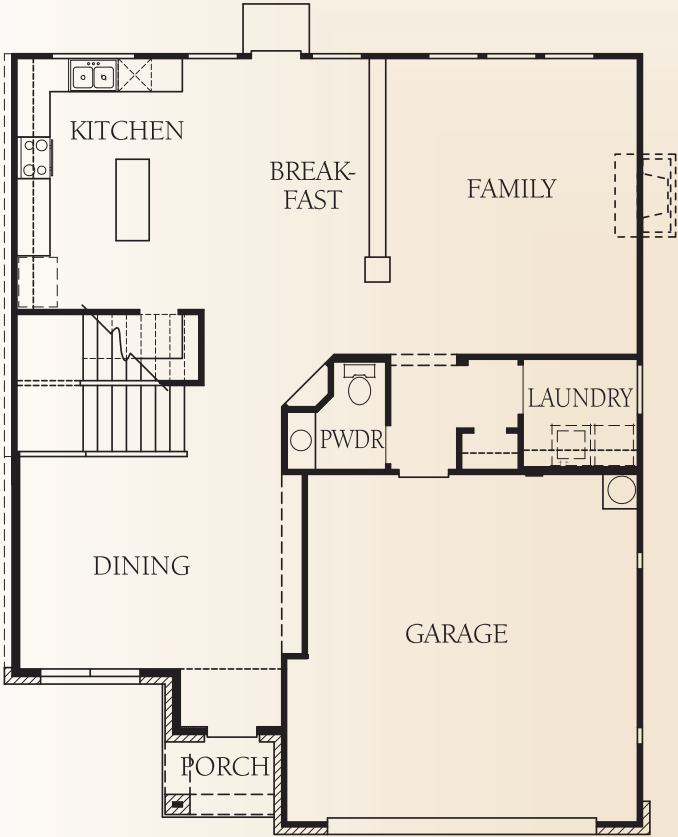

# the Reserve AT WESTCREEK

The Reagan • 2,490 square feet

FAMILY  
OPTIONAL  
CORNER FIREPLACE  
AT FAMILY ROOM

COVERED PATIO OPTION

MASTER BATH  
OPTIONAL  
SHOWER AND  
WHIRLPOOL TUB

MASTER BATH  
OPT. 36X36 SHOWER  
AT MASTER BATH

**McMillin Homes**  
mcmillinhomes.com

*This is an artist's rendering. Actual room dimensions may vary.  
See a sales counselor for more information. Rev. 1/13/10*

*the Reserve*  
AT WESTCREEK

The Reagan • 2,490 square feet