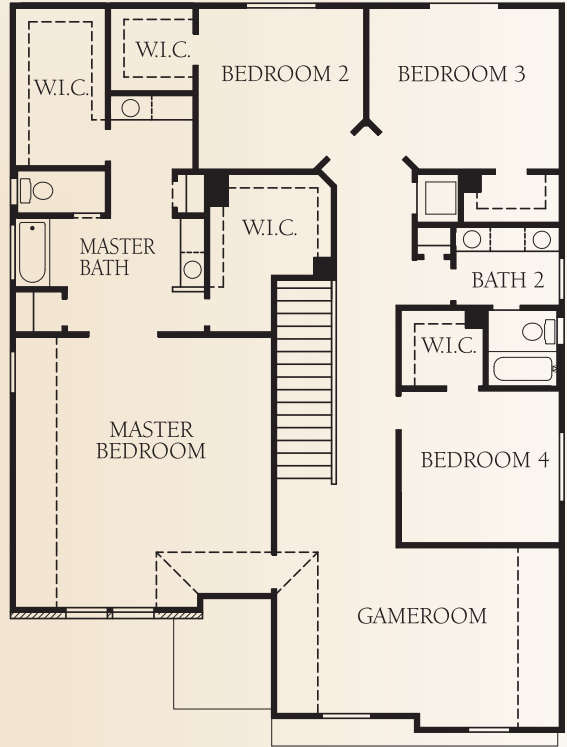

the Reserve AT WESTCREEK

The Roosevelt • 3,449 square feet

COVERED PATIO OPTION

OPT. 36"x36"
SHOWER AT
MASTER BATH

OPT. 42"
OVAL TUB AT
MASTER BATH

OPTIONAL
36" CORNER FIREPLACE

This is an artist's rendering. Actual room dimensions may vary.
See a sales counselor for more information. Rev. 1/13/10

the Reserve
AT WESTCREEK

The Roosevelt • 3,449 square feet

ELEVATION J

ELEVATION K

McMillin Homes
mcmillinhomes.com