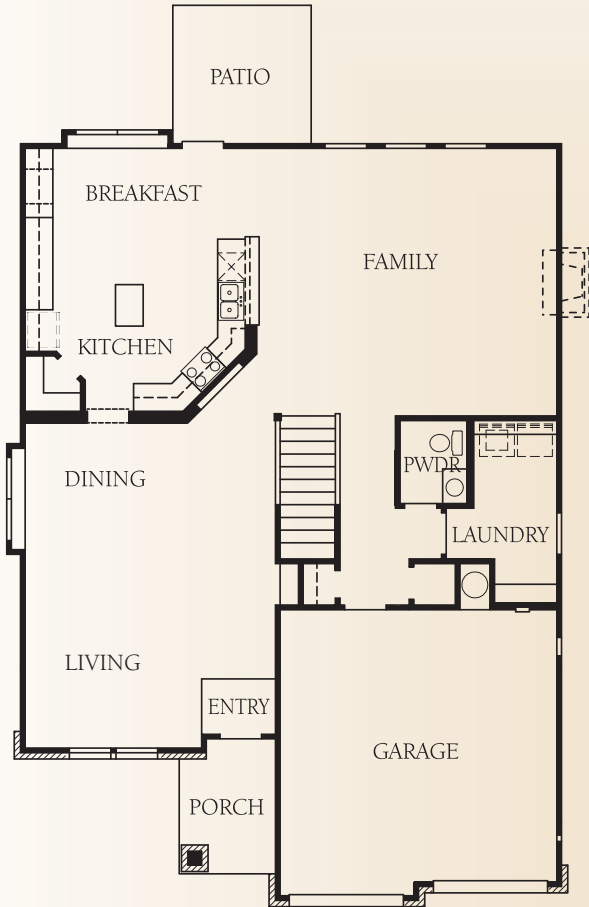

the Reserve AT WESTCREEK

The Roosevelt • 3,449 square feet

COVERED PATIO OPTION

OPT. 36"x36"
SHOWER AT
MASTER BATH

OPT. 42"
OVAL TUB AT
MASTER BATH

OPTIONAL
36" CORNER FIREPLACE

This is an artist's rendering. Actual room dimensions may vary.
See a sales counselor for more information. Rev. 1/13/10

the Reserve
AT WESTCREEK

The Roosevelt • 3,449 square feet

ELEVATION J

ELEVATION K

McMillin Homes
mcmillinhomes.com