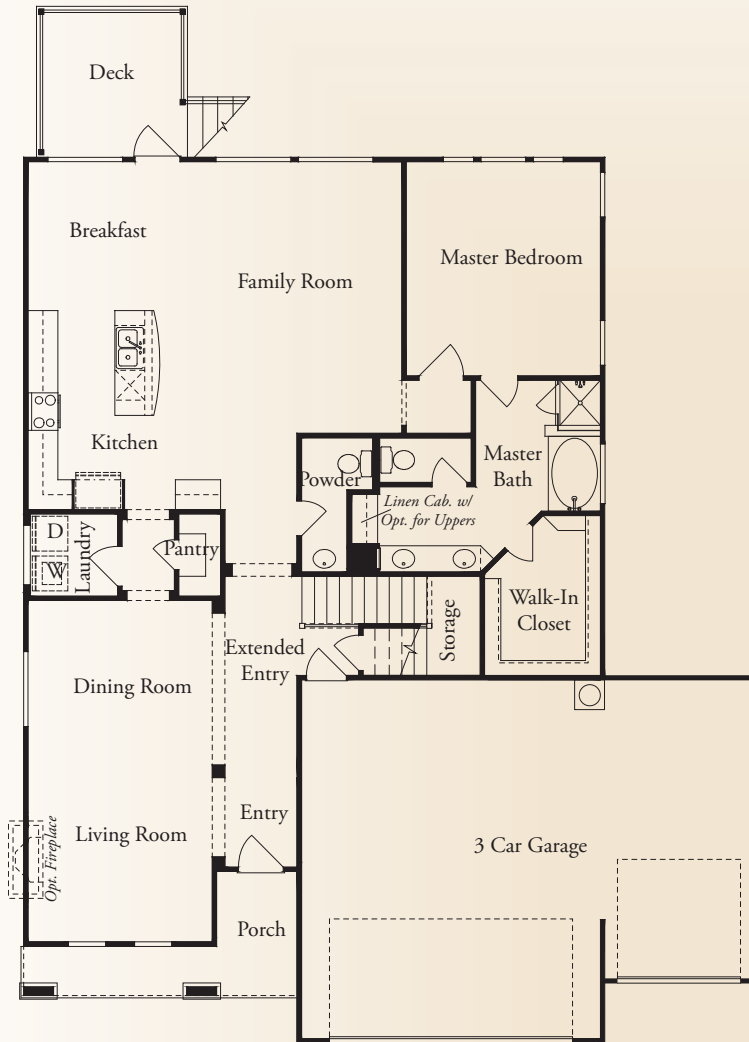

PRESIDIO

The Overlook

The Siena • 2,984 square feet

Optional Media Room

Optional 42x42 Shower

Optional Study

Optional Mudset 42x48 Shower with Drop-In Jacuzzi Tub

Star Awards Winner
Presented by the Texas Association of Builders

McMillin Homes
mcmillinhomes.com

This is an artist's rendering. Actual room dimensions may vary.
See a sales counselor for more information. Rev. 1/13/10

PRESIDIO

The Overlook

The Siena • 2,984 square feet

ELEVATION C

ELEVATION A

ELEVATION B

McMillin Homes
mcmillinhomes.com

This is an artist's rendering. Actual room dimensions may vary. See a sales counselor for more information. Rev. 1/13/10