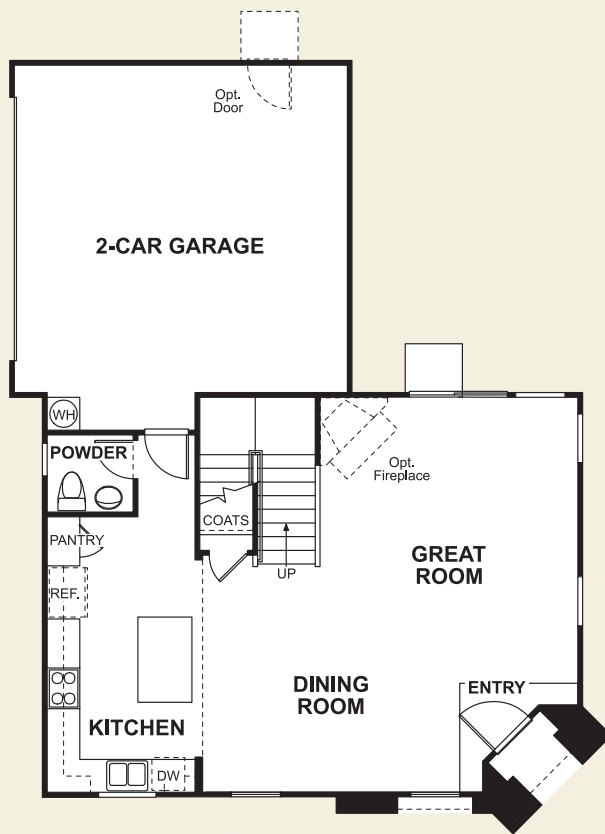

PLAN 2

Saltillo

3 Bedrooms ■ 2.5 Baths
1,671 Square Feet

Terracotta

FIRST FLOOR

SECOND FLOOR