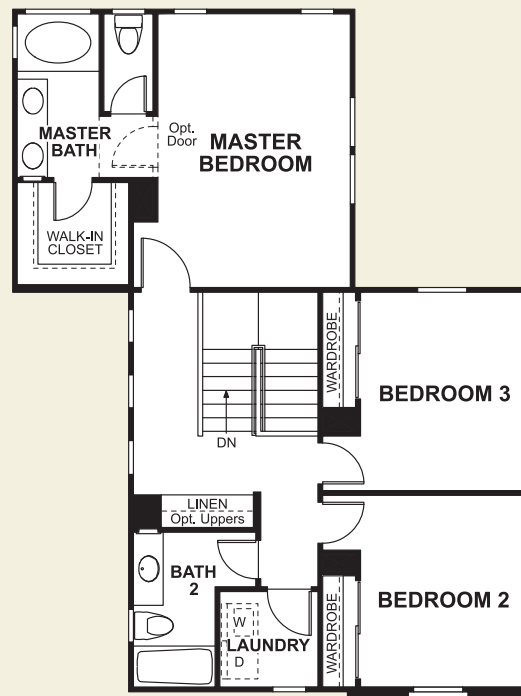

PLAN 2

Saltillo

3 Bedrooms ■ 2.5 Baths
1,671 Square Feet

Terracotta

FIRST FLOOR

SECOND FLOOR