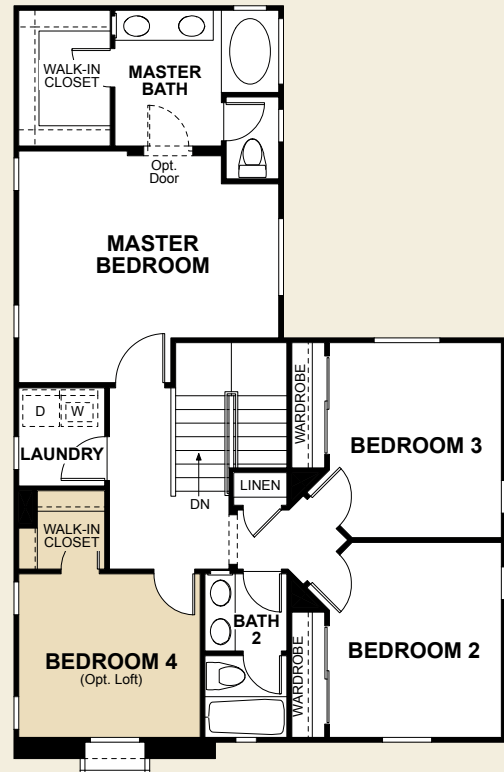

## Rustica

4 to 5 Bedrooms ■ Den ■ 2.5 to 3 Baths  
1,908 Square Feet

# Terracotta

FIRST FLOOR

SECOND FLOOR

Optional Bedroom 5  
and Bath 3 at Den and  
Powder Room

Optional Loft  
at Bedroom 4

Room Options: Loft at Bedroom 4; Bedroom 5 at Den and Bath 3 at Powder  
Floorplan shown is a BR elevation.