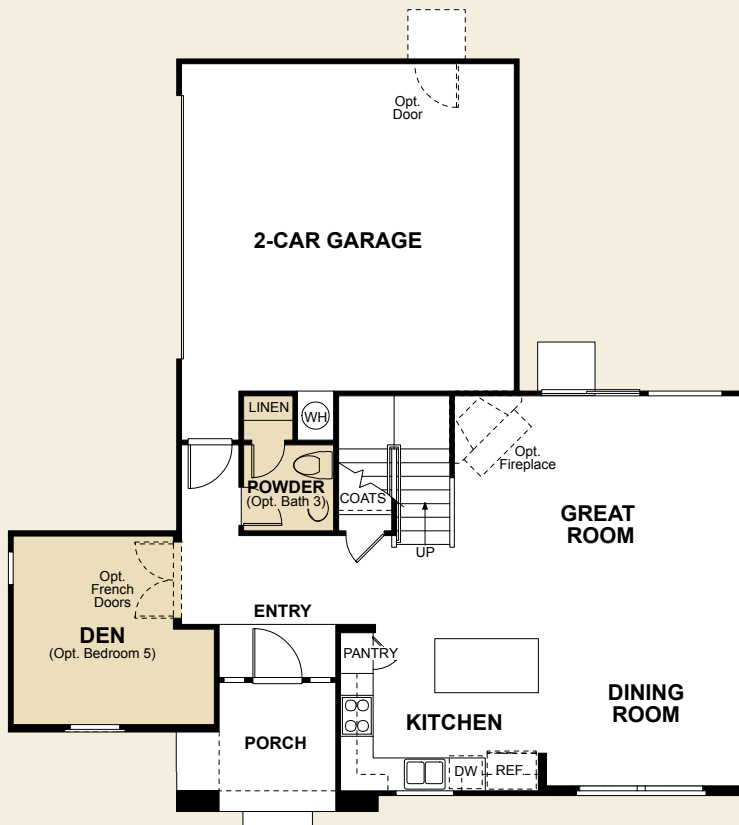

# PLAN 4

## Rustica

4 to 5 Bedrooms ■ Den ■ 2.5 to 3 Baths  
1,908 Square Feet

# Terracotta

FIRST FLOOR

SECOND FLOOR

Optional Bedroom 5  
and Bath 3 at Den and  
Powder Room

Optional Loft  
at Bedroom 4

Room Options: Loft at Bedroom 4; Bedroom 5 at Den and Bath 3 at Powder  
Floorplan shown is a BR elevation.