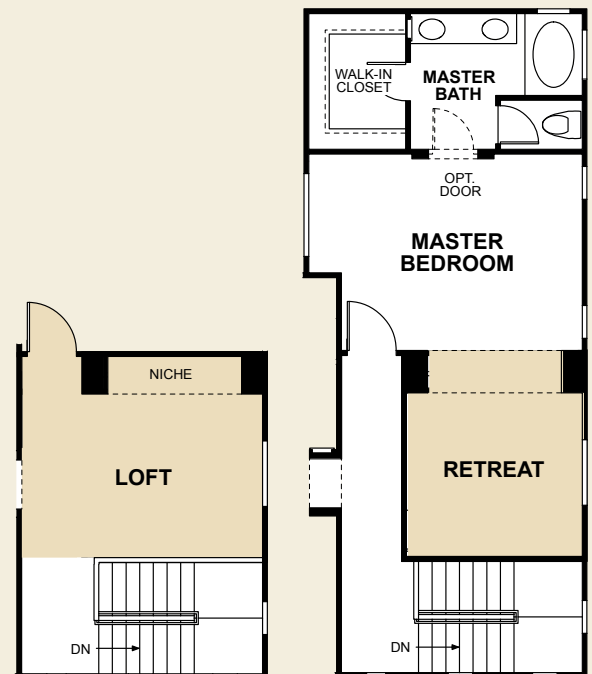

PLAN 5

Talavera

4 to 5 Bedrooms ■ Den ■ 2.5 to 3 Baths
2,010 Square Feet

Terracotta

FIRST FLOOR

Optional Bedroom 5 and Bath 3 at Den and Powder Room

SECOND FLOOR

Room Options: Loft at Bedroom 4; Retreat at Bedroom 4; Bedroom 5 at Den and Bath 3 at Powder

Floorplan shown is a C elevation.