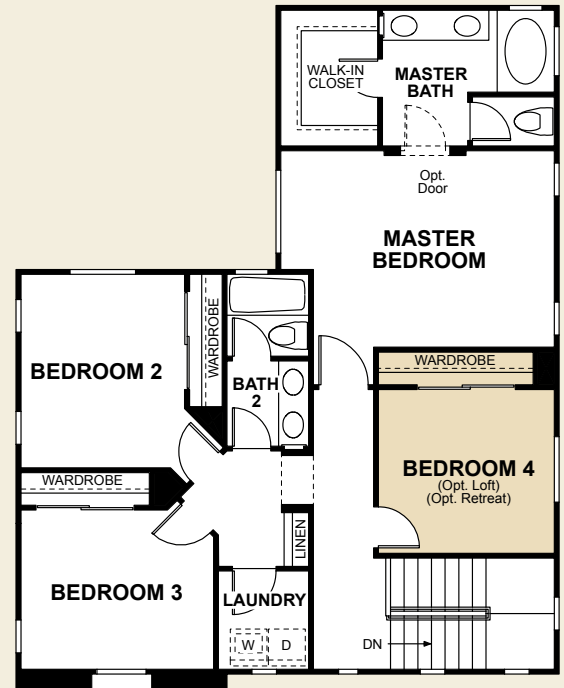

PLAN 5

Talavera

4 to 5 Bedrooms ■ Den ■ 2.5 to 3 Baths
2,010 Square Feet

Terracotta

FIRST FLOOR

Optional Bedroom 5 and Bath 3 at Den and Powder Room

SECOND FLOOR

Room Options: Loft at Bedroom 4; Retreat at Bedroom 4; Bedroom 5 at Den and Bath 3 at Powder

Floorplan shown is a C elevation.