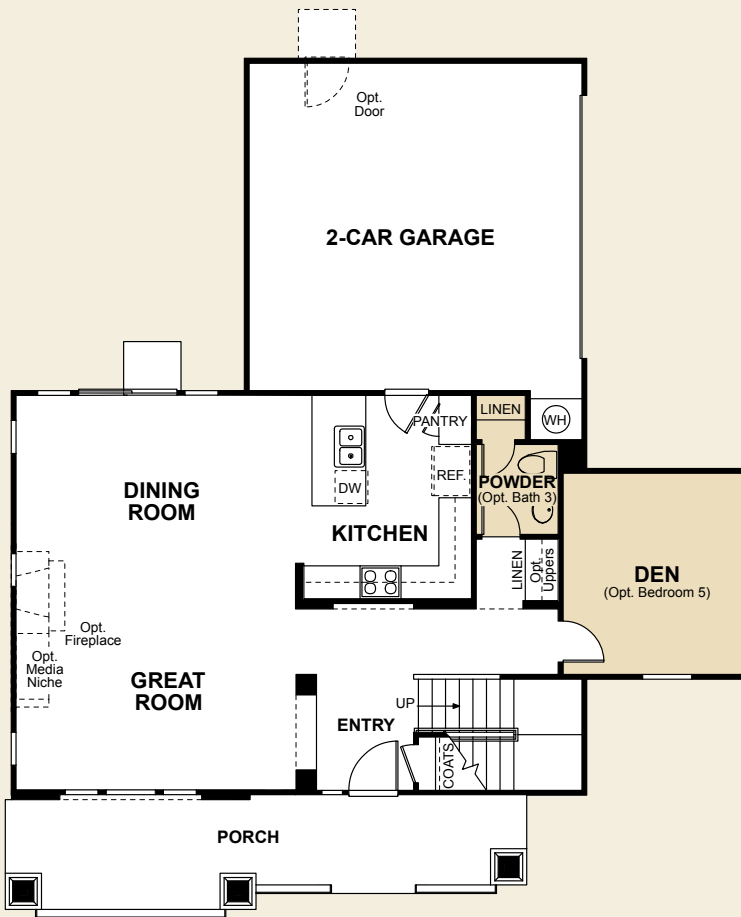

PLAN 5

Talavera

4 to 5 Bedrooms ■ Den ■ 2.5 to 3 Baths
2,010 Square Feet

Terracotta

FIRST FLOOR

Optional Bedroom 5 and Bath 3 at Den and Powder Room

SECOND FLOOR

Room Options: Loft at Bedroom 4; Retreat at Bedroom 4; Bedroom 5 at Den and Bath 3 at Powder

Floorplan shown is a C elevation.