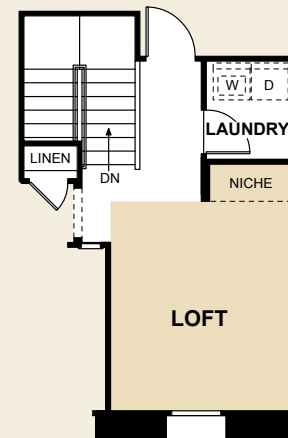

PLAN 3

Palagio

4 Bedrooms ■ 2.5 Baths
1,775 Square Feet
(Not Modeled)

Terracotta

FIRST FLOOR

Optional Loft
at Bedroom 4

SECOND FLOOR