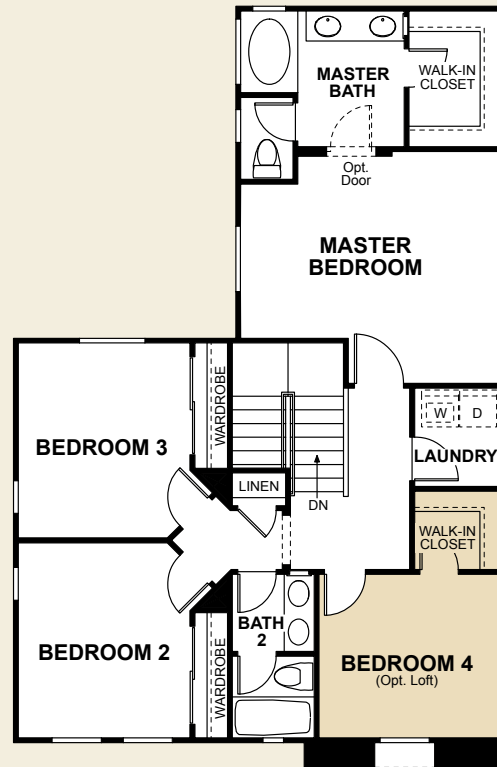

PLAN 3

Palagio

4 Bedrooms ■ 2.5 Baths
1,775 Square Feet
(Not Modeled)

Terracotta

FIRST FLOOR

Optional Loft
at Bedroom 4

SECOND FLOOR