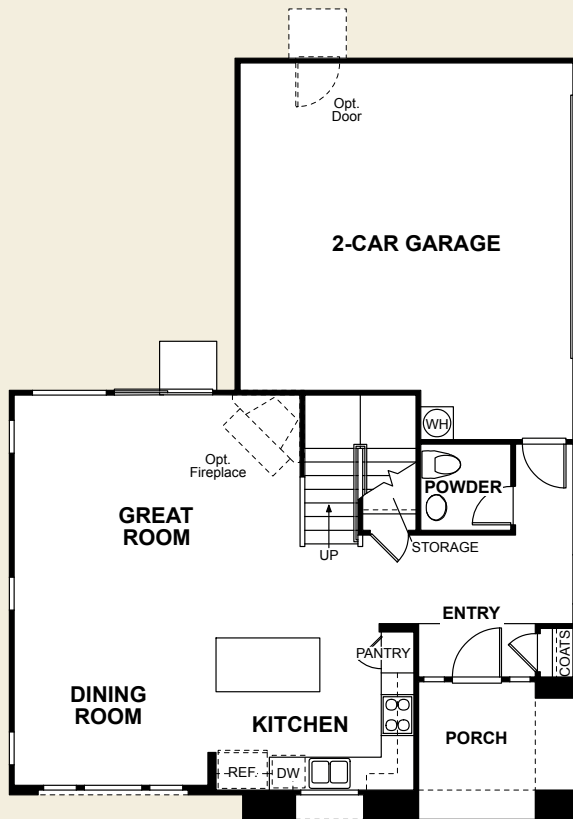

PLAN 3

Palagio

4 Bedrooms ■ 2.5 Baths
1,775 Square Feet
(Not Modeled)

Terracotta

FIRST FLOOR

Optional Loft
at Bedroom 4

SECOND FLOOR