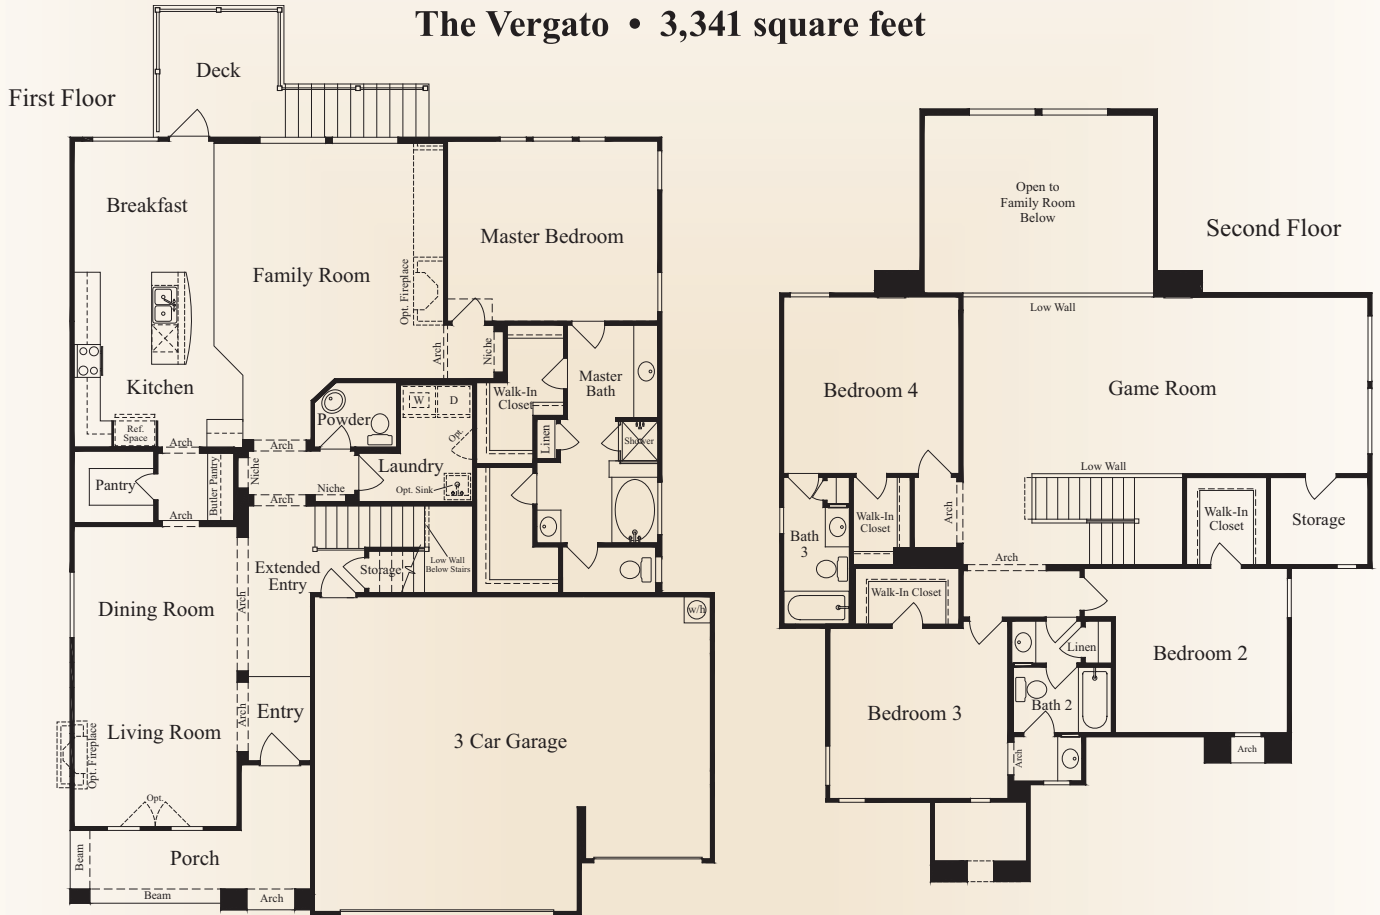

PRESIDIO

The Overlook

The Vergato • 3,341 square feet

Optional Study at Living

Optional Media Above Family Room

Optional 42x42 Shower at Master Bath

Optional 42x48 Mudset Shower with Jacuzzi Tub at Master Bath

Optional Bedroom 5 and Bath 4 Above Garage

This is an artist's rendering. Actual room dimensions may vary. See a sales counselor for more information. Rev. 1/13/10

PRESIDIO

The Overlook

The Vergato • 3,341 square feet