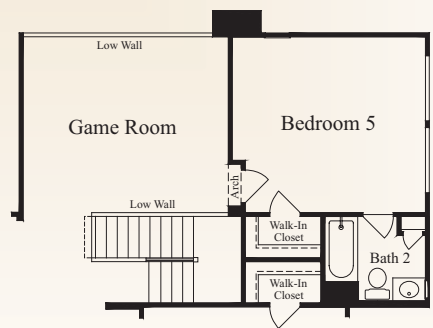

PRESIDIO

The Overlook

The Vergato • 3,341 square feet

Optional Study at Living

Optional Media Above Family Room

Optional 42x42 Shower at Master Bath

Optional 42x48 Mudset Shower with Jacuzzi Tub at Master Bath

Optional Bedroom 5 and Bath 4 Above Garage

This is an artist's rendering. Actual room dimensions may vary. See a sales counselor for more information. Rev. 1/13/10

PRESIDIO

The Overlook

The Vergato • 3,341 square feet