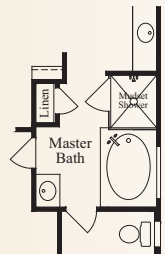

PRESIDIO

The Overlook

The Vergato • 3,341 square feet

Optional Study at Living

Optional Media Above Family Room

Optional 42x42 Shower at Master Bath

Optional 42x48 Mudset Shower with Jacuzzi Tub at Master Bath

Optional Bedroom 5 and Bath 4 Above Garage

This is an artist's rendering. Actual room dimensions may vary. See a sales counselor for more information. Rev. 1/13/10

PRESIDIO

The Overlook

The Vergato • 3,341 square feet