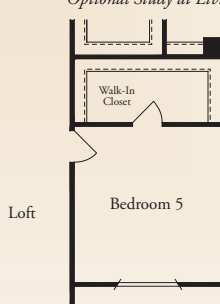

## The Overlook

The Volterra • 3,048 square feet

Optional Study at Living

Optional 42x42 Shower at Master Bath

Optional Bedroom 5 Above Garage

Optional Master Retreat at Bedroom 2

Optional Bedroom 5 and Bath 4 Above Garage

Optional Media Above Garage

This is an artist's rendering. Actual room dimensions may vary. See a sales counselor for more information. Rev. 1/13/10