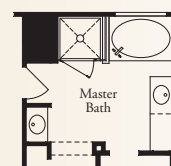

## The Overlook

The Volterra • 3,048 square feet

Optional Study at Living

Optional 42x42 Shower at Master Bath

Optional Bedroom 5 Above Garage

Optional Master Retreat at Bedroom 2

Optional Bedroom 5 and Bath 4 Above Garage