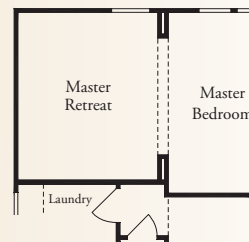

## The Overlook

The Volterra • 3,048 square feet

Optional Study at Living

Optional 42x42 Shower at Master Bath

Optional Bedroom 5 Above Garage

Optional Master Retreat at Bedroom 2

Optional Bedroom 5 and Bath 4 Above Garage

Optional Media Above Garage

This is an artist's rendering. Actual room dimensions may vary. See a sales counselor for more information. Rev. 1/13/10