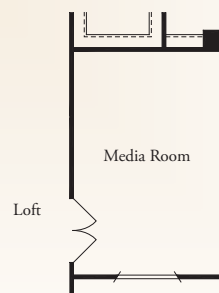

## The Overlook

The Volterra • 3,048 square feet

Optional Study at Living

Optional 42x42 Shower at Master Bath

Optional Bedroom 5 Above Garage

Optional Master Retreat at Bedroom 2

Optional Bedroom 5 and Bath 4 Above Garage

Optional Media Above Garage

This is an artist's rendering. Actual room dimensions may vary. See a sales counselor for more information. Rev. 1/13/10