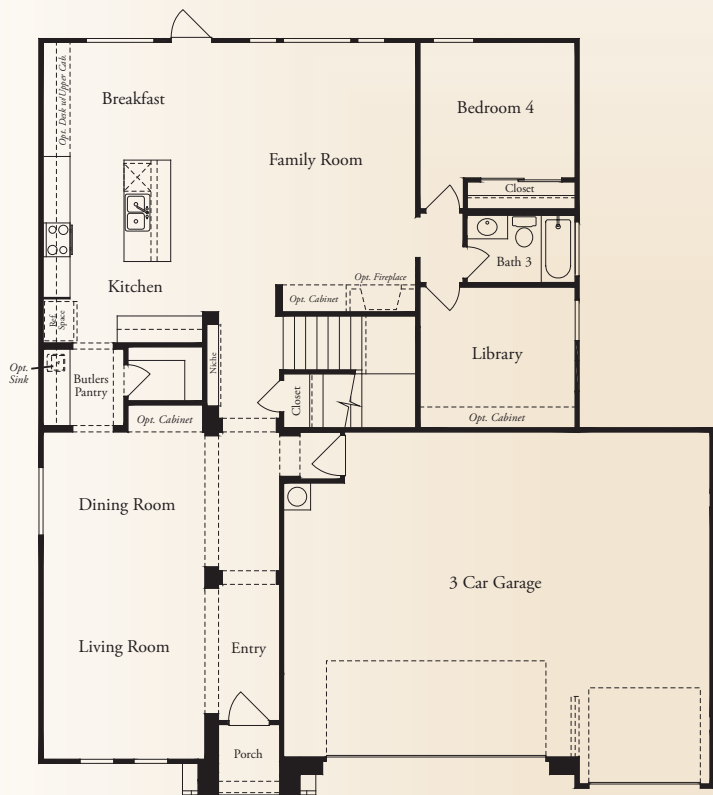

## The Overlook

The Volterra • 3,048 square feet

Optional Study at Living

Optional 42x42 Shower at Master Bath

Optional Bedroom 5 Above Garage

Optional Master Retreat at Bedroom 2

Optional Bedroom 5 and Bath 4 Above Garage

Optional Media Above Garage

This is an artist's rendering. Actual room dimensions may vary. See a sales counselor for more information. Rev. 1/13/10

## The Overlook

The Volterra • 3,048 square feet

ELEVATION C

ELEVATION A

ELEVATION B

McMillin Homes  
mcmillinhomes.com

*This is an artist's rendering. Actual room dimensions may vary. See a sales counselor for more information. Rev. 1/13/10*