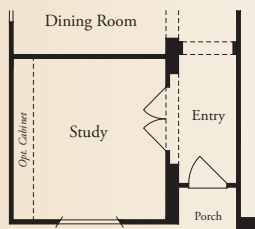

## The Overlook

The Volterra • 3,048 square feet

Optional Study at Living

Optional 42x42 Shower at Master Bath

Optional Bedroom 5 Above Garage

Optional Master Retreat at Bedroom 2

Optional Bedroom 5 and Bath 4 Above Garage