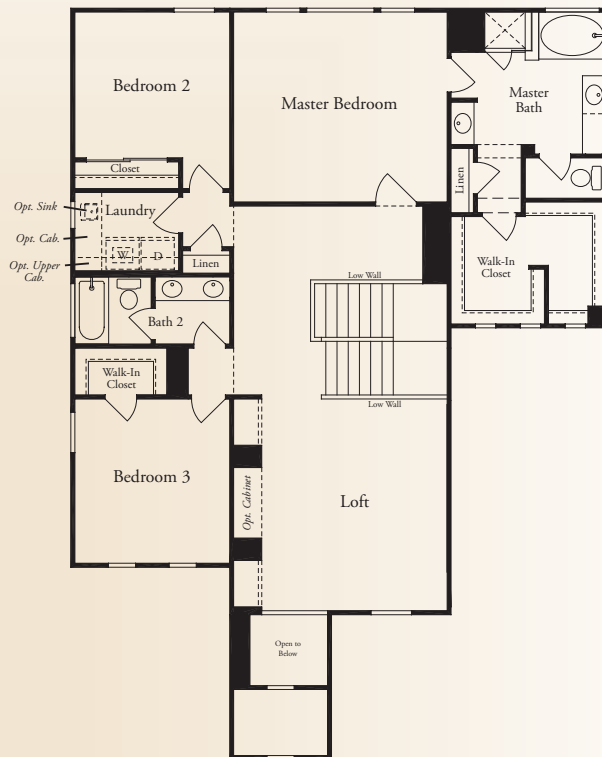

## The Overlook

The Volterra • 3,048 square feet

Optional Study at Living

Optional 42x42 Shower at Master Bath

Optional Bedroom 5 Above Garage

Optional Master Retreat at Bedroom 2

Optional Bedroom 5 and Bath 4 Above Garage

Optional Media Above Garage

This is an artist's rendering. Actual room dimensions may vary. See a sales counselor for more information. Rev. 1/13/10

## The Overlook

The Volterra • 3,048 square feet

ELEVATION C

ELEVATION A

ELEVATION B

McMillin Homes  
mcmillinhomes.com

*This is an artist's rendering. Actual room dimensions may vary. See a sales counselor for more information. Rev. 1/13/10*