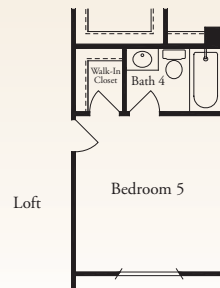

## The Overlook

The Volterra • 3,048 square feet

Optional Study at Living

Optional 42x42 Shower at Master Bath

Optional Bedroom 5 Above Garage

Optional Master Retreat at Bedroom 2

Optional Bedroom 5 and Bath 4 Above Garage

Optional Media Above Garage

This is an artist's rendering. Actual room dimensions may vary. See a sales counselor for more information. Rev. 1/13/10