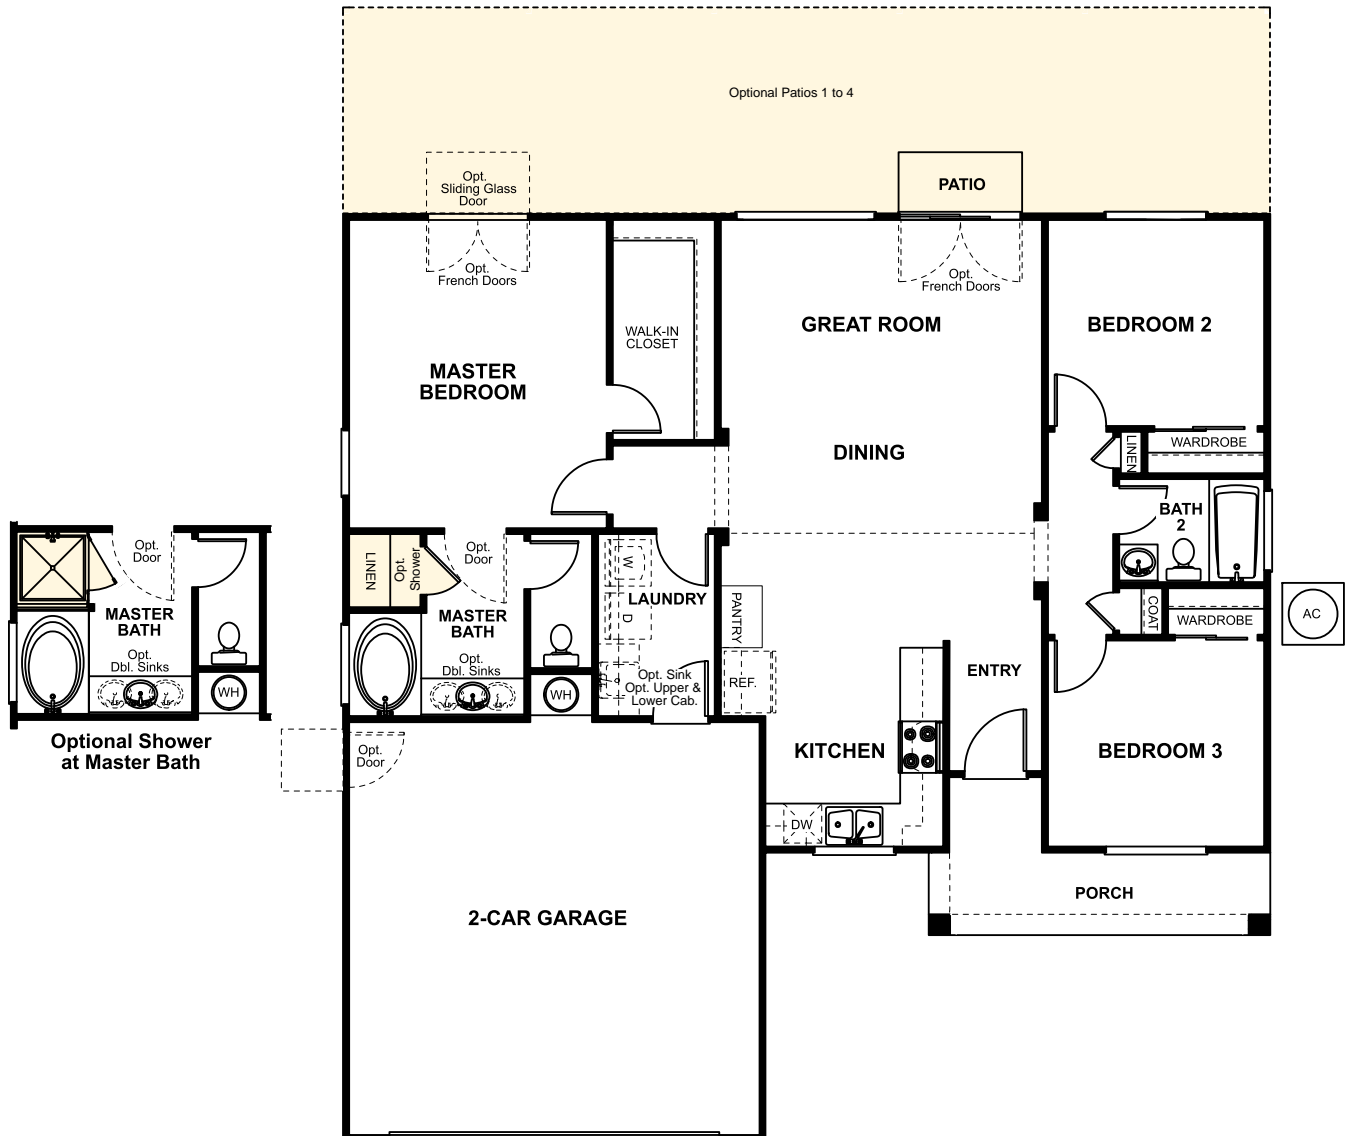

## Plan 1 Galino

One-Story

3 Bedrooms

2 Baths

2-Car Garage

1,243 Square Feet

*1a* REVERSE

*1b* REVERSE

*1c* REVERSE  
*model*

Illustrations are artist's conception.

# Plan 1 Galino

One-Story

3 Bedrooms

2 Baths

2-Car Garage

1,243 Square Feet

Optional Patios 1 to 4 at Great Room

Floorplan shown is a C reversed elevation.