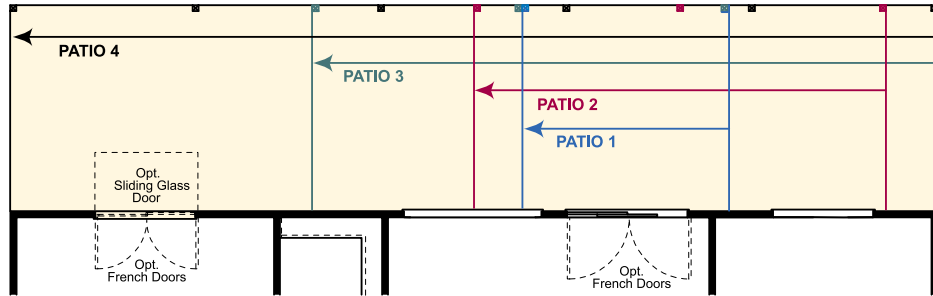

# Plan 1 Galino

One-Story

3 Bedrooms

2 Baths

2-Car Garage

1,243 Square Feet

Optional Patios 1 to 4 at Great Room

Floorplan shown is a C reversed elevation.