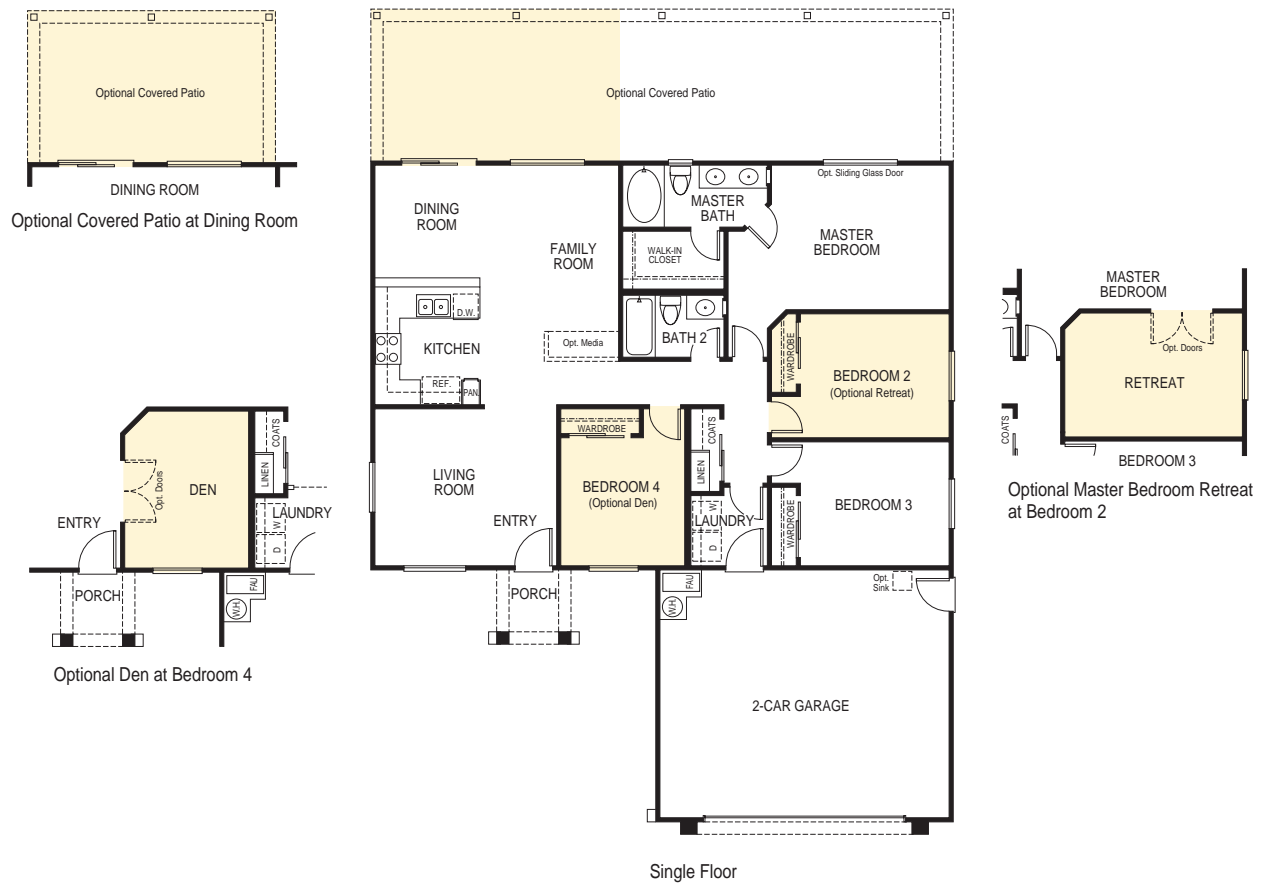

VENTANAS

PLAN ONE

Stargazer

4 Bedrooms • 2 Baths • 1,551 Square Feet

Options: Den at Bedroom 4, Retreat at Bedroom 2, Covered Patio
Floorplan shown is an A elevation

The builder reserves the right in its sole discretion to make changes or modifications to maps, plans, specifications, materials, textures, features and colors without notice. All maps, plans and illustrations are artist's conception. Square footages quoted are approximate.