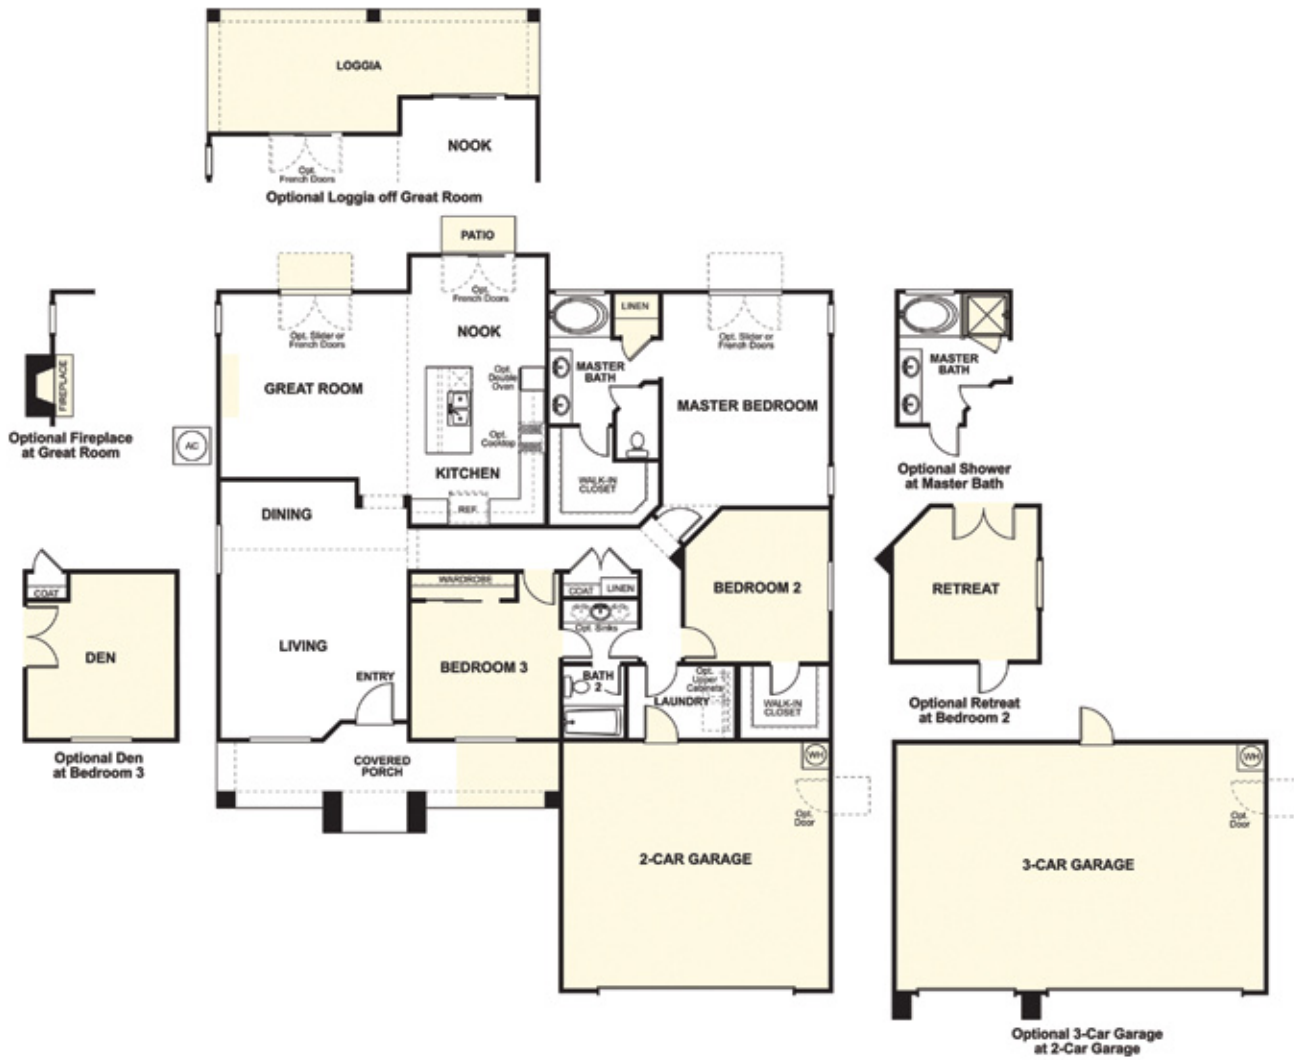

Plan 2 Jasmine

One-Story ■ 2 - 3 Bedrooms ■ 2 Baths
Optional Den ■ 2- to 3-Car Garage ■ 1,859 Square Feet

2A
reverse

2B
reverse

2C
reverse
(model 1)

Illustrations are artist's conception.

Plan 2 Jasmine

One-Story ■ 2 - 3 Bedrooms ■ 2 Baths
 Optional Den ■ 2- to 3-Car Garage ■ 1,859 Square Feet

Floorplan shown is an "A" elevation.