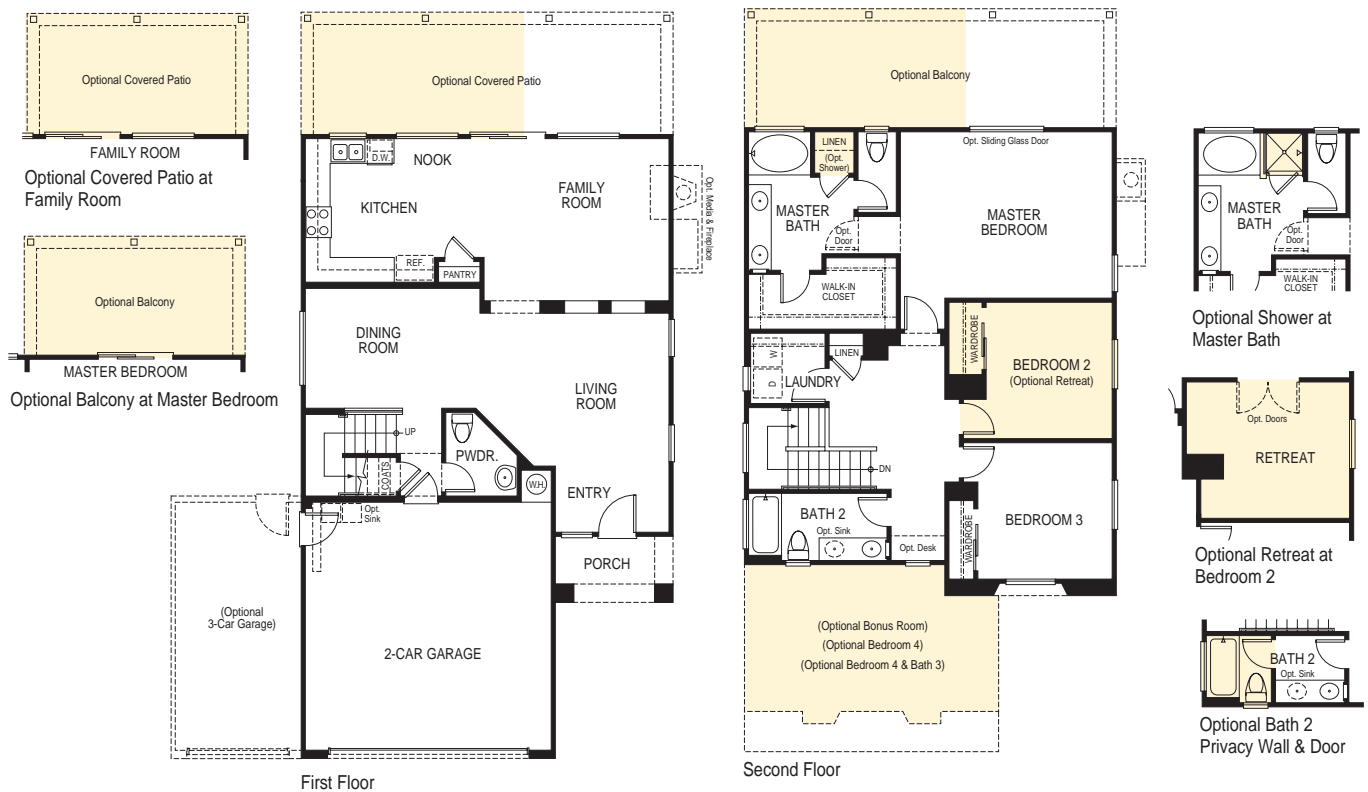

VENTANAS

PLAN TWO

Amaryllis

3 - 4 Bedrooms • 2½ - 3½ Baths • 1,935 Square Feet

Options: Retreat at Bedroom 2, Bedroom 4 (available with Bath 3), Bonus Room, 3-Car Garage, Covered Patio, Optional Balcony
 Floorplan shown is a BR elevation

The builder reserves the right in its sole discretion to make changes or modifications to maps, plans, specifications, materials, textures, features and colors without notice. All maps, plans and illustrations are artist's conception. Square footages quoted are approximate.