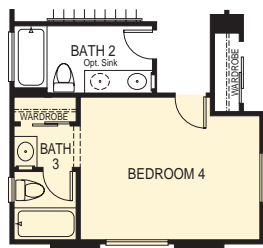

VENTANAS

PLAN TWO

Amaryllis

3 - 4 Bedrooms • 2½ - 3½ Baths • 1,935 Square Feet

Options: Retreat at Bedroom 2, Bedroom 4 (available with Bath 3), Bonus Room, 3-Car Garage, Covered Patio, Optional Balcony
 Floorplan shown is a BR elevation