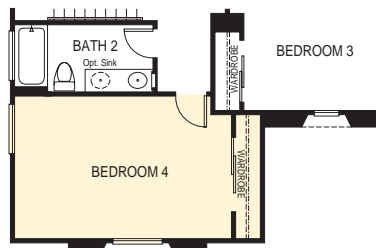

VENTANAS

PLAN TWO

Amaryllis

3 - 4 Bedrooms • 2½ - 3½ Baths • 1,935 Square Feet

Options: Retreat at Bedroom 2, Bedroom 4 (available with Bath 3), Bonus Room, 3-Car Garage, Covered Patio, Optional Balcony
 Floorplan shown is a BR elevation