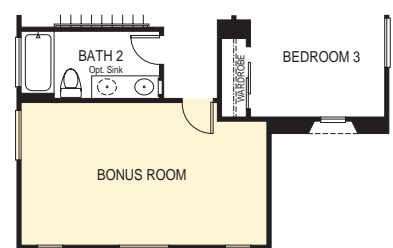

VENTANAS

PLAN TWO

Amaryllis

3 - 4 Bedrooms • 2½ - 3½ Baths • 1,935 Square Feet

Options: Retreat at Bedroom 2, Bedroom 4 (available with Bath 3), Bonus Room, 3-Car Garage, Covered Patio, Optional Balcony
 Floorplan shown is a BR elevation