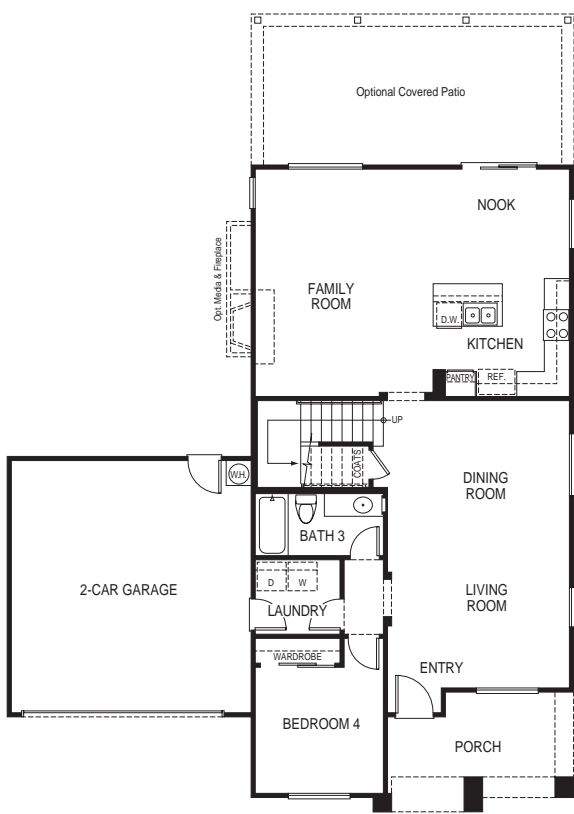

VENTANAS

PLAN FOUR

Iris

4 Bedrooms • 3 Baths • 2,266 Square Feet

First Floor

Second Floor

Optional Shower at Master Bath

Options: Covered Patio and Balcony
Floorplan shown is a CR elevation

The builder reserves the right in its sole discretion to make changes or modifications to maps, plans, specifications, materials, textures, features and colors without notice. All maps, plans and illustrations are artist's conception. Square footages quoted are approximate.