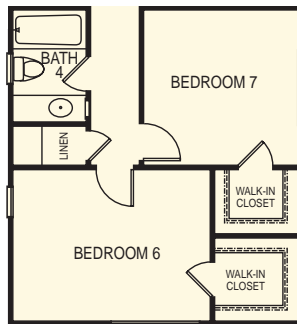

Arlington Park

Plan 5
Kelso

Two-Story

4 Bedrooms

2.5 Baths

2- to 3-Car Garage

2,073 Square Feet

5a

5b

5c

Illustrations are artist's conception.

Arlington Park

Plan 5 Kelso

Two-Story

4 Bedrooms

2.5 Baths

2- to 3-Car Garage

2,073 Square Feet

Floorplan shown is an A elevation.