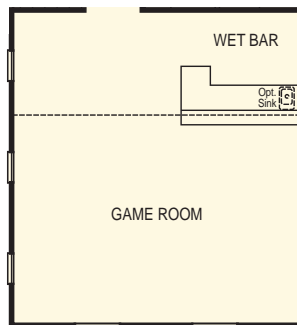

Arlington Park

Plan 5 Kelso

Two-Story

4 Bedrooms

2.5 Baths

2- to 3-Car Garage

2,073 Square Feet

Floorplan shown is an A elevation.