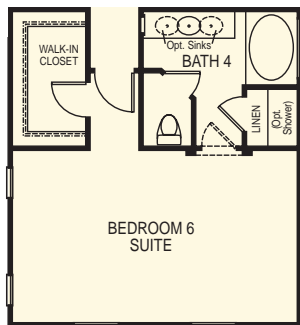

Arlington Park

Plan 5
Kelso

Two-Story

4 Bedrooms

2.5 Baths

2- to 3-Car Garage

2,073 Square Feet

5a

5b

5c

Illustrations are artist's conception.

Arlington Park

Plan 5 Kelso

Two-Story

4 Bedrooms

2.5 Baths

2- to 3-Car Garage

2,073 Square Feet

Floorplan shown is an A elevation.