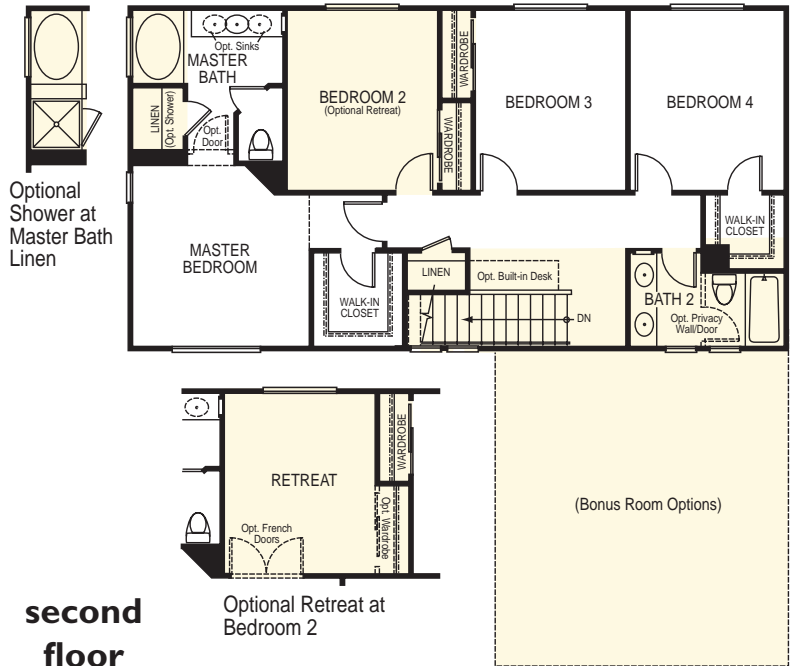

Arlington Park

Plan 5
Kelso

Two-Story

4 Bedrooms

2.5 Baths

2- to 3-Car Garage

2,073 Square Feet

5a

5b

5c

Illustrations are artist's conception.

Arlington Park

Plan 5 Kelso

Two-Story

4 Bedrooms

2.5 Baths

2- to 3-Car Garage

2,073 Square Feet

Floorplan shown is an A elevation.