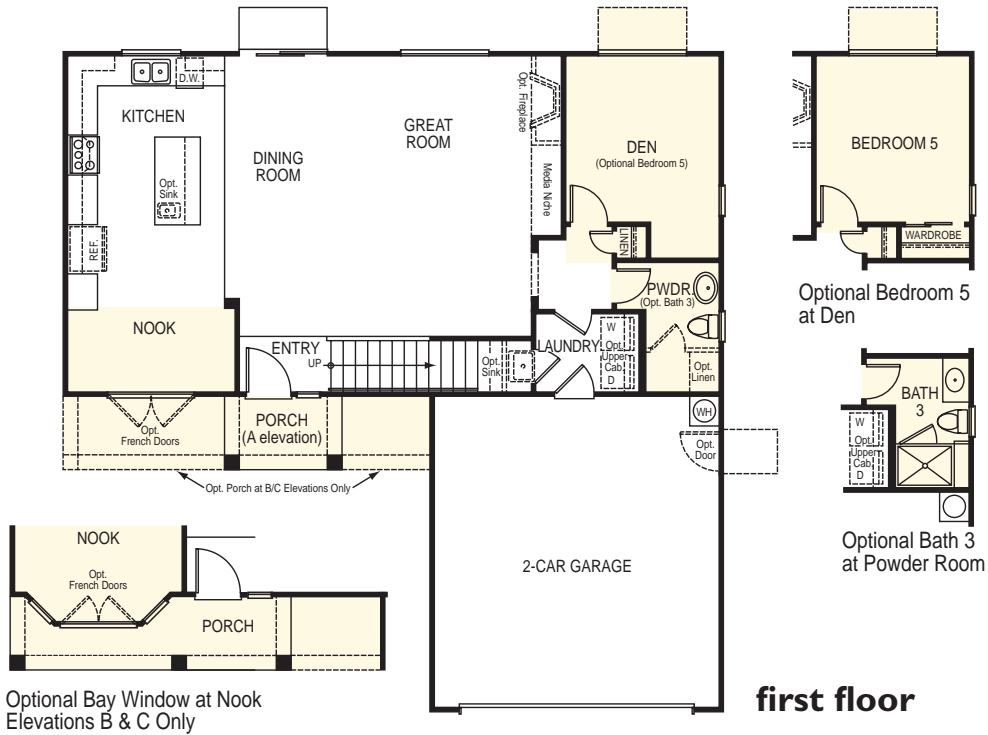

Arlington Park

Plan 5
Kelso

Two-Story

4 Bedrooms

2.5 Baths

2- to 3-Car Garage

2,073 Square Feet

5a

5b

5c

Illustrations are artist's conception.

Arlington Park

Plan 5 Kelso

Two-Story

4 Bedrooms

2.5 Baths

2- to 3-Car Garage

2,073 Square Feet

Floorplan shown is an A elevation.